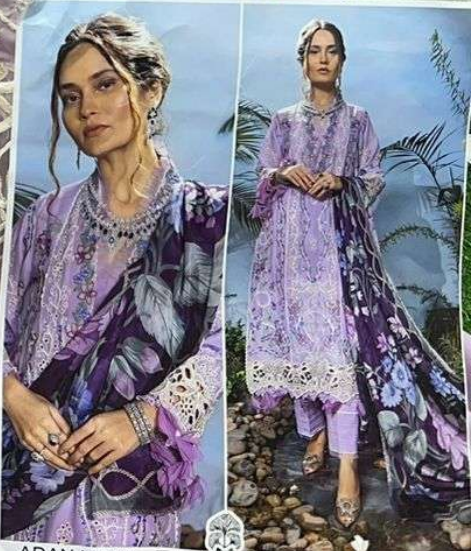

ADAN LIBAS

(LAWN COLLECTION)
VOL-2

TOP Cambric Cotton With Heavy Embroidery Work

BOTTOM-INNER Semi Lawn **DUPATTA** Tubby Silk with Print

10311

10312

10313

ADAN LIBAS
(LAWN COLLECTION
VOL-2
TOP Cambric Cotton
Heavy Embroid

ZAHHA
SUMMER Semi Lawn
D.No
DUPATTA

ADAN LIBA
LAWN COLLECTION
VOL-2
Cambrie Cotton
Heavy Embroidered

D.No. 1

ADAN LIBAS
(LAWN COLLECTION)
VOL-2

ZAHA

D.No.10312

TOP Cambric Cotton With
Heavy Embroidery Work

BOTTOM-INNER Semi Lawn

DUPATTA Tubby Silk with
Print

ADAN LIBAS
(LAWN COLLECTION)
VOL-2

ZAHA D.No 10312

TOP: Cambic Cotton With Heavy Embroidery Work
BOTTOM-INNER: Semi Lawn

ADAN LIBAS
(LAWN COLLECTION)
VOL-2

ZAHA

D.No.10311

TOP Cambric Cotton With
Heavy Embroidery Work