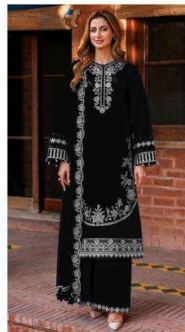

JADE
CONCEPT STORES

BIN SAEED

Black & White
Heavy Cotton Collection.

🌿 - 101

🌿 - 102

🌿 - 103

🌿 - 104

🌿 - 105