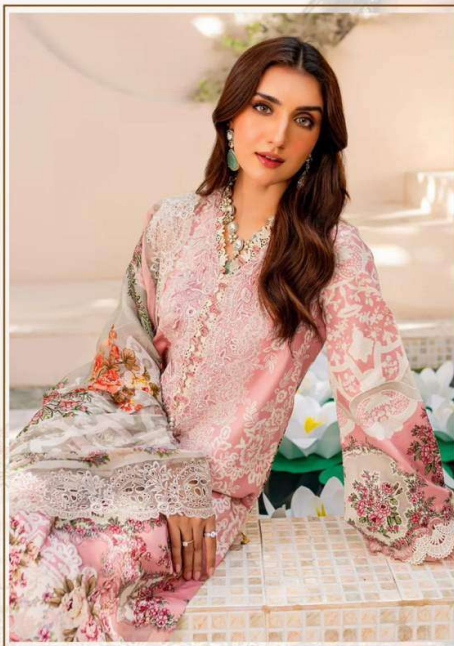

Flower Fatacy