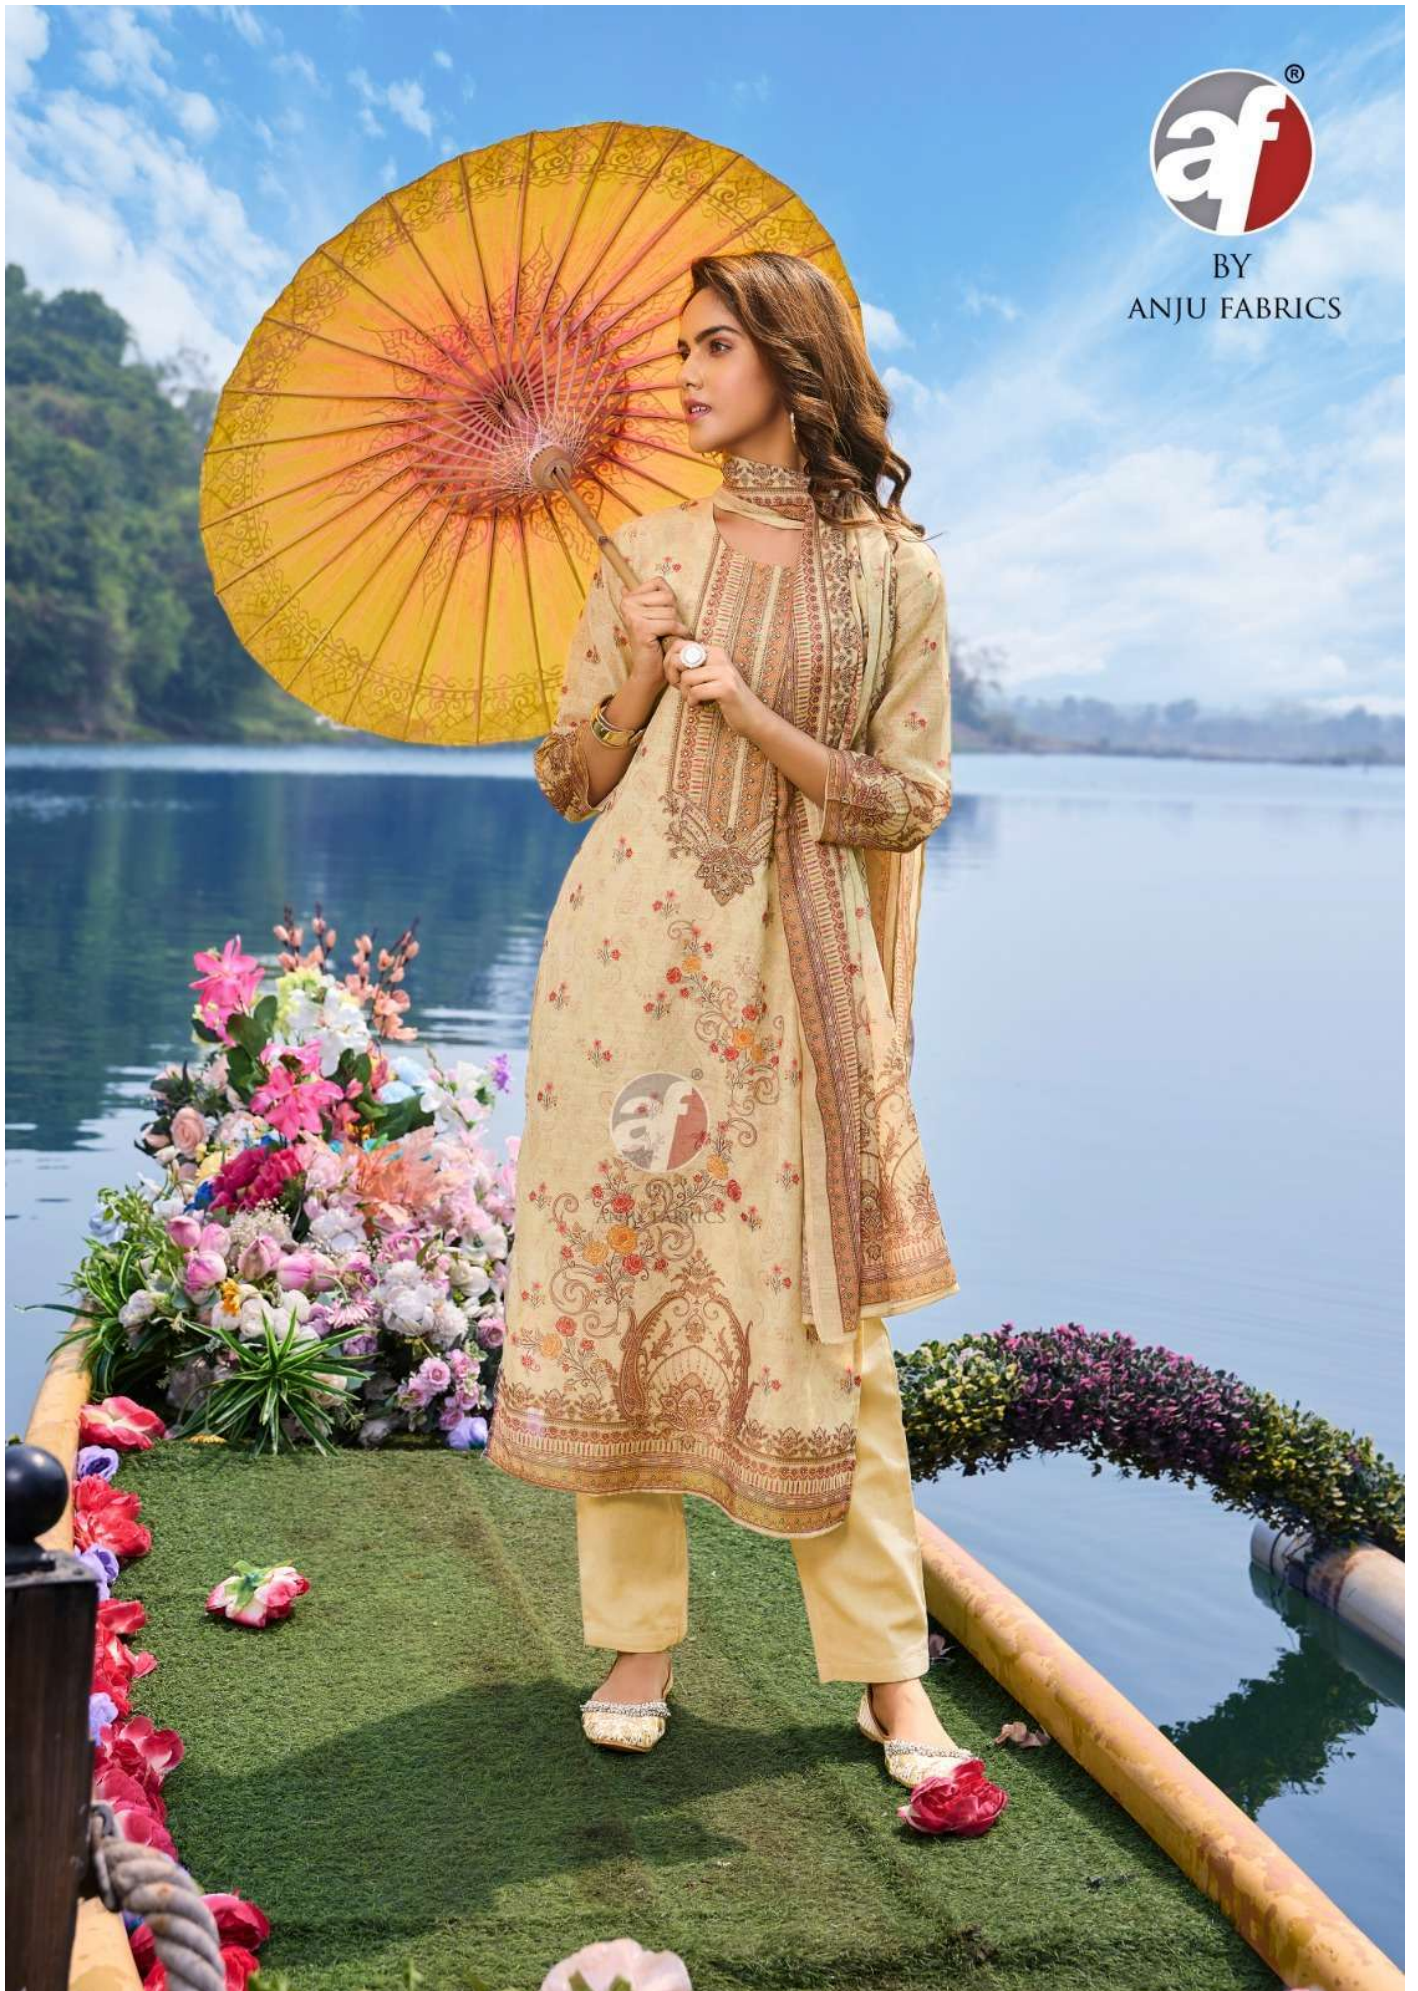

NEW SUMMER *Collection*

Alluring fauna shades are all set to team you into the summer season with our latest prims lace collection.

3765

BY
ANJU FABRICS

BY
ANJU FABRICS

stockOut®

BY
ANJU FABRICS

Pretty Petals
VOL-2
D.no.3764