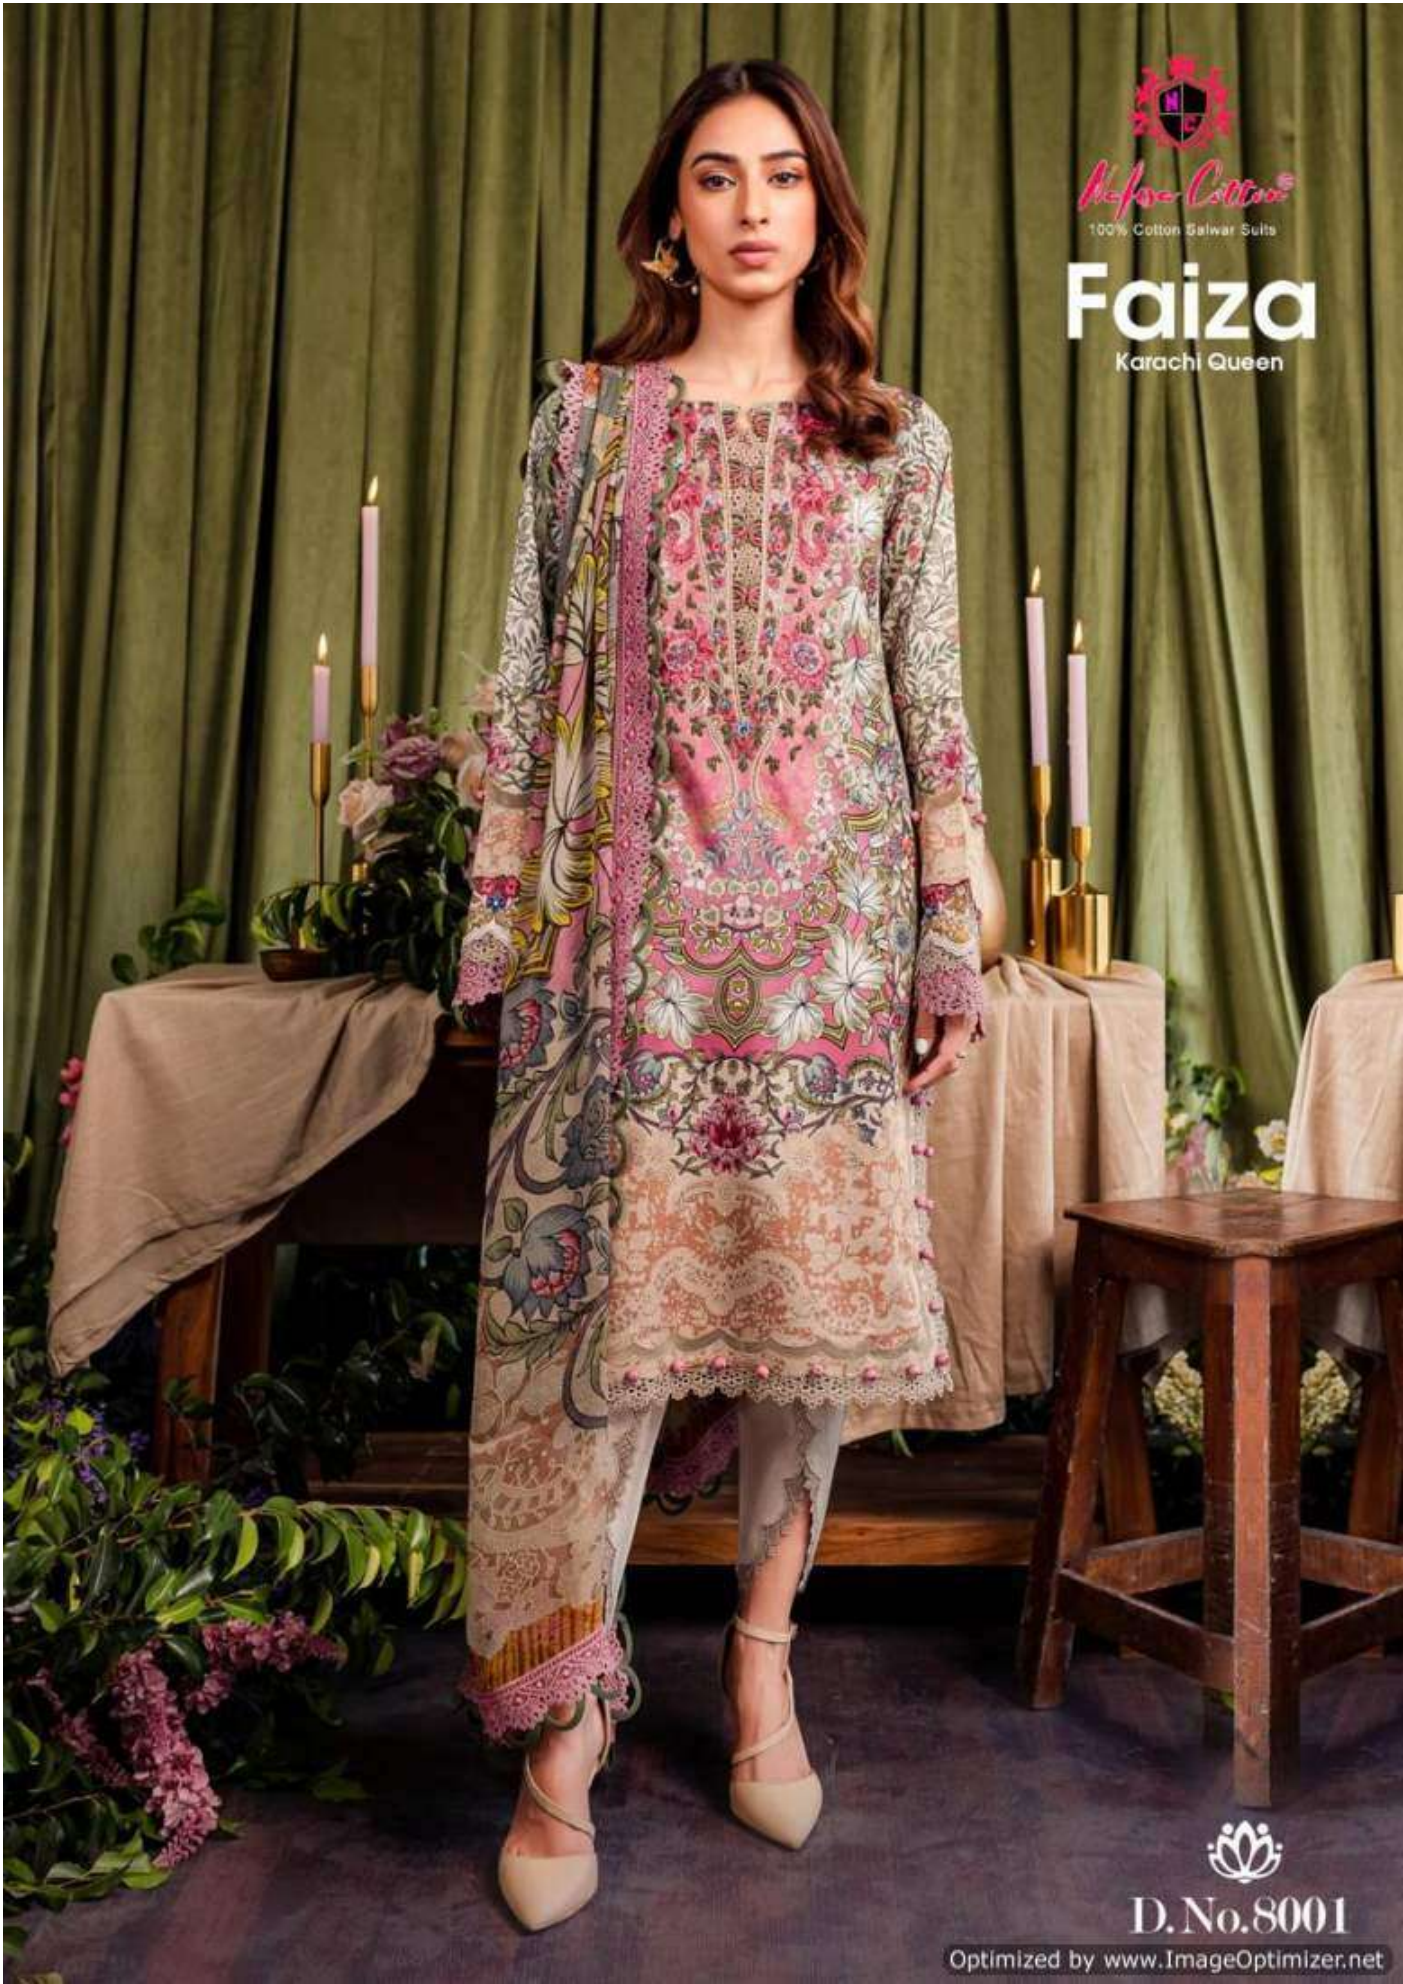

Nafise Cotton
100% Cotton Galwar Suits

Faiza
Karachi Queen

D.No.8001

Optimized by www.ImageOptimizer.net