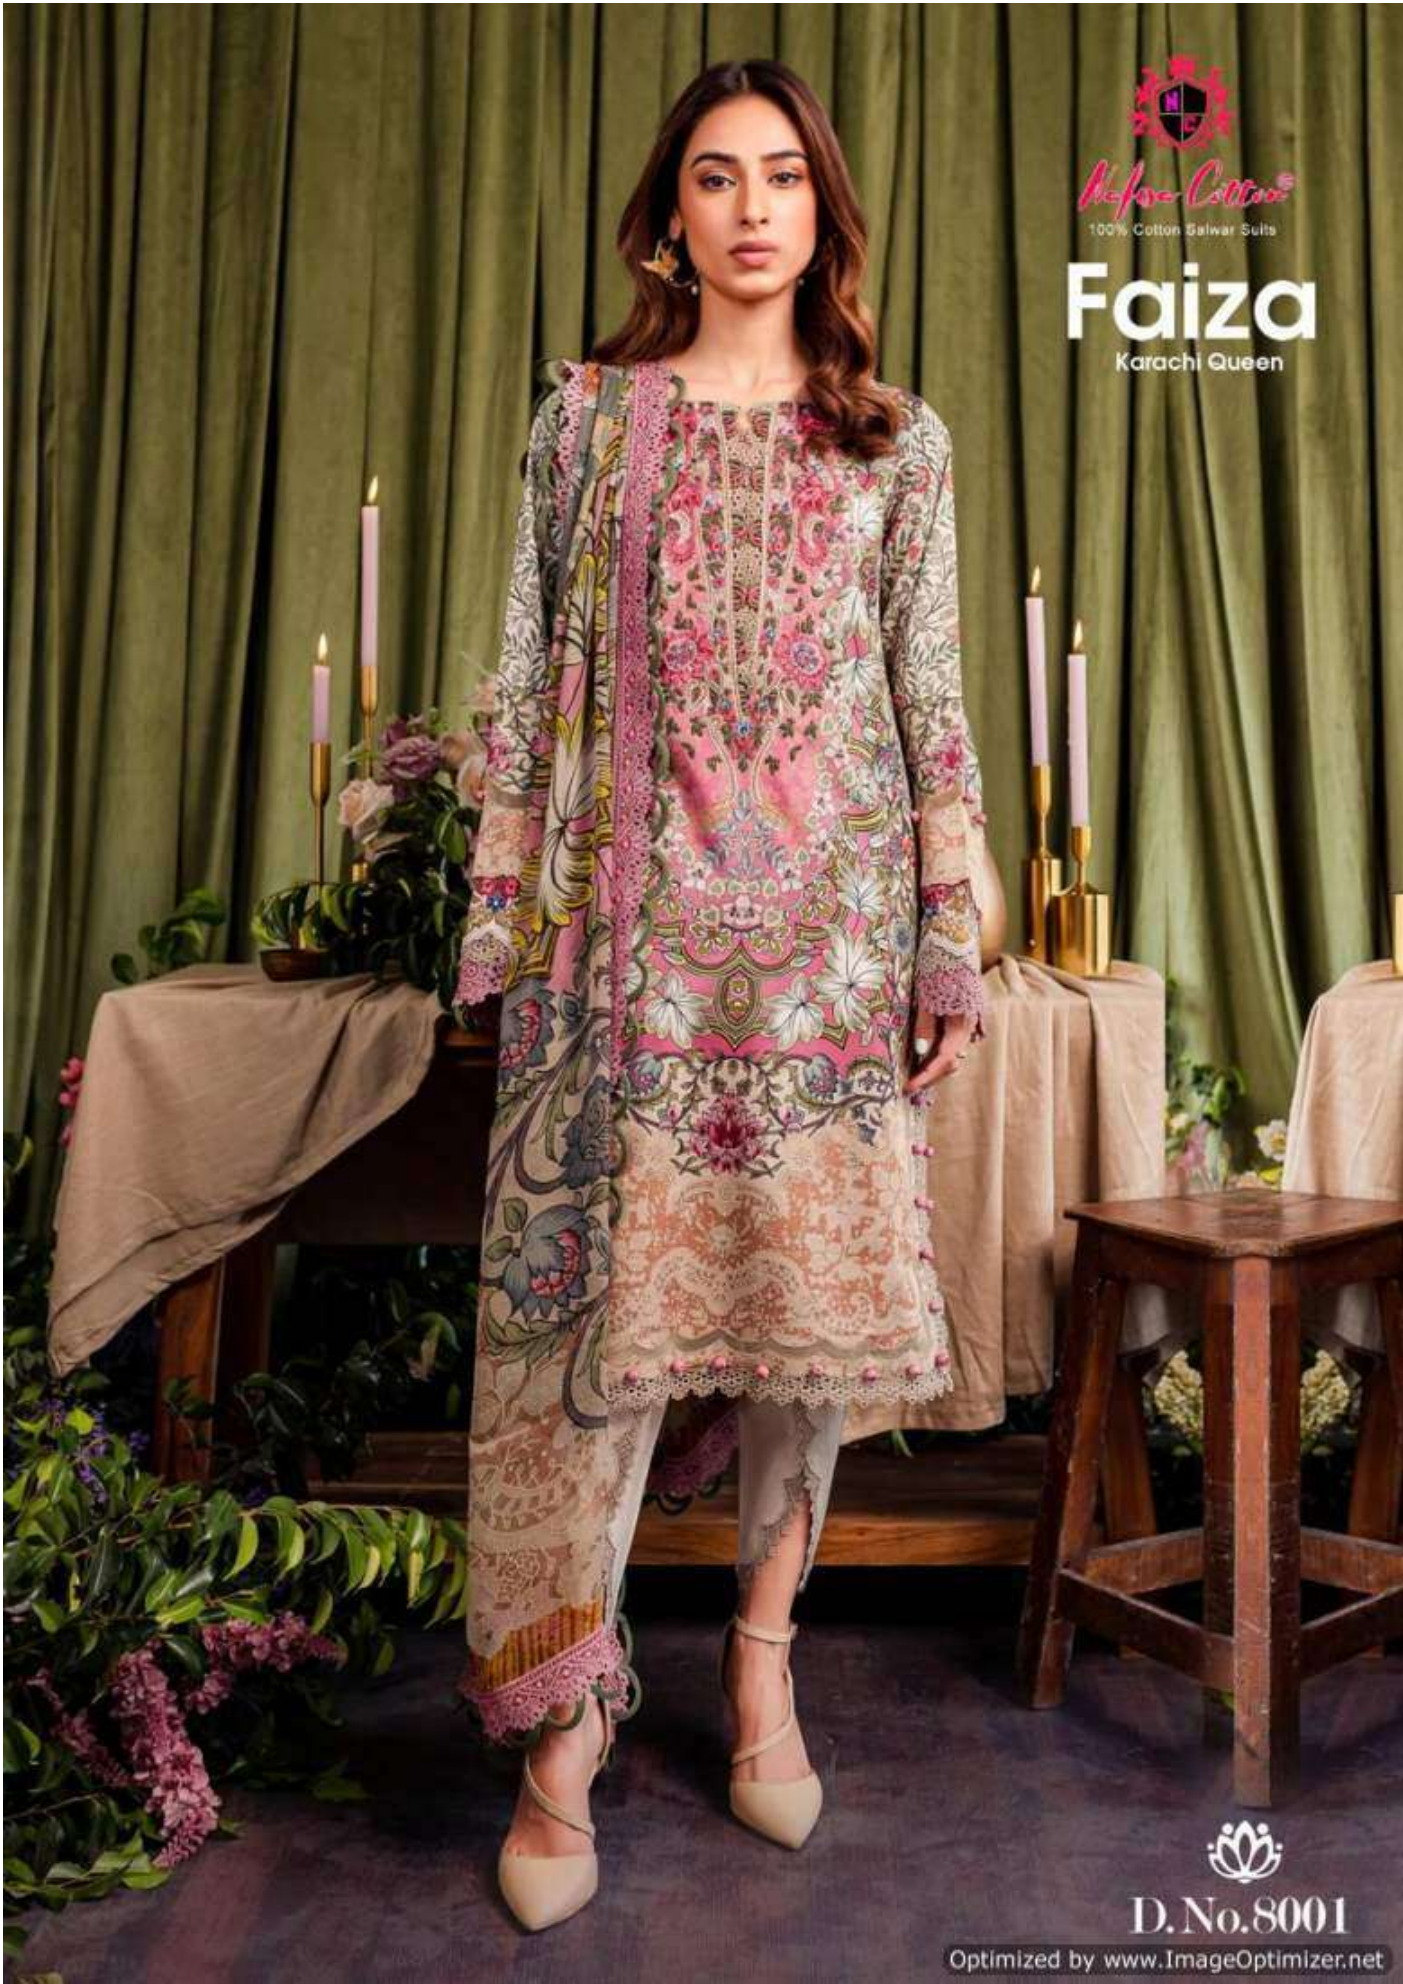

Nafise Cotton
100% Cotton Salwar Suits

Faiza
Karachi Queen

D.No.8001

Optimized by www.ImageOptimizer.net