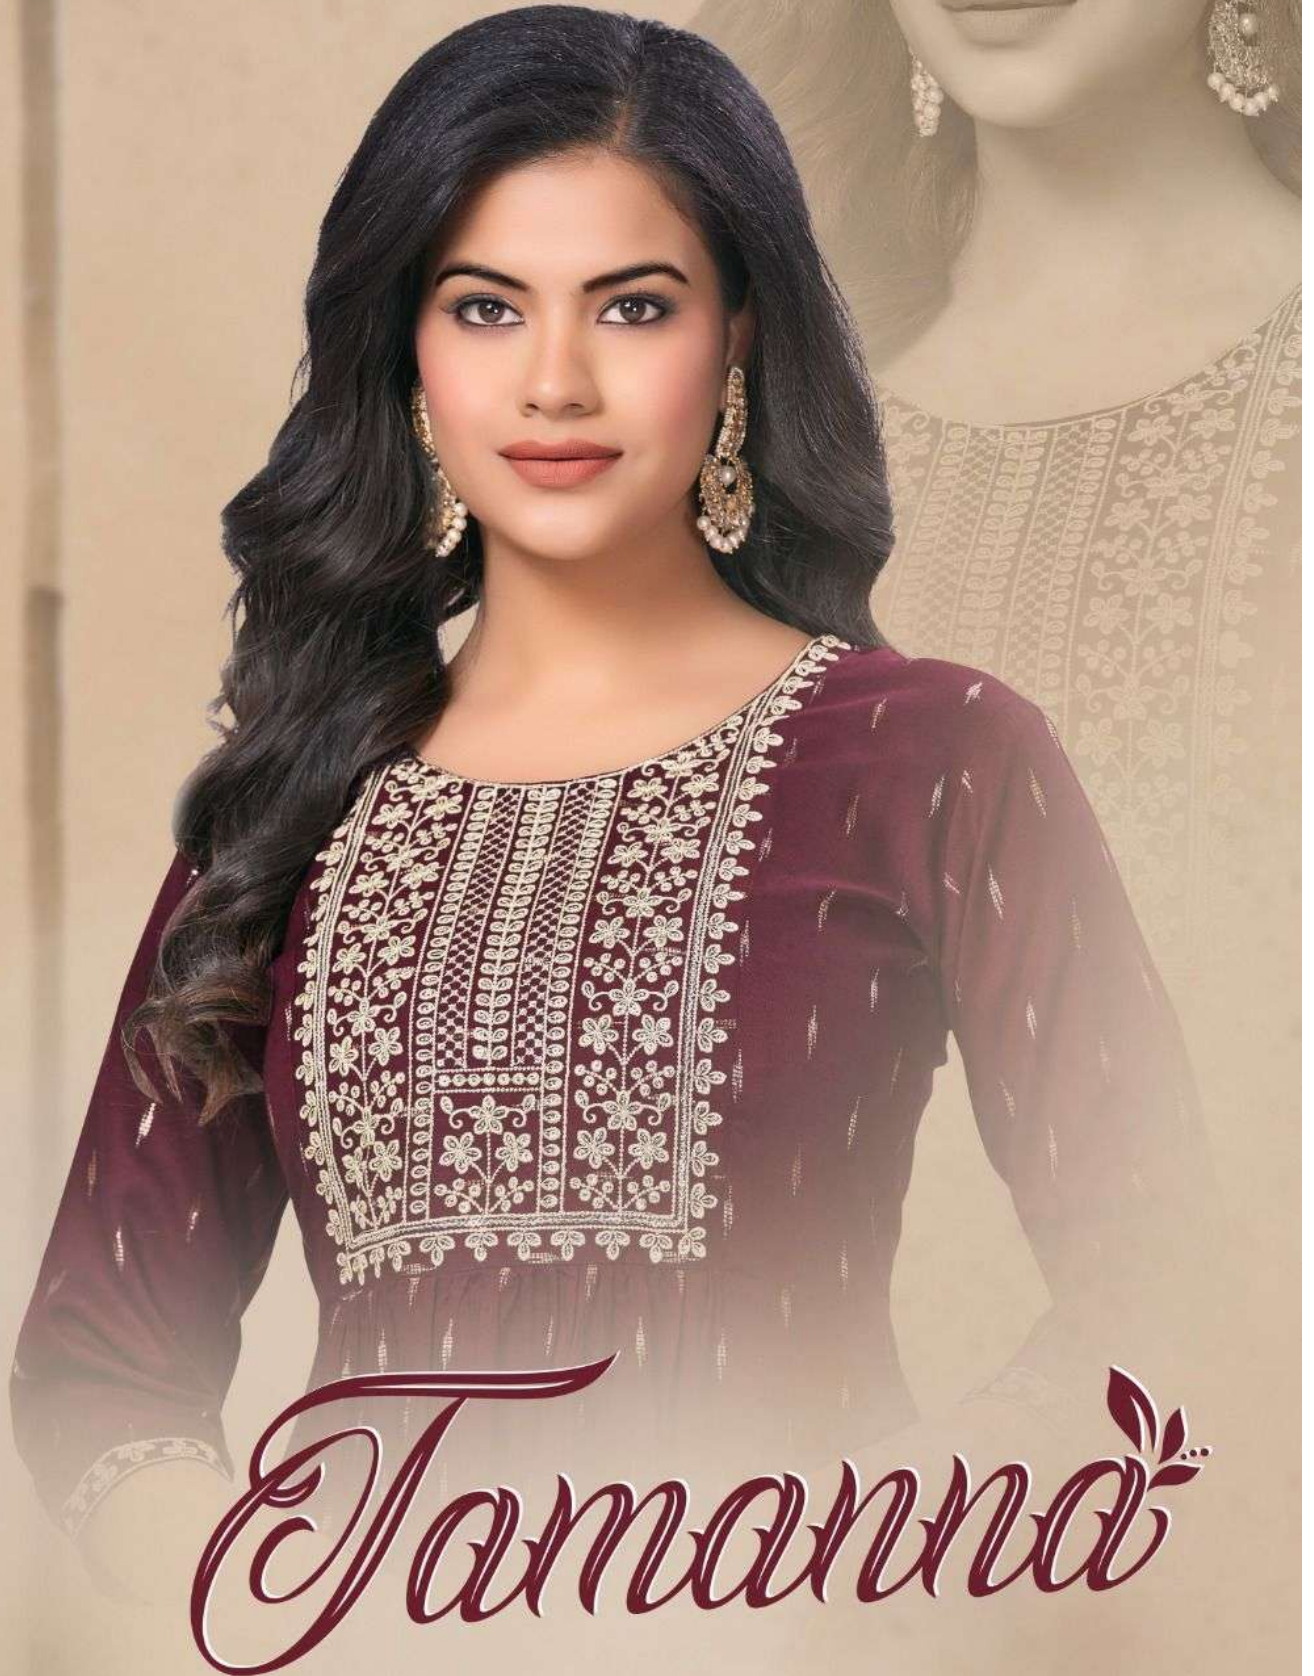

CLASSIC ELEGANT TIMELESS

Tamanna  
104

signature piece is one that has our iconic style and top quality craftsmanship, all in one object

Signature line by: HIRWA

Tamanna

**H.**  
Signature line by HIRWA

*Tamanna*  
101