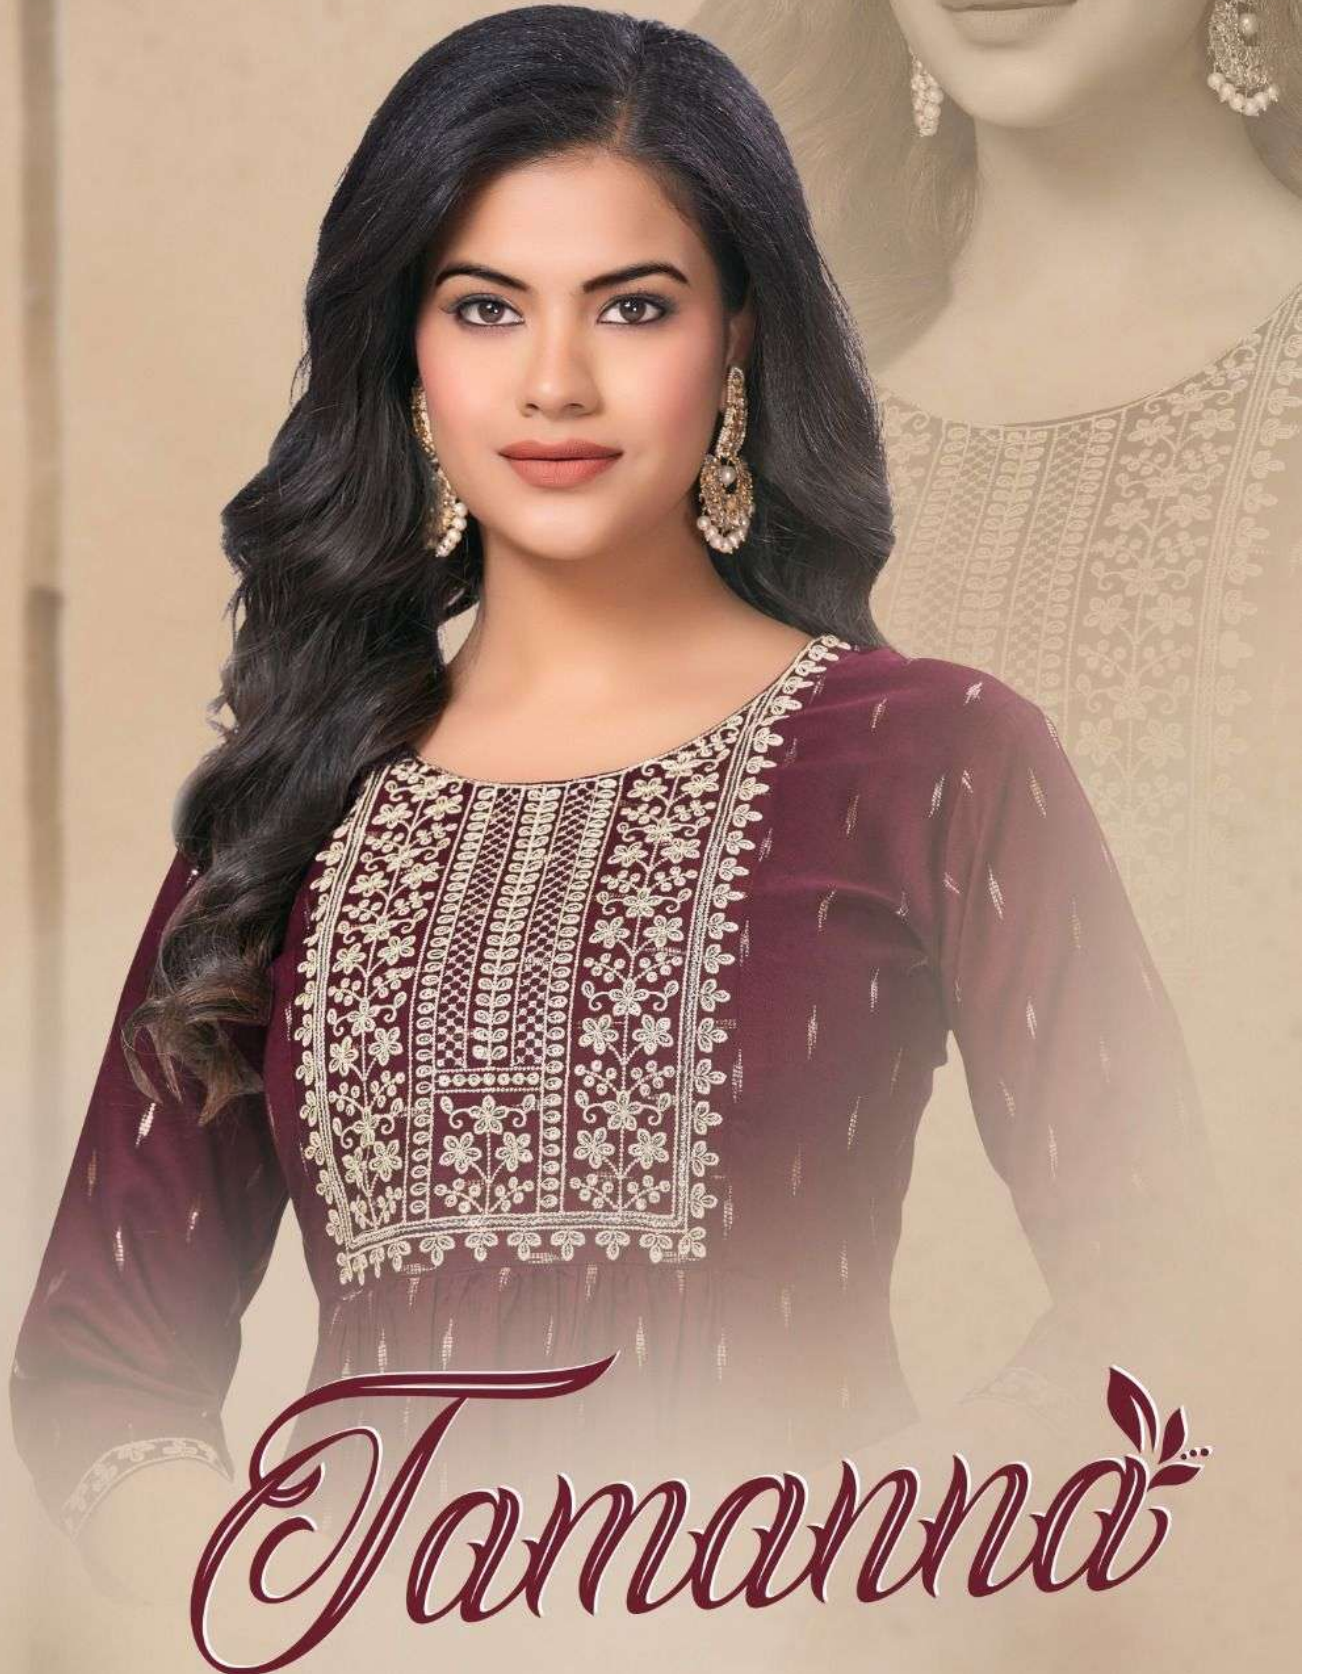

CLASSIC ELEGANT TIMELESS

Tamanna  
104

signature piece is one that has our iconic style and top quality craftsmanship, all in one object

Signature line by: HIRWA

Tamanna

H.  
Signature line by HIRWA

Tamanna  
101