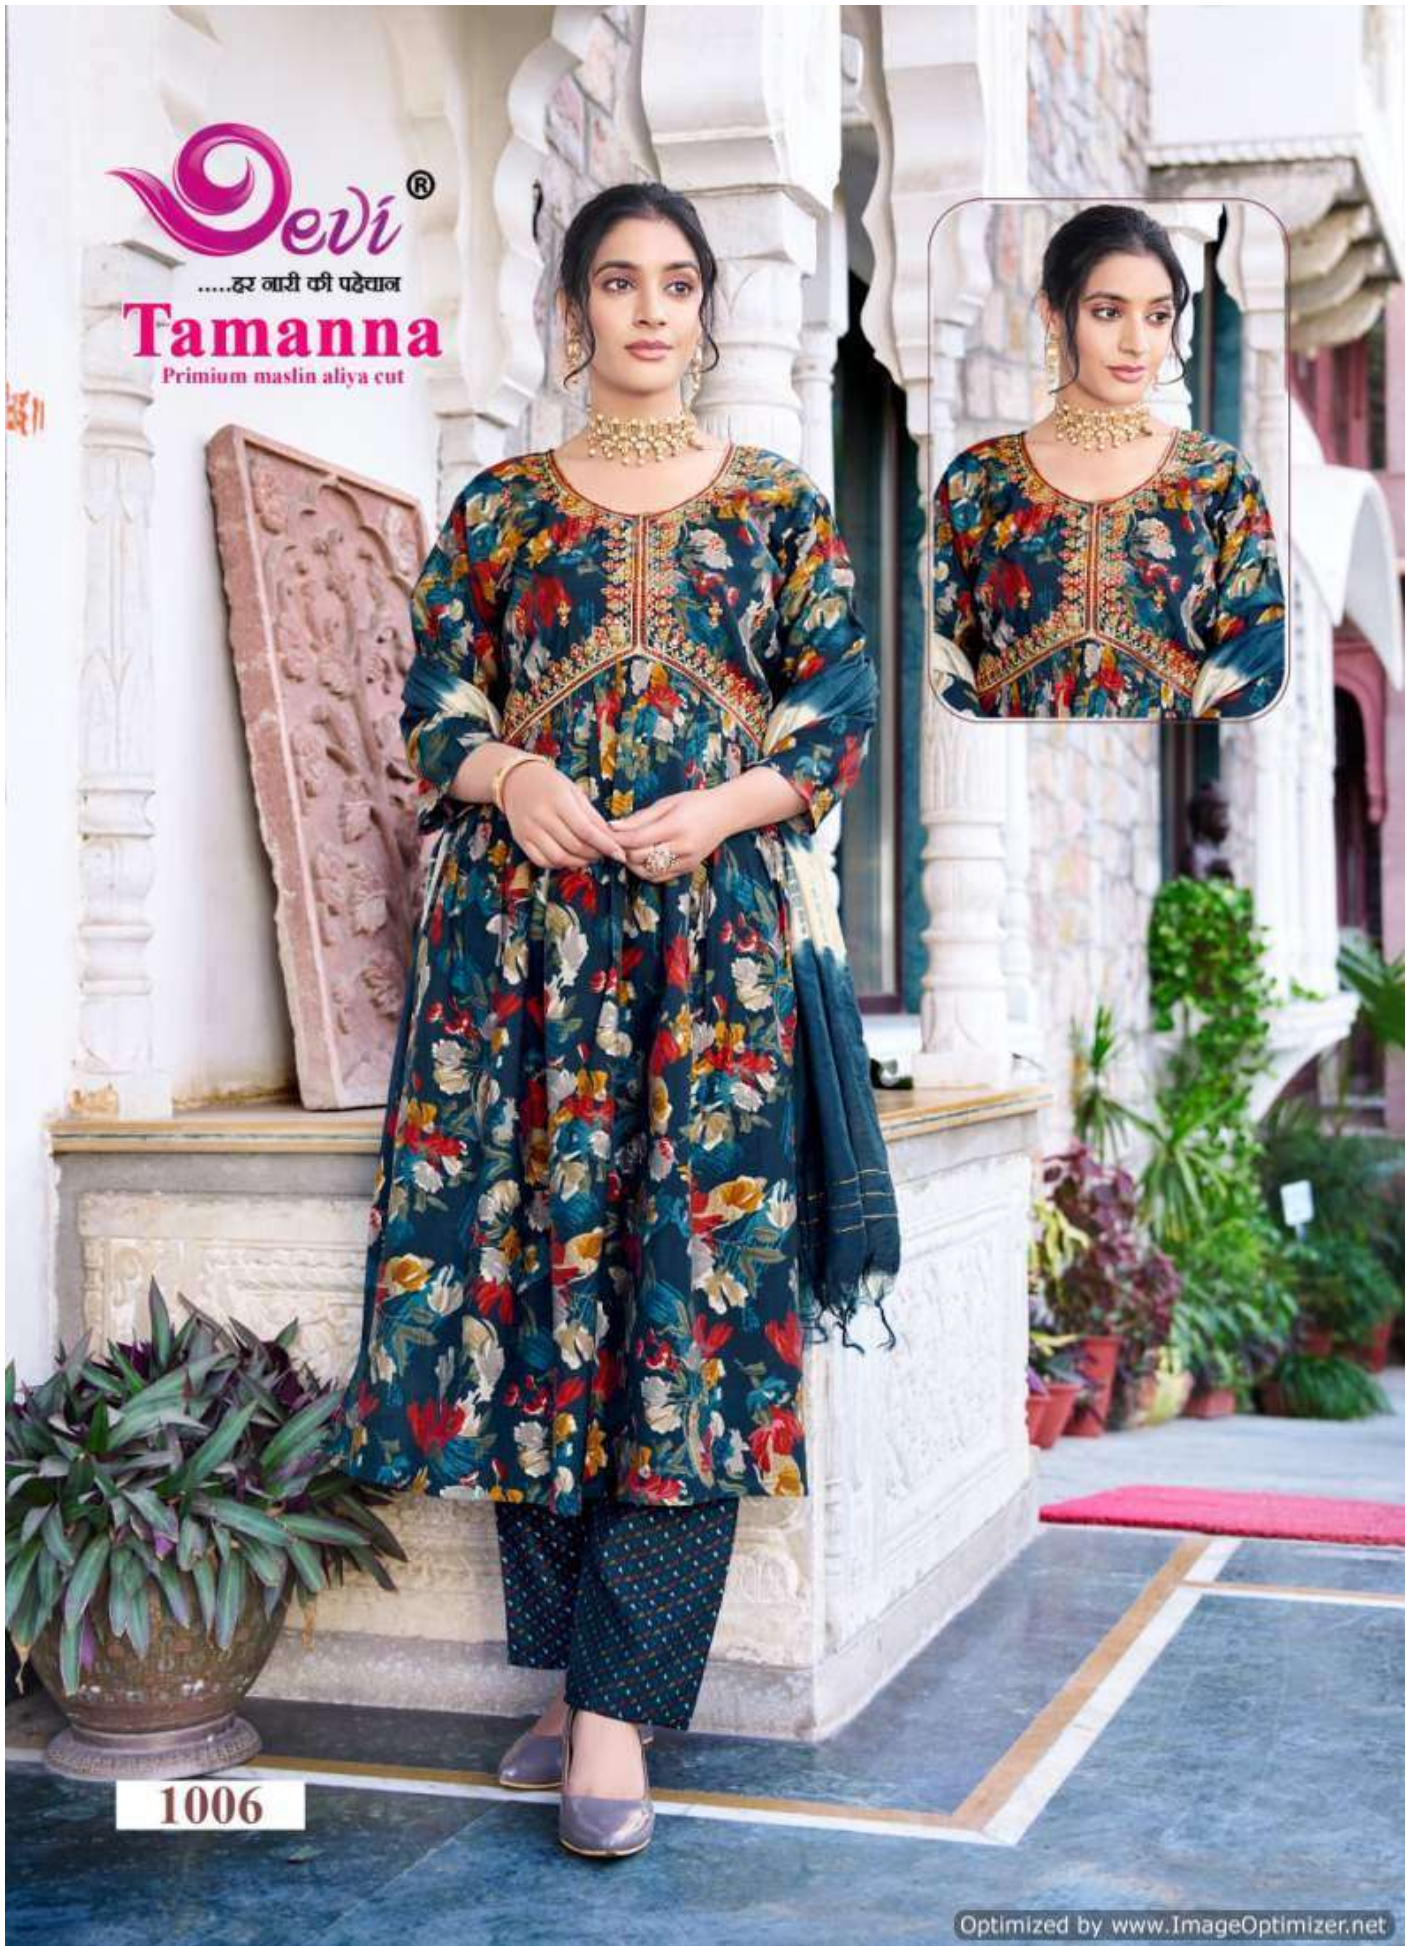

Devi®

.....हर नारी की पहचान

Tamanna

Prmium maslin aliya cut

1006