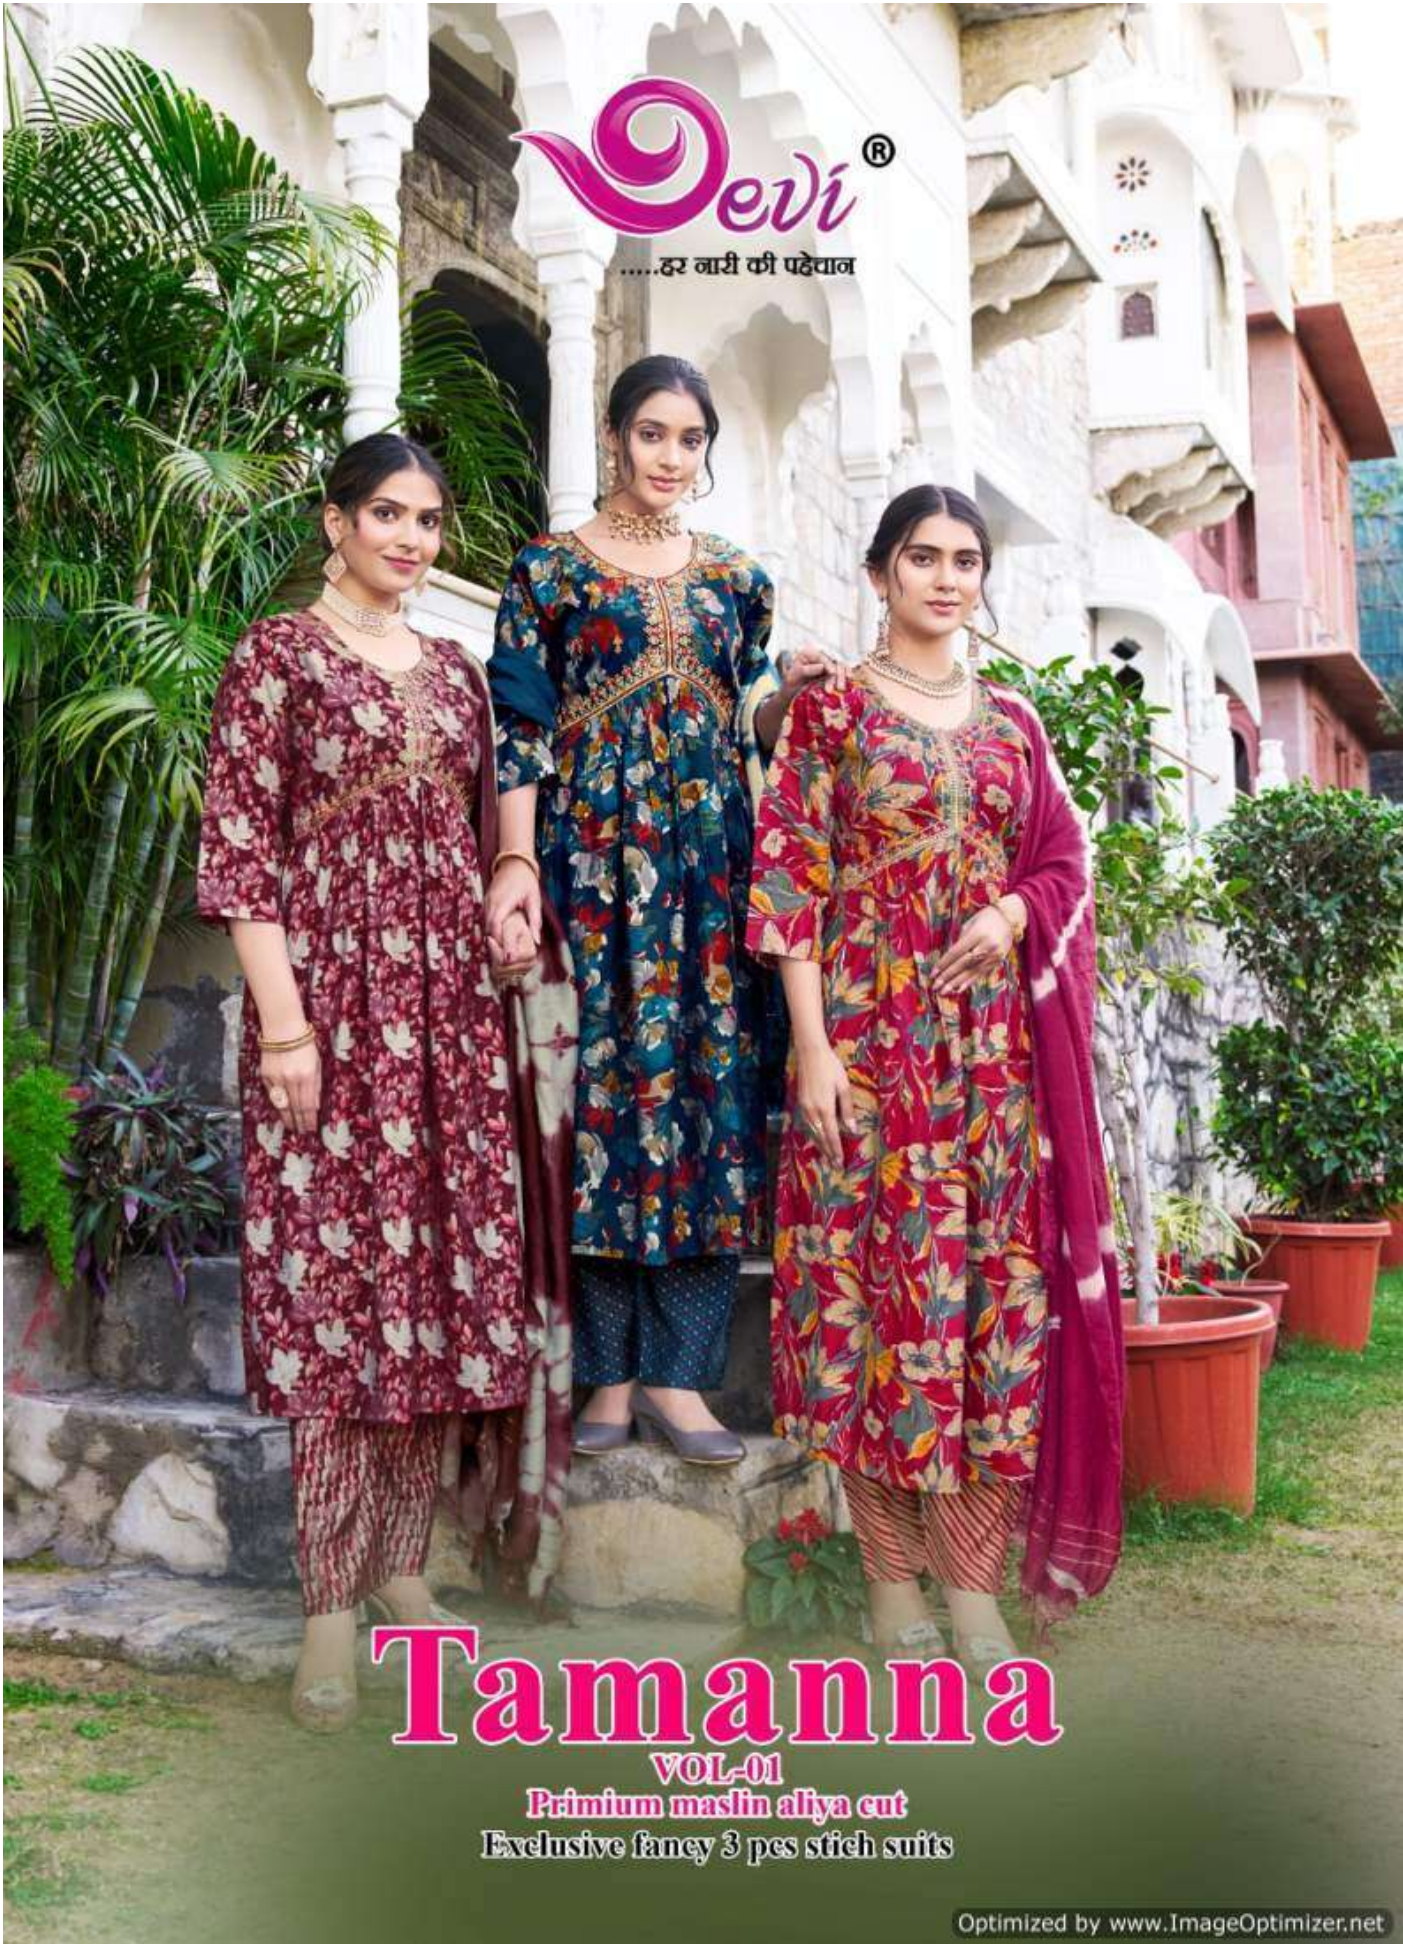

Devi®

.....हर नारी की पहेचाल

Tamanna

Prmium maslin aliya cut

1002

Devi®

.....हर नारी की पहचान

Tamanna

Tamanna

Prmium mastin aliya cut

1003

A woman with dark hair is standing on stone steps in front of a building with arches. She is wearing a red kurta with a floral pattern in yellow, green, and blue, a maroon shawl with a white border, and striped leggings. She is also wearing a necklace, earrings, and bangles. The background includes green plants and a red pot.