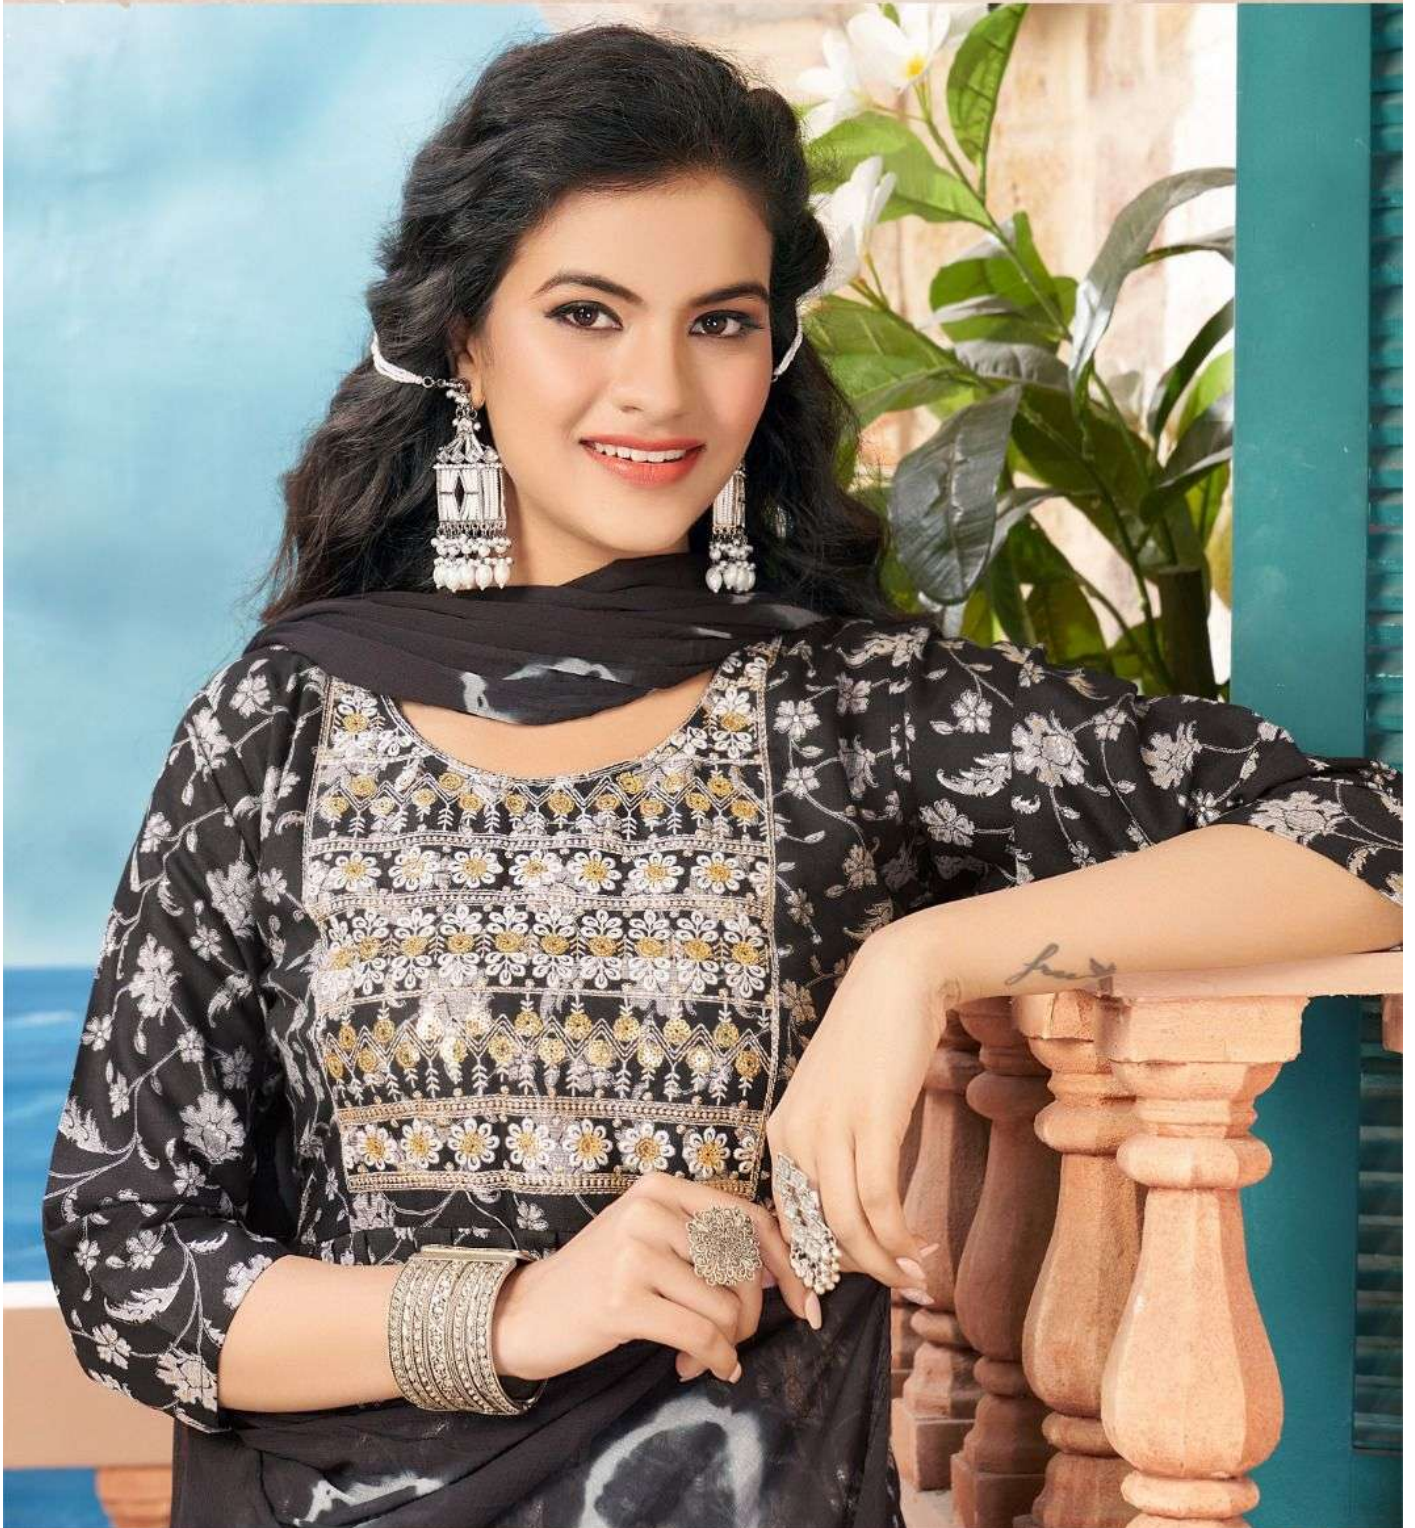

Signature line by: HIRWA

Sheen
Naira 105

H.
Signature line by: HIRWA

Sheen
Naira 101

stylish

encapsulates the beauty of the Indian woman gracefully draped in effulgent dress. the collection reflects the immaculate soul of the woman, through alluring work

Sheen
Naira 102

Signature line by: HIRWA

Sheen
Naira 103

DIVINE DIVA

this is not just a style icon but an icon in every sense of the word

trends pure - grace - elegance - beauty

Signature line by: HIRWA

Sheen
Naira 104

Signature line by: HIRWA

Sheen
Naira 105

DIVINE DIVA

designs that will make you feel amazing

DIVINE DIVA

fashion has to do with ideas the way we live. the future of fashion is have one..

Signature line by: HIRWA