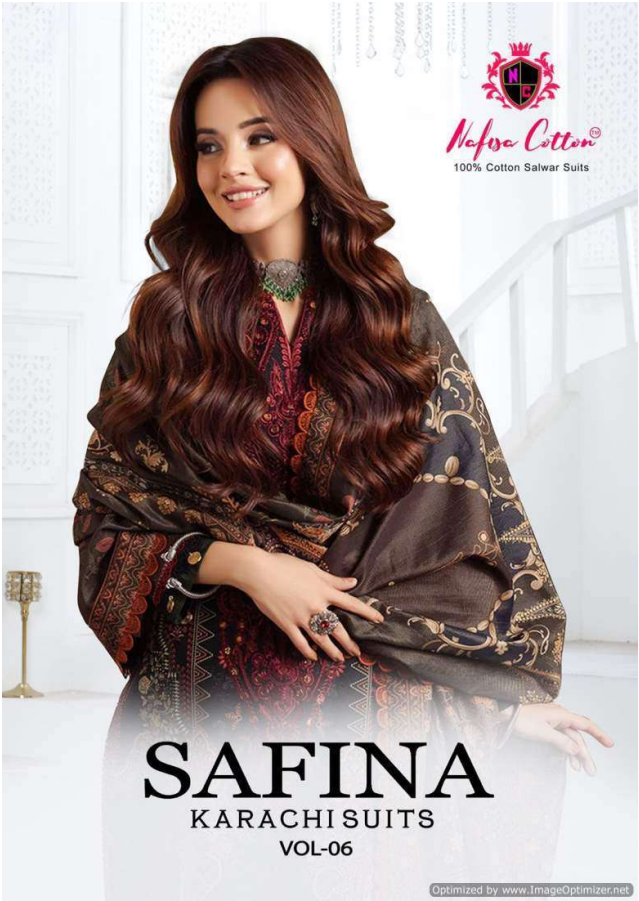

Style.6006

Nafsa Cotton[®]
100% Cotton Salwar Suits

SAFINA
KARACHI SUITS
VOL-06

Style.6005

FAIRYTAL ✨ FANTASY

Hafsa Cotton[®]
100% Cotton Salwar Suits

Style.6001

Create a perfect moment to embrace the style you have update your wardrobe this season with a lot of ethnic Colours and add a unique accent to your look

Nafisa Cotton[®]
100% Cotton Salwar Suits

Style.6003

FAIRYTAL ✨ FANTASY

Nafisa Cotton[®]
100% Cotton Salwar Suits

Style.6004

This Beautiful
ATTIRE
*Give in to the exotic confluence of
today and tomorrow in*