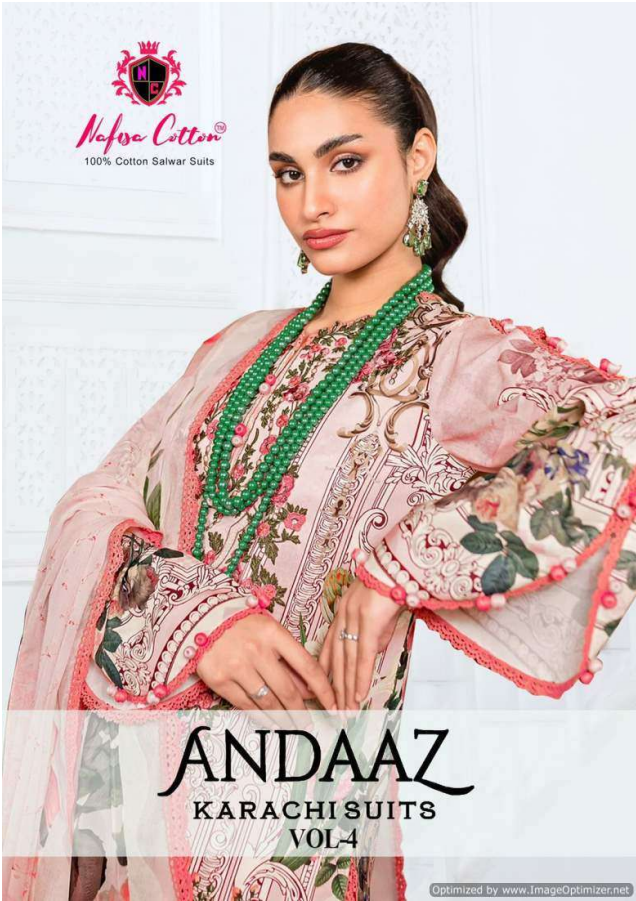

Nafsa Cotton®
100% Cotton Salwar Suits

D.NO
4006

Nafisa Cotton
100% Cotton Salwar Suits

ANDAAZ
KARACHI SUITS
VOL-4

GLAMOUR QUEEN

*The dreams in fashion dream
a world can give inspiration to us.*

Nafsa Cotton
100% Cotton Salwar Suits

D.NO
4003

style ahvalys
because, nature is independent on your last fashion
like seasons change.

Nafsa Cotton[®]
100% Cotton Salwar Suits

D.NO
4004

D.NO
4005

EXOTIC FLORAL

She is an intelligent, efficient, sophisticated woman and is looking for her ability to make important decisions for her self and her family.