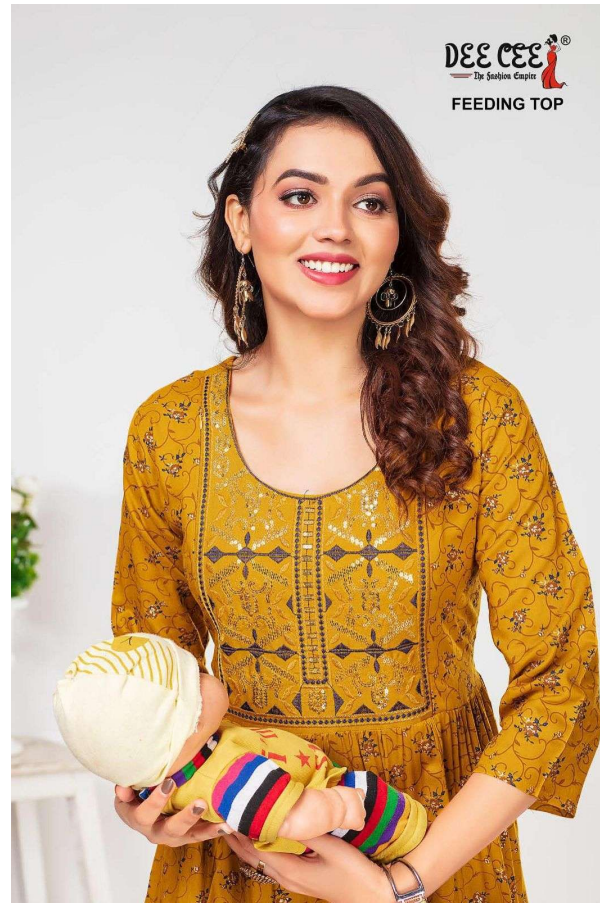

DEE CEE®  
The Fashion Empire  
APEKSHA

FEEDING TOP

DEE CEE®  
The Fashion Empire  
APEKSHA

FASHION HAS  
TO REFLECT  
WHO YOU  
ARE.

FEEDING TOP

DEE CEE®  
The Fashion Capital  
FEEDING TOP

DEE CEE®  
The Goddess Complex  
FEEDING TOP

DEE CEE®  
The Fashion Empire  
APEKSHA

FEEDING TOP

DEE CEE®  
The Fashion Empire  
APEKSHA

A CLASSIC  
NEVER GOES  
OUT OF  
STYLE

FEEDING TOP

DEE CEE®  
The Fashion Empire  
APEKSHA

FEEDING TOP

DEE CEE®  
The Fashion Empire  
APEKSHA

FEEDING TOP

DEE CEE®  
The Fashion Empire  
APEKSHA

FEEDING TOP

DEE CEE®  
The Fashion Company

FEEDING TOP

FAB :- HEAVY RAYON  
PATTERN :- TIER PATTERN KURTI  
FLORAL PRINT WITH SEQUENCE  
WORK AND FEEDING TOP  
LENGHT :- 48  
GHERA :- 54  
SIZE :- L , XL , 2XL , 3XL