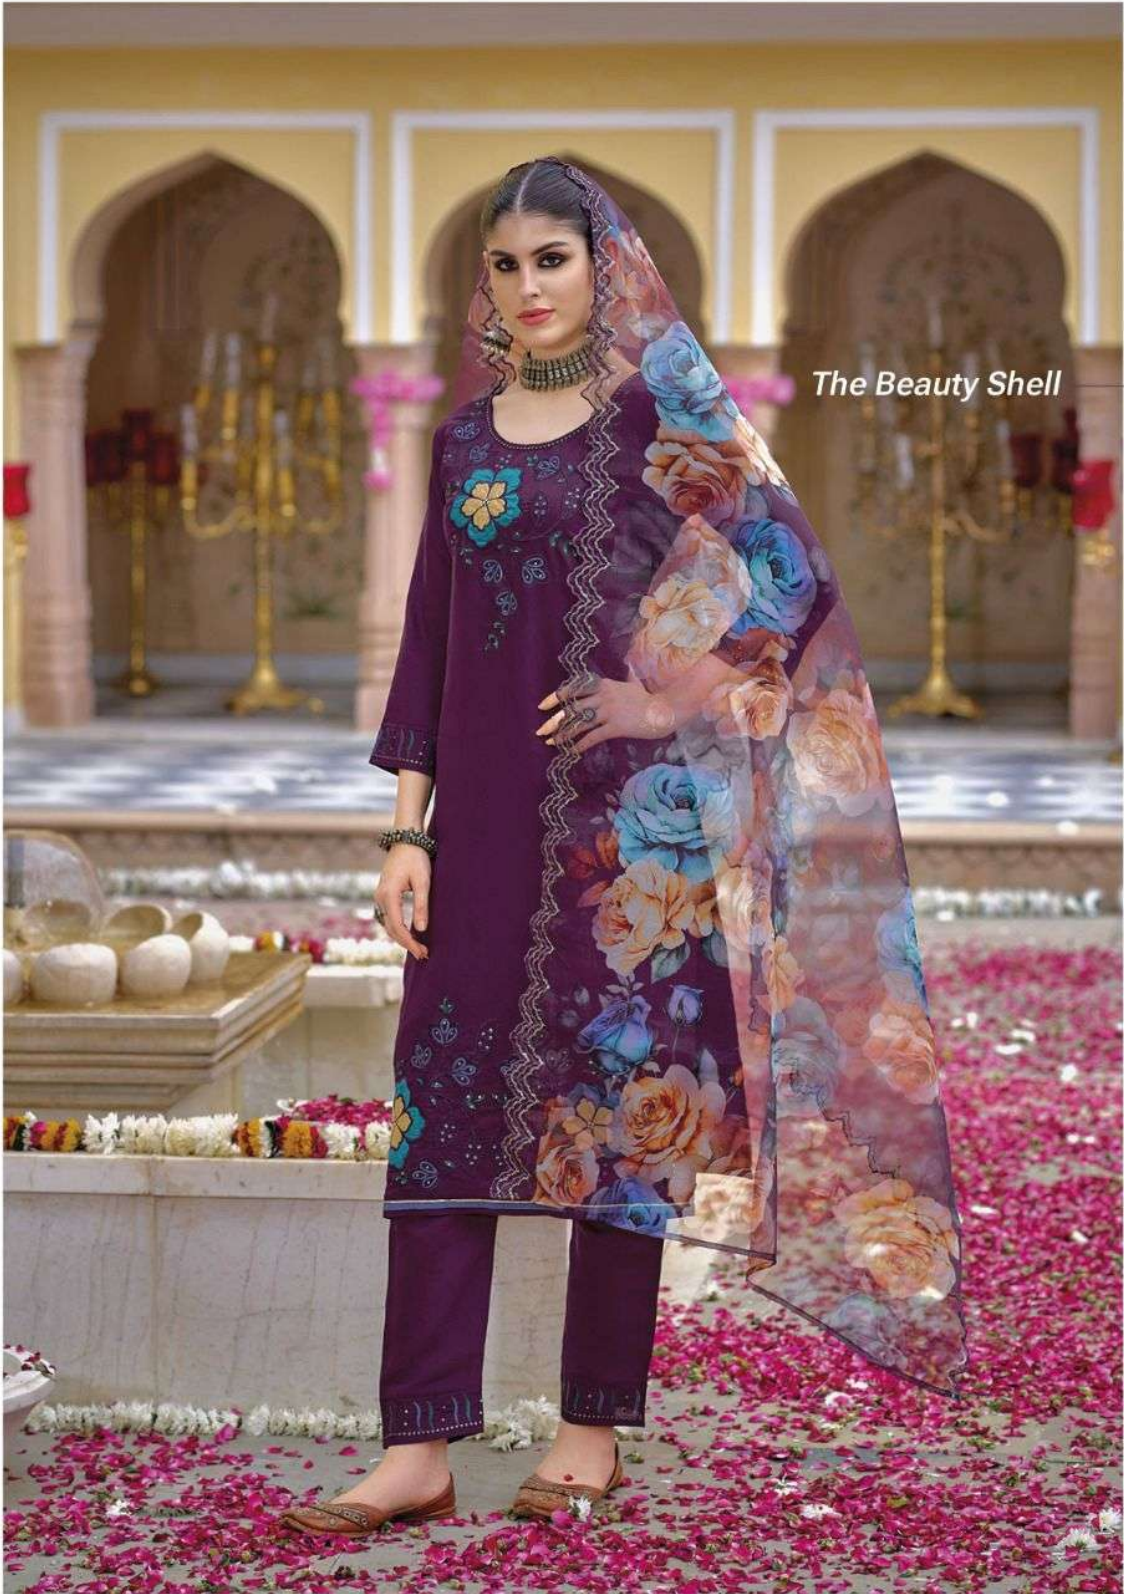

KAILEE

fashion

INDIAN ETHNIC WEAR

Heavenly Beauty

*Glorify cultures*

*The Beauty Shell*

BN - 42383

*Drapes in Dreams*

BN - 42382

KAILEE

fashion

EMBROIDERED EMBROID WEAR

KAILEE

fashion

INDIAN ETHNIC WEAR

BN - 42381