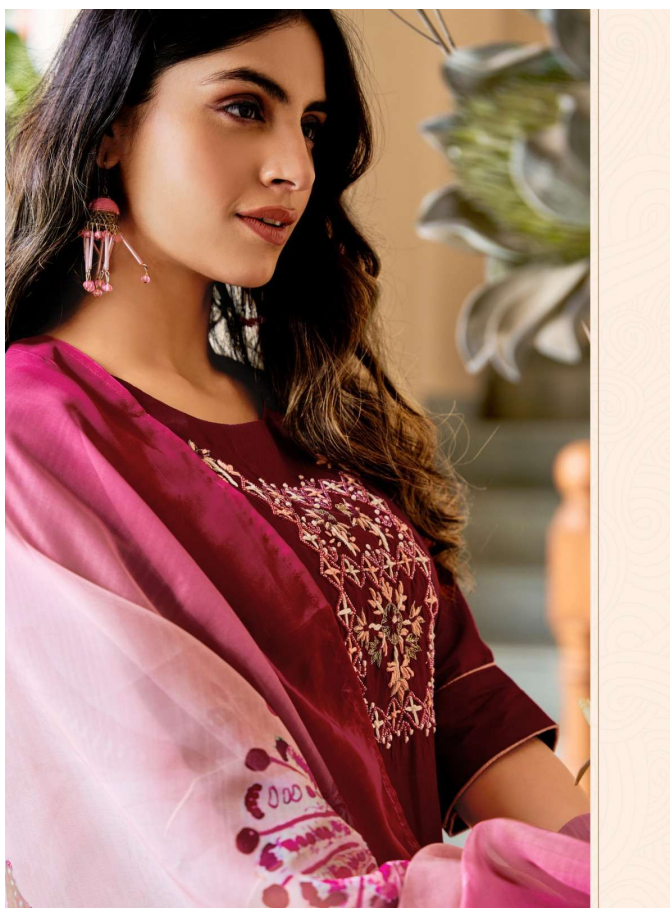

AM FASHION

COMPLIMENT WITH A BOLD

10002

IN TRADITION
CLASSY WITH A TOUCH OF

10004

Parra
STUDIO

I AM ALIVE

☀️☀️☀️
Catch the season's gorgeously
feminine mood with print
collection and mesmerise
the world with a beautiful
combination of pure shade and
coloured Design....