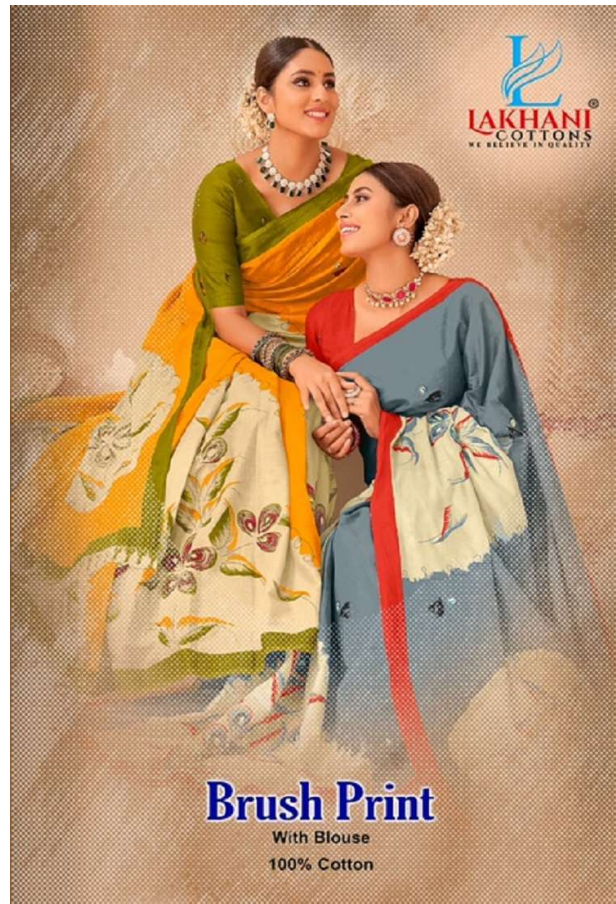

LAKHANI
COTTONS
WE BELIEVE IN QUALITY

Brush Print
With Blouse
100% Cotton