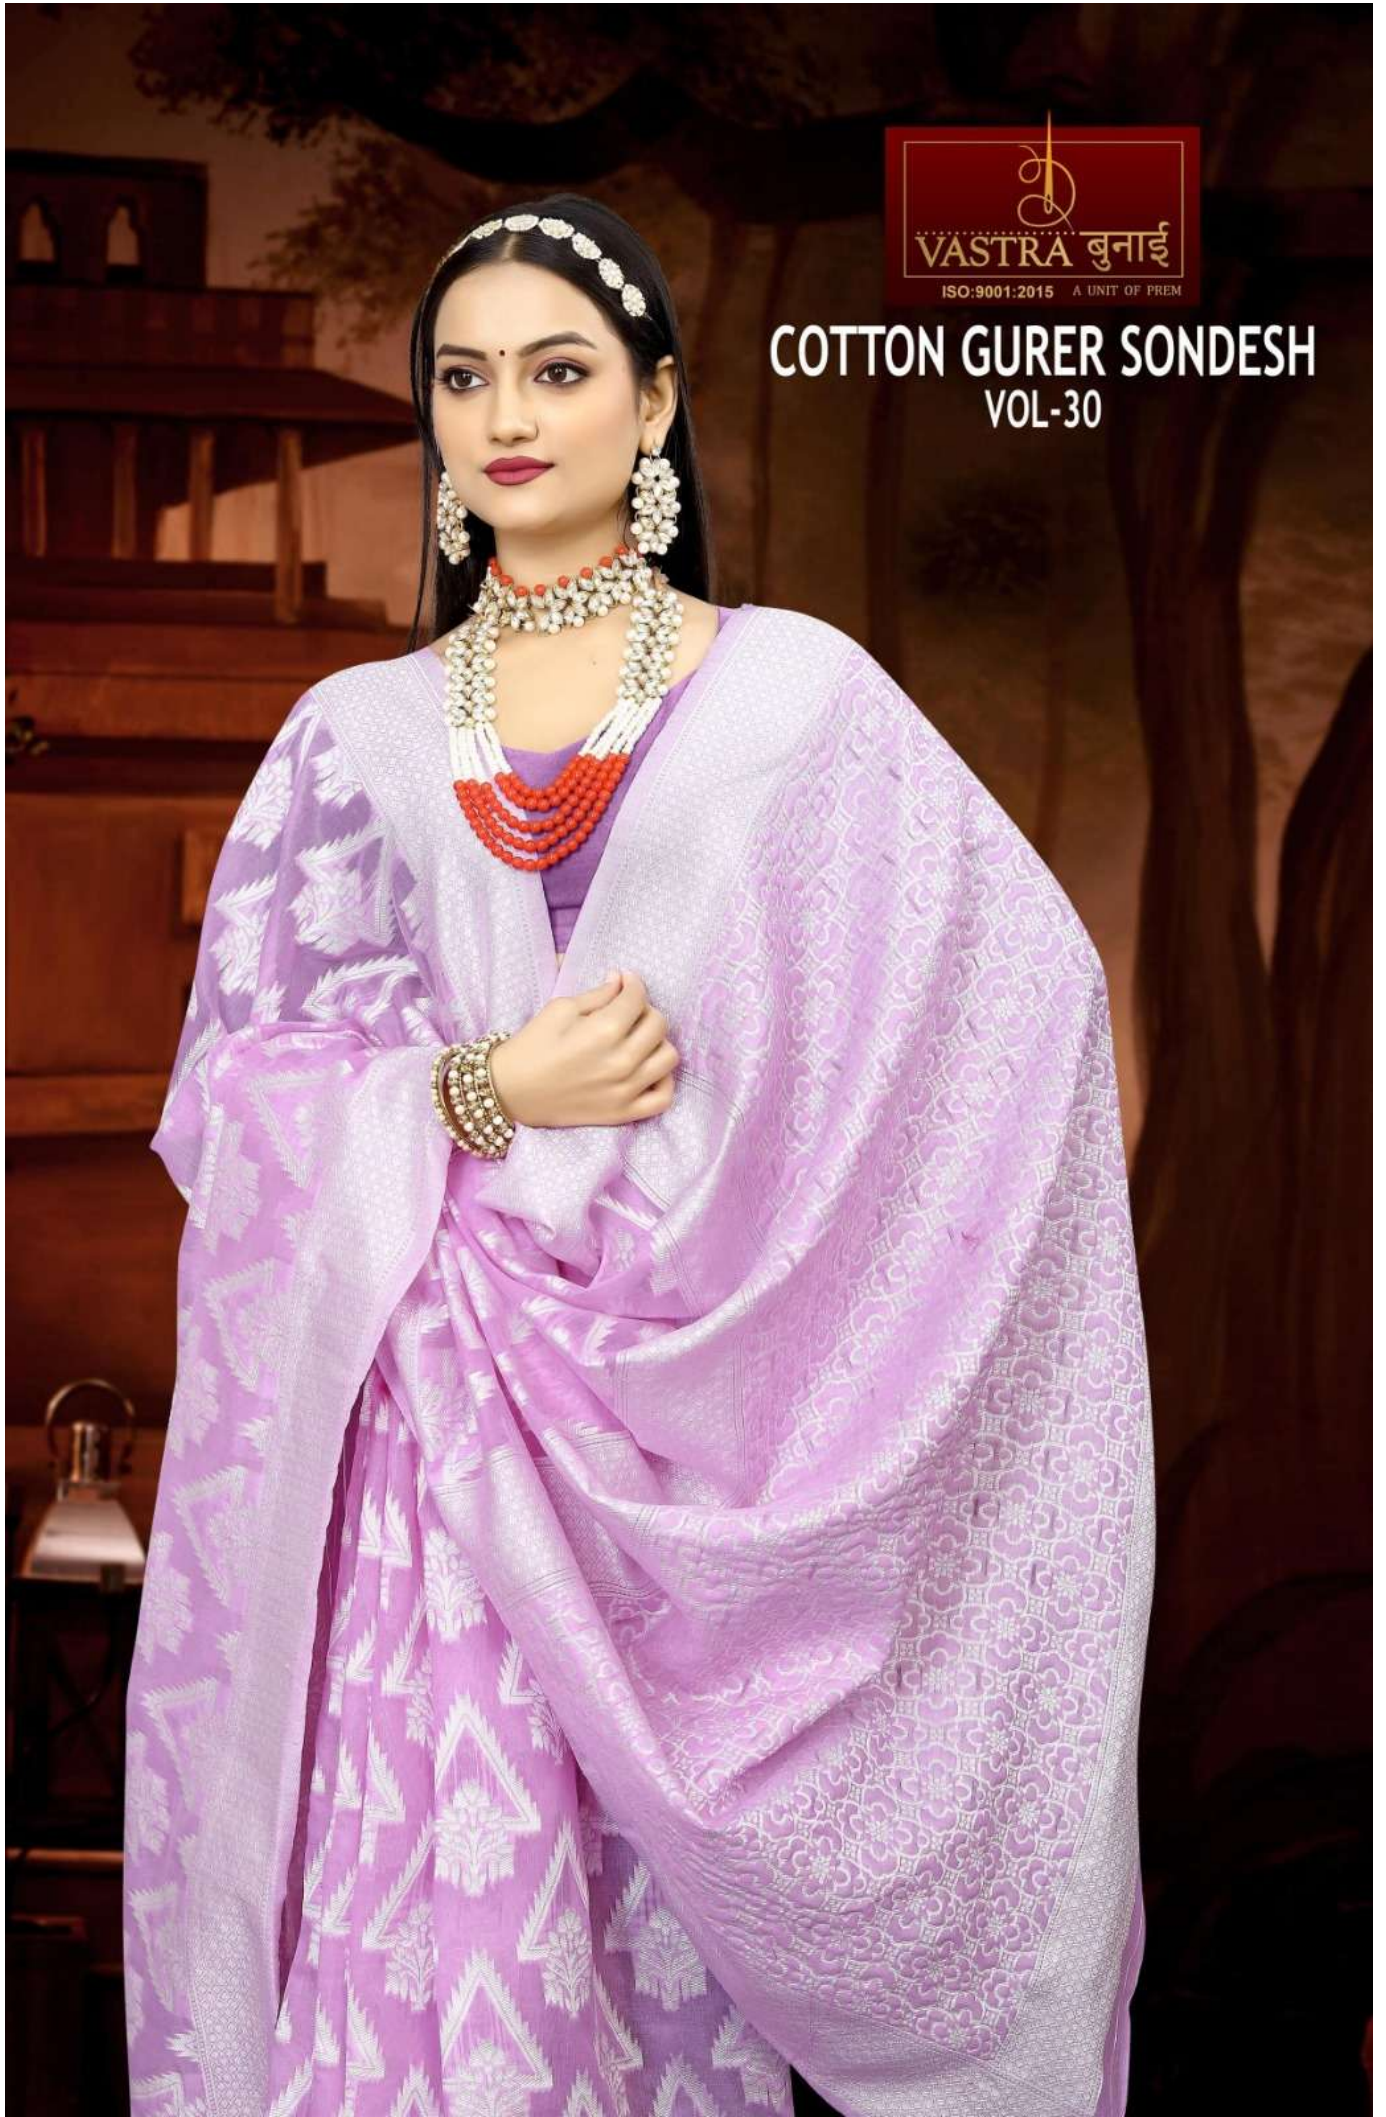

COTTON GURER SONDESH

VOL-30