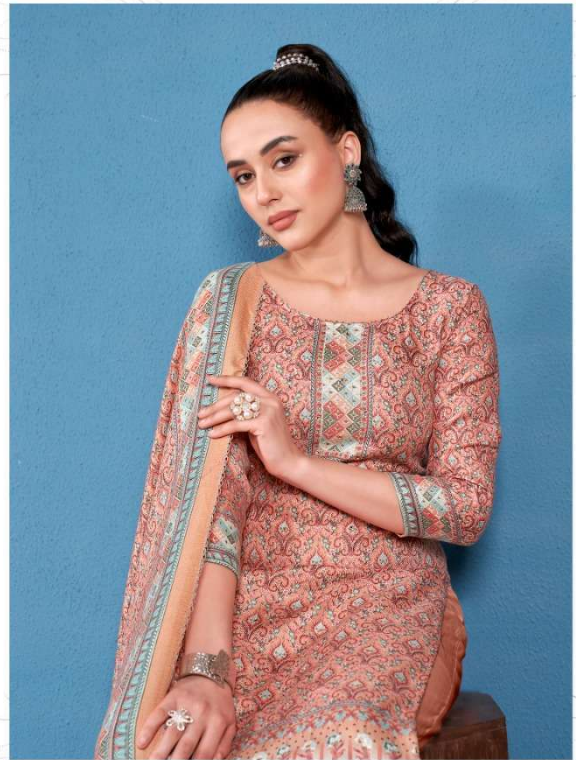

Gipson[®]

SAFARI

D.NO :- 2421

TOP :- PURE WOOLEN PASHMINA PRINT WITH MIRROR WORK

BOTTOM :- PURE PASHMINA DYED

DUPATTA :- PURE WOOLEN PASHMINA PRINT

Gipson[®]

SAFARI

TOP :- PURE WOOLEN PASHMINA PRINT WITH MIRROR WORK

BOTTOM :- PURE PASHMINA DYED

D.NO.2421-B

DUPATTA :- PURE WOOLEN PASHMINA PRINT

Gipson[®]

SAFARI

TOP :- PURE WOOLEN PASHMINA PRINT WITH MIRROR WORK

BOTTOM :- PURE PASHMINA DYED

D.NO.2421-A

DUPATTA :- PURE WOOLEN PASHMINA PRINT

Gipson[®]

SAFARI

TOP :- PURE WOOLEN PASHMINA PRINT WITH MIRROR WORK

BOTTOM :- PURE PASHMINA DYED

D.NO.2421-D

DUPATTA :- PURE WOOLEN PASHMINA PRINT

Gipson[®]

SAFARI

TOP :- PURE WOOLEN PASHMINA PRINT WITH MIRROR WORK

BOTTOM :- PURE PASHMINA DYED

D.NO.2421-C

DUPATTA :- PURE WOOLEN PASHMINA PRINT