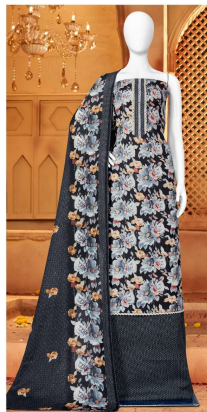

**Bipson**

Mercedes

TOP - PURE WOOLEN PASHMINA FOIL PRINT  
WITH ETHNIC HANDWORK  
BOTTOM - PURE PASHMINA PRINT  
DUPATTA - PURE PASHMINA PRINT

D.NO.2371-B

***Bipson***<sup>®</sup>

☼ Mercedes

D.NO.2371

TOP :- PURE WOOLEN PASHMINA FOIL PRINT  
WITH ETHNIC HANDWORK  
BOTTOM :- PURE PASHMINA PRINT  
DUPATTA :- PURE PASHMINA PRINT

**Bipsol**

Mercedes

TOP - PURE WOOLEN PASHMINA FOIL PRINT  
WITH ETHNIC HANDWORK

BOTTOM - PURE PASHMINA PRINT

D.NO.2371-C

DUPATTA - PURE PASHMINA PRINT

**Bipsol**

Mercedes

TOP - PURE WOOLEN PASHMINA FOIL PRINT  
WITH ETHNIC HANDWORK  
BOTTOM - PURE PASHMINA PRINT  
DUPATTA - PURE PASHMINA PRINT

D.NO.2371-A

**Bipson**

 Mercedes

TOP - PURE WOOLEN PASHMINA FOIL PRINT  
WITH ETHNIC HANDWORK