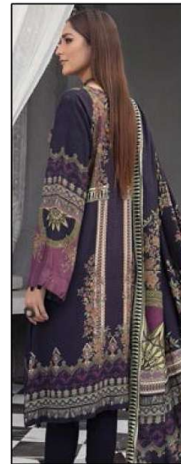

1308

1309

Rangrez

Classy Luxury Cotton Collection.

DIGITAL PRINTED HEAVY COTTON TOP (2.50 MTR)  
DIGITAL PRINTED DUPATTA (2.25 MTR)  
PURE COTTON BOTTOM (2.50 MTR)

\*COMPLIMENTARY COPY NOT FOR SALE\*

1310

D. 110 - 1303