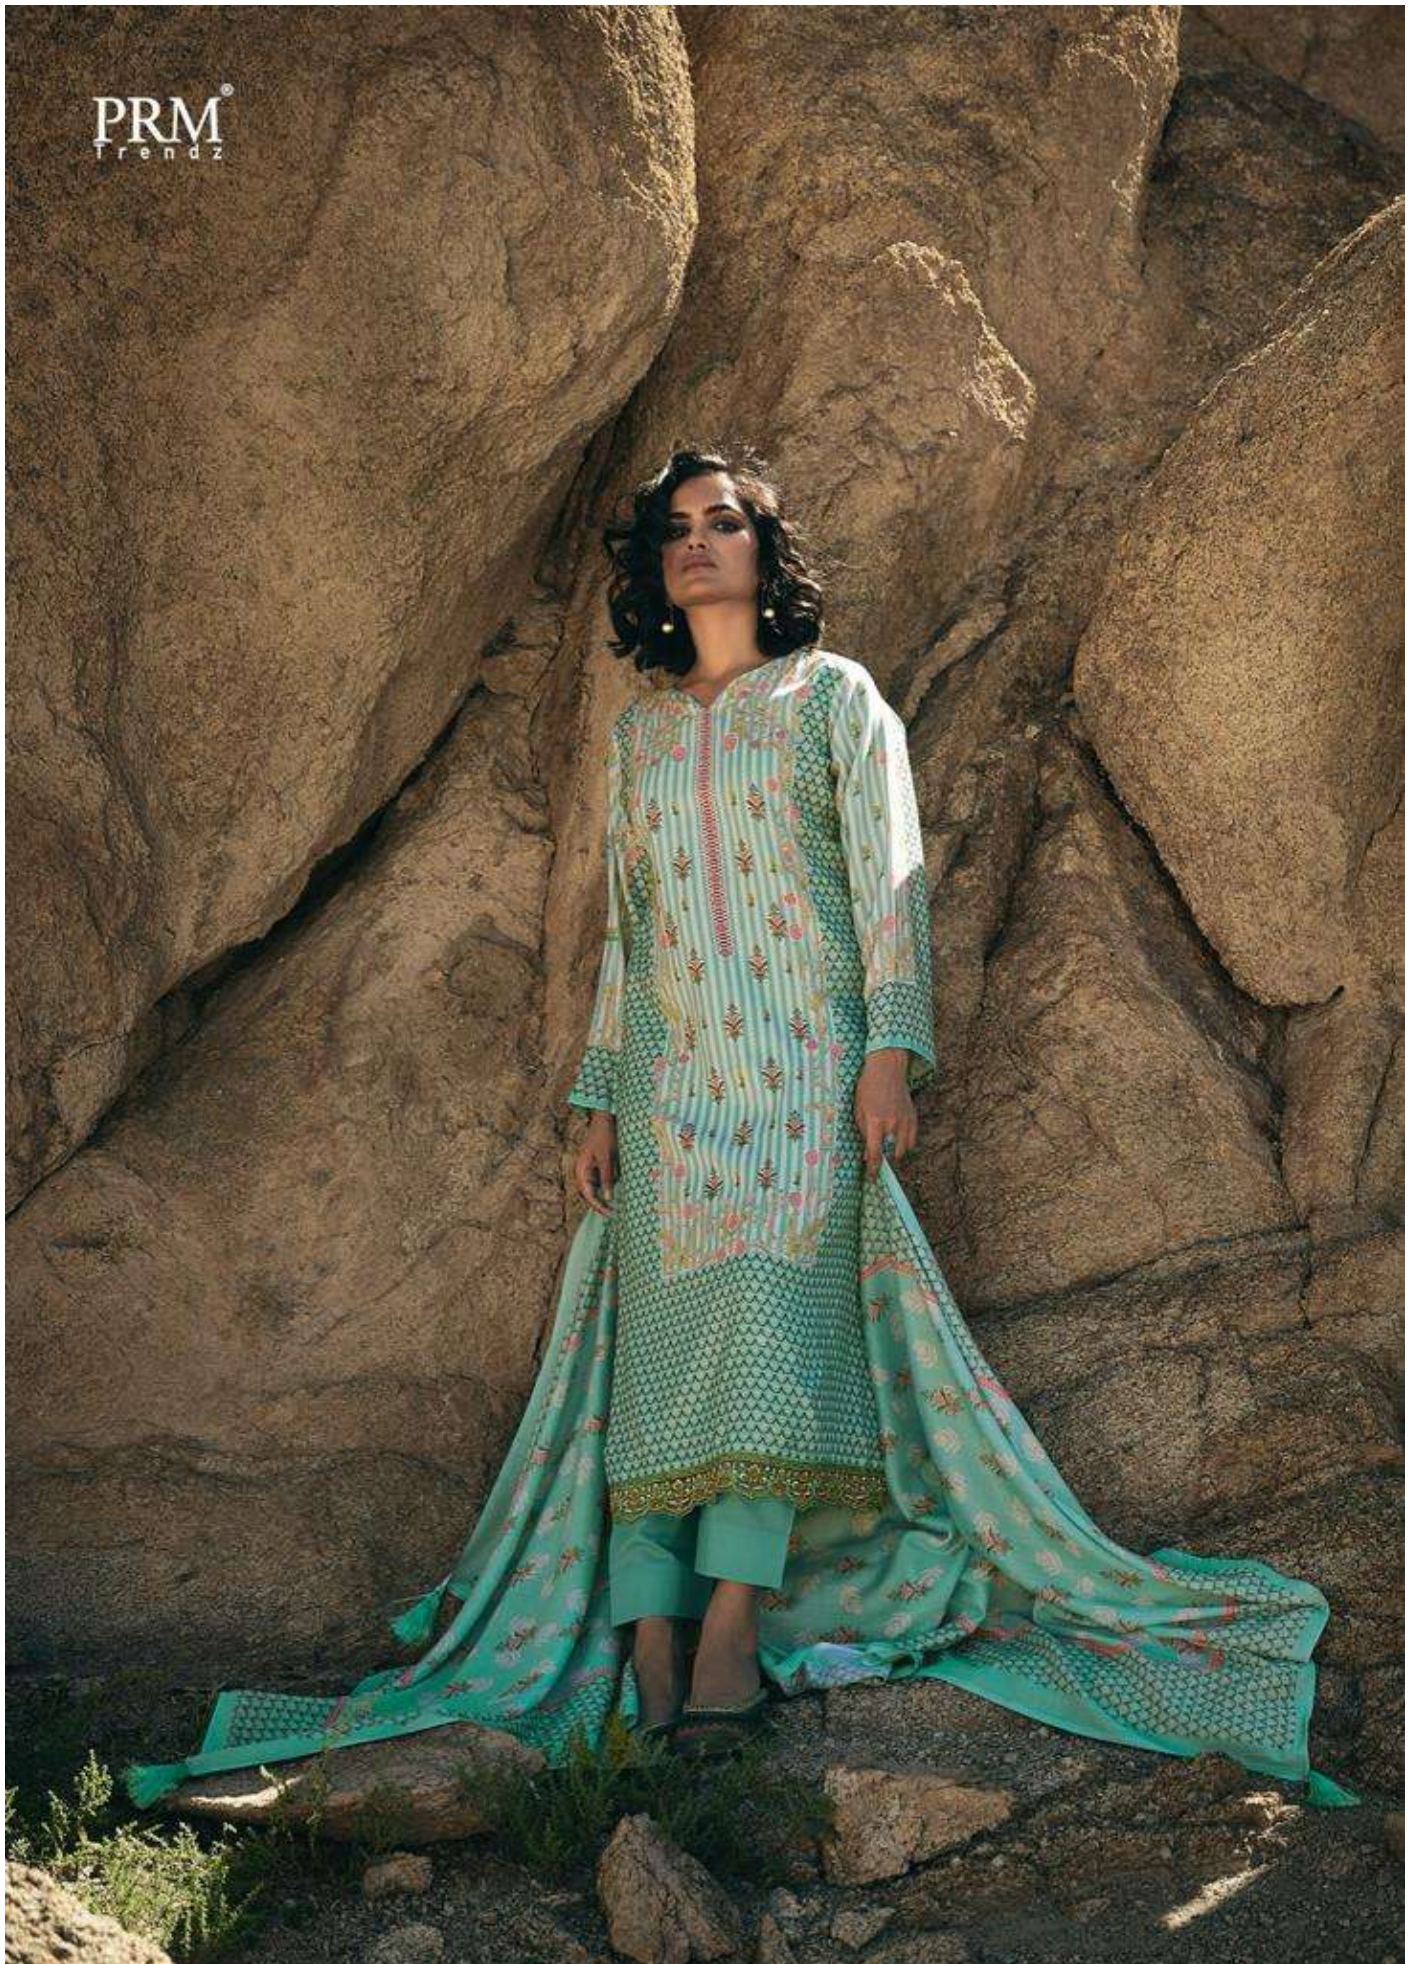

PRM®
Trendz