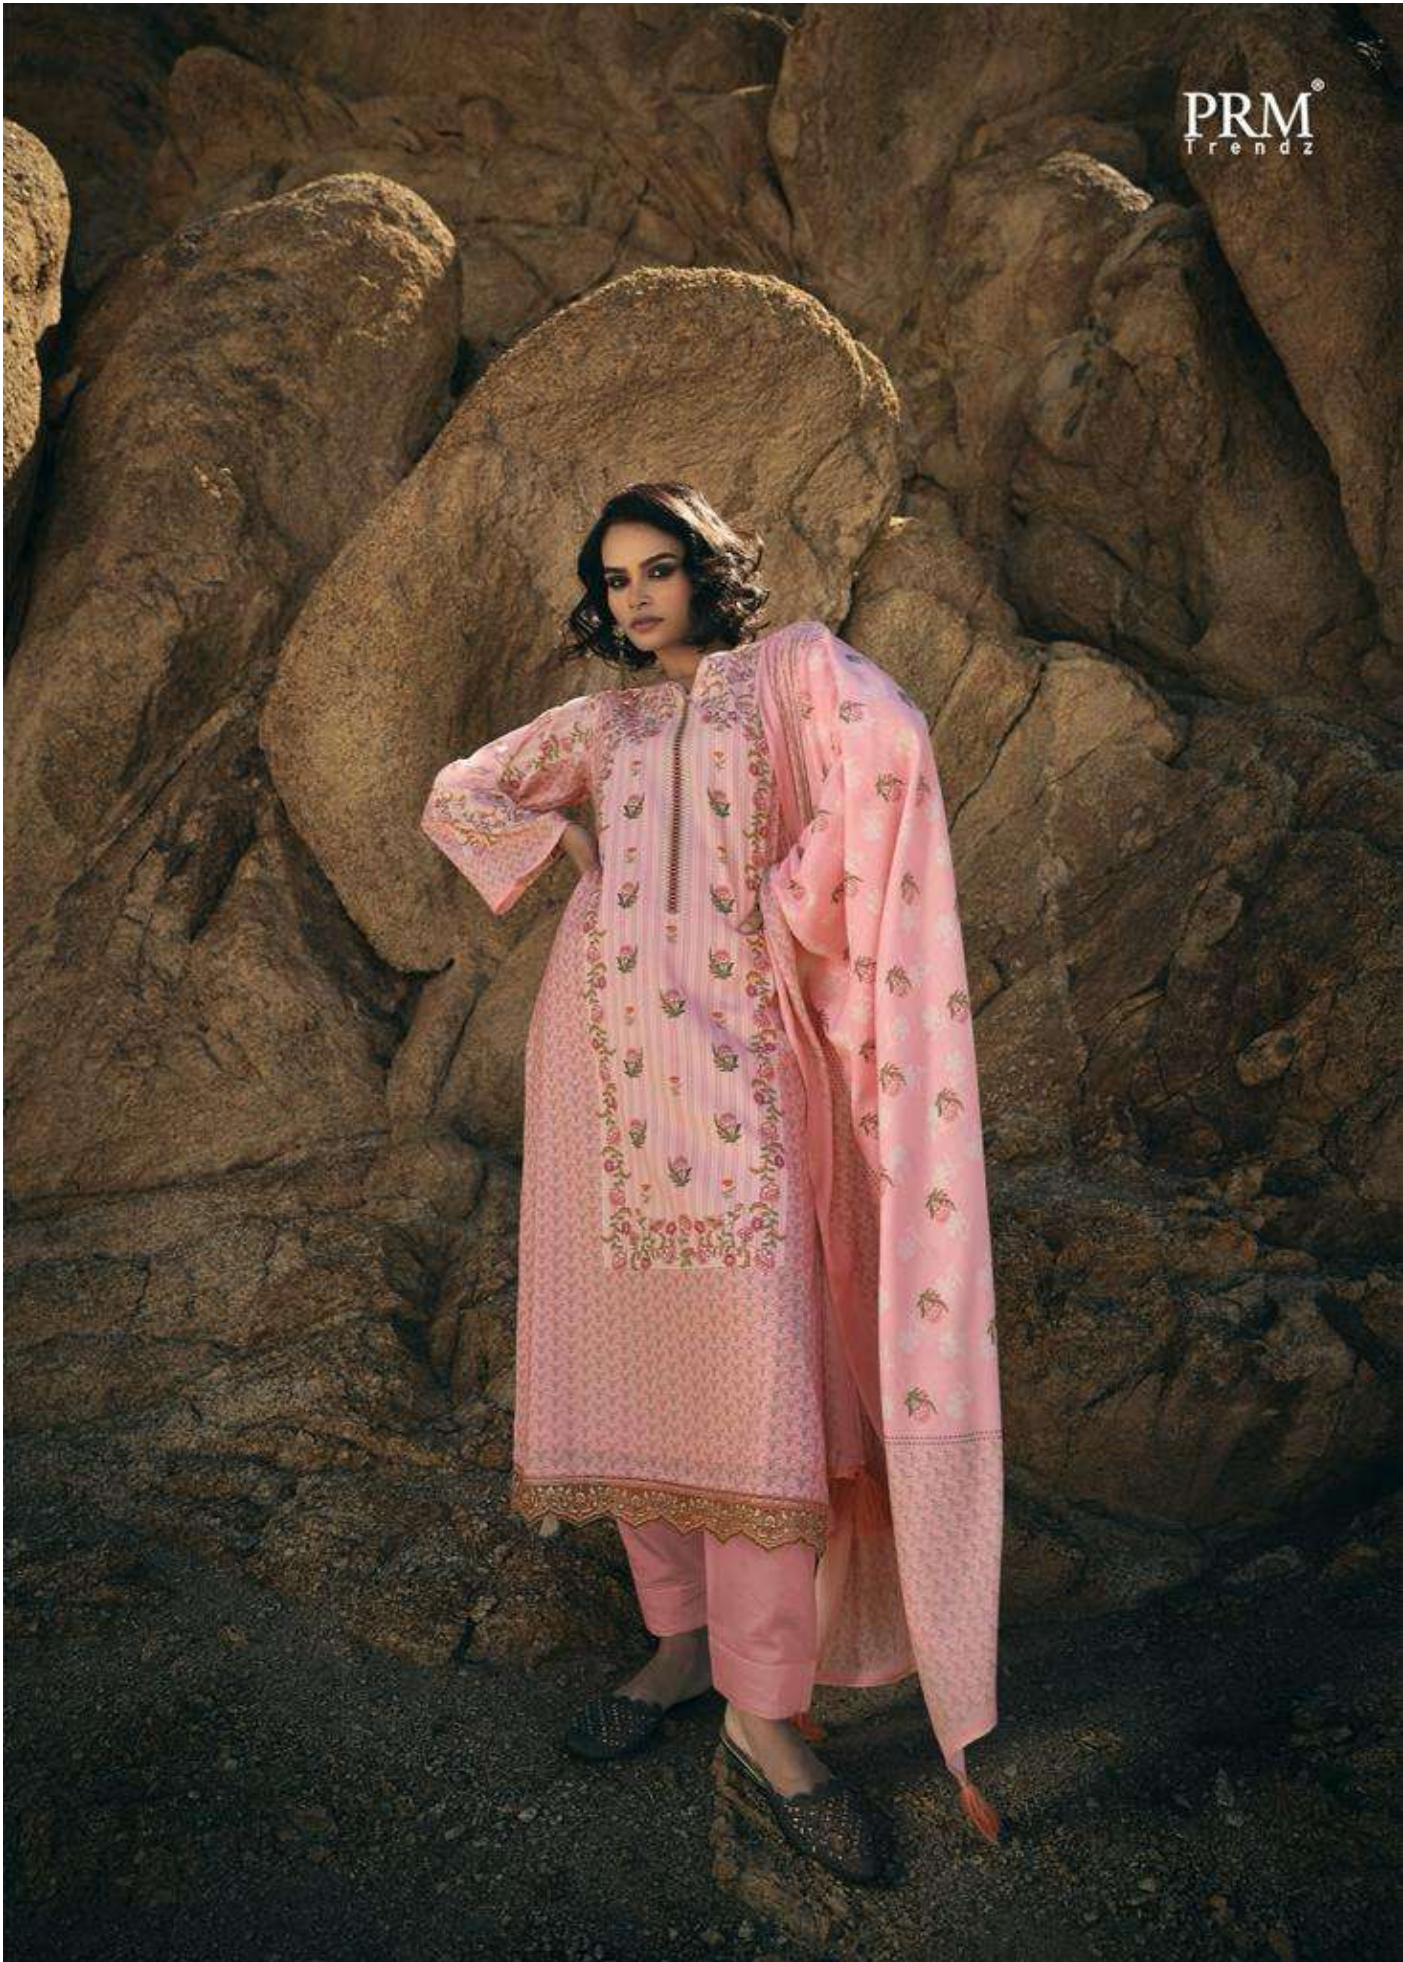

PRM®
Trendz