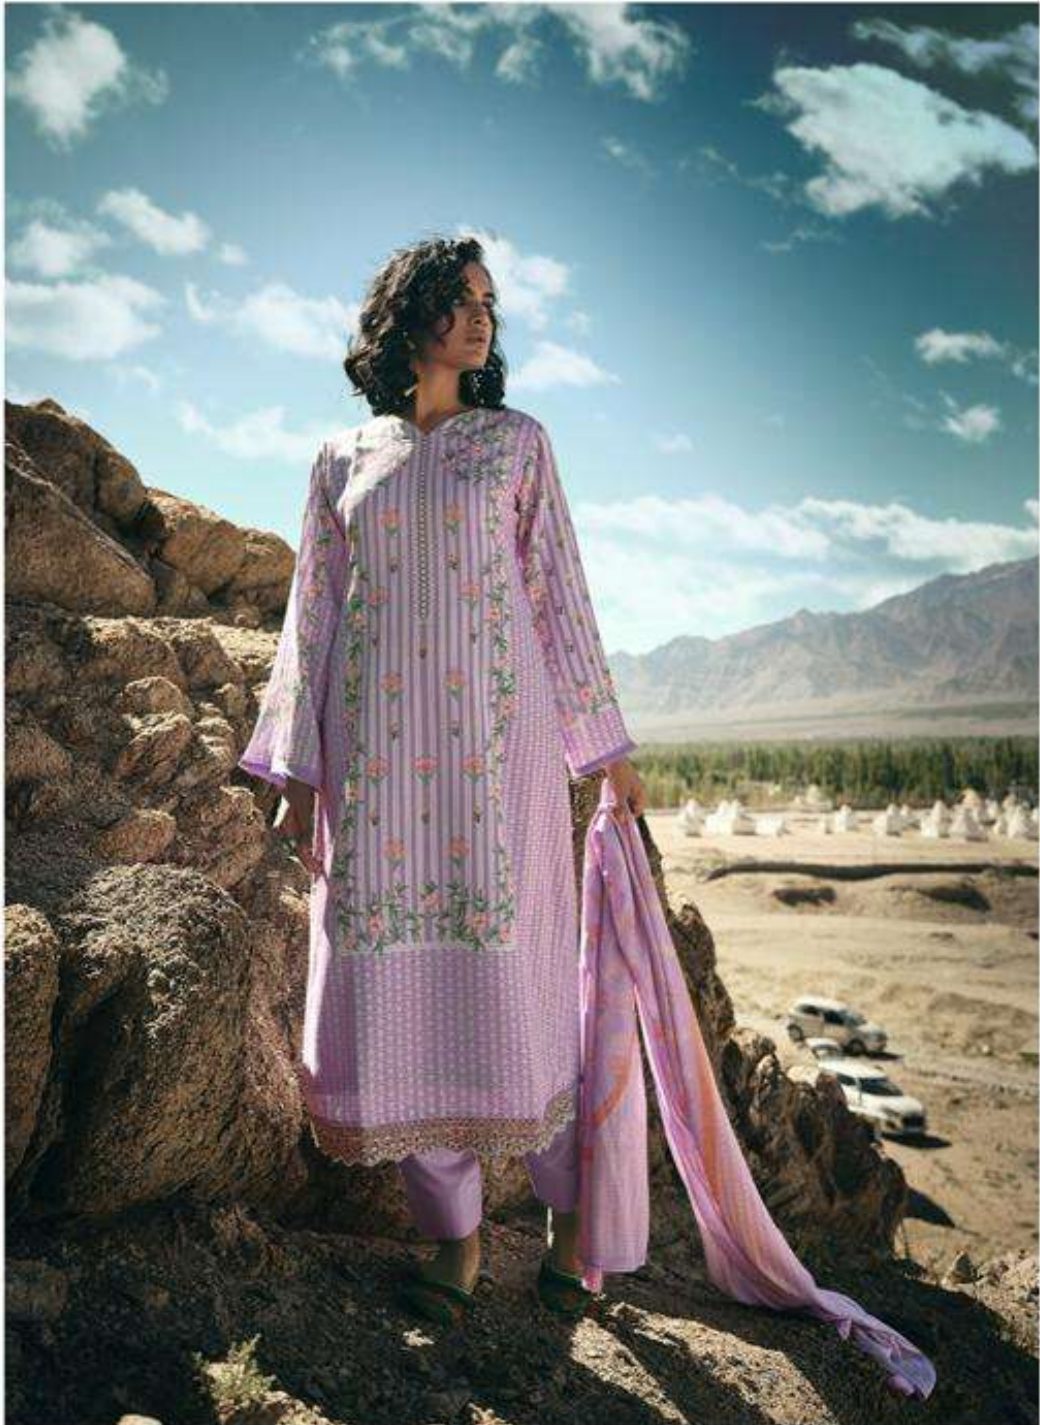

PRM®
Trendz