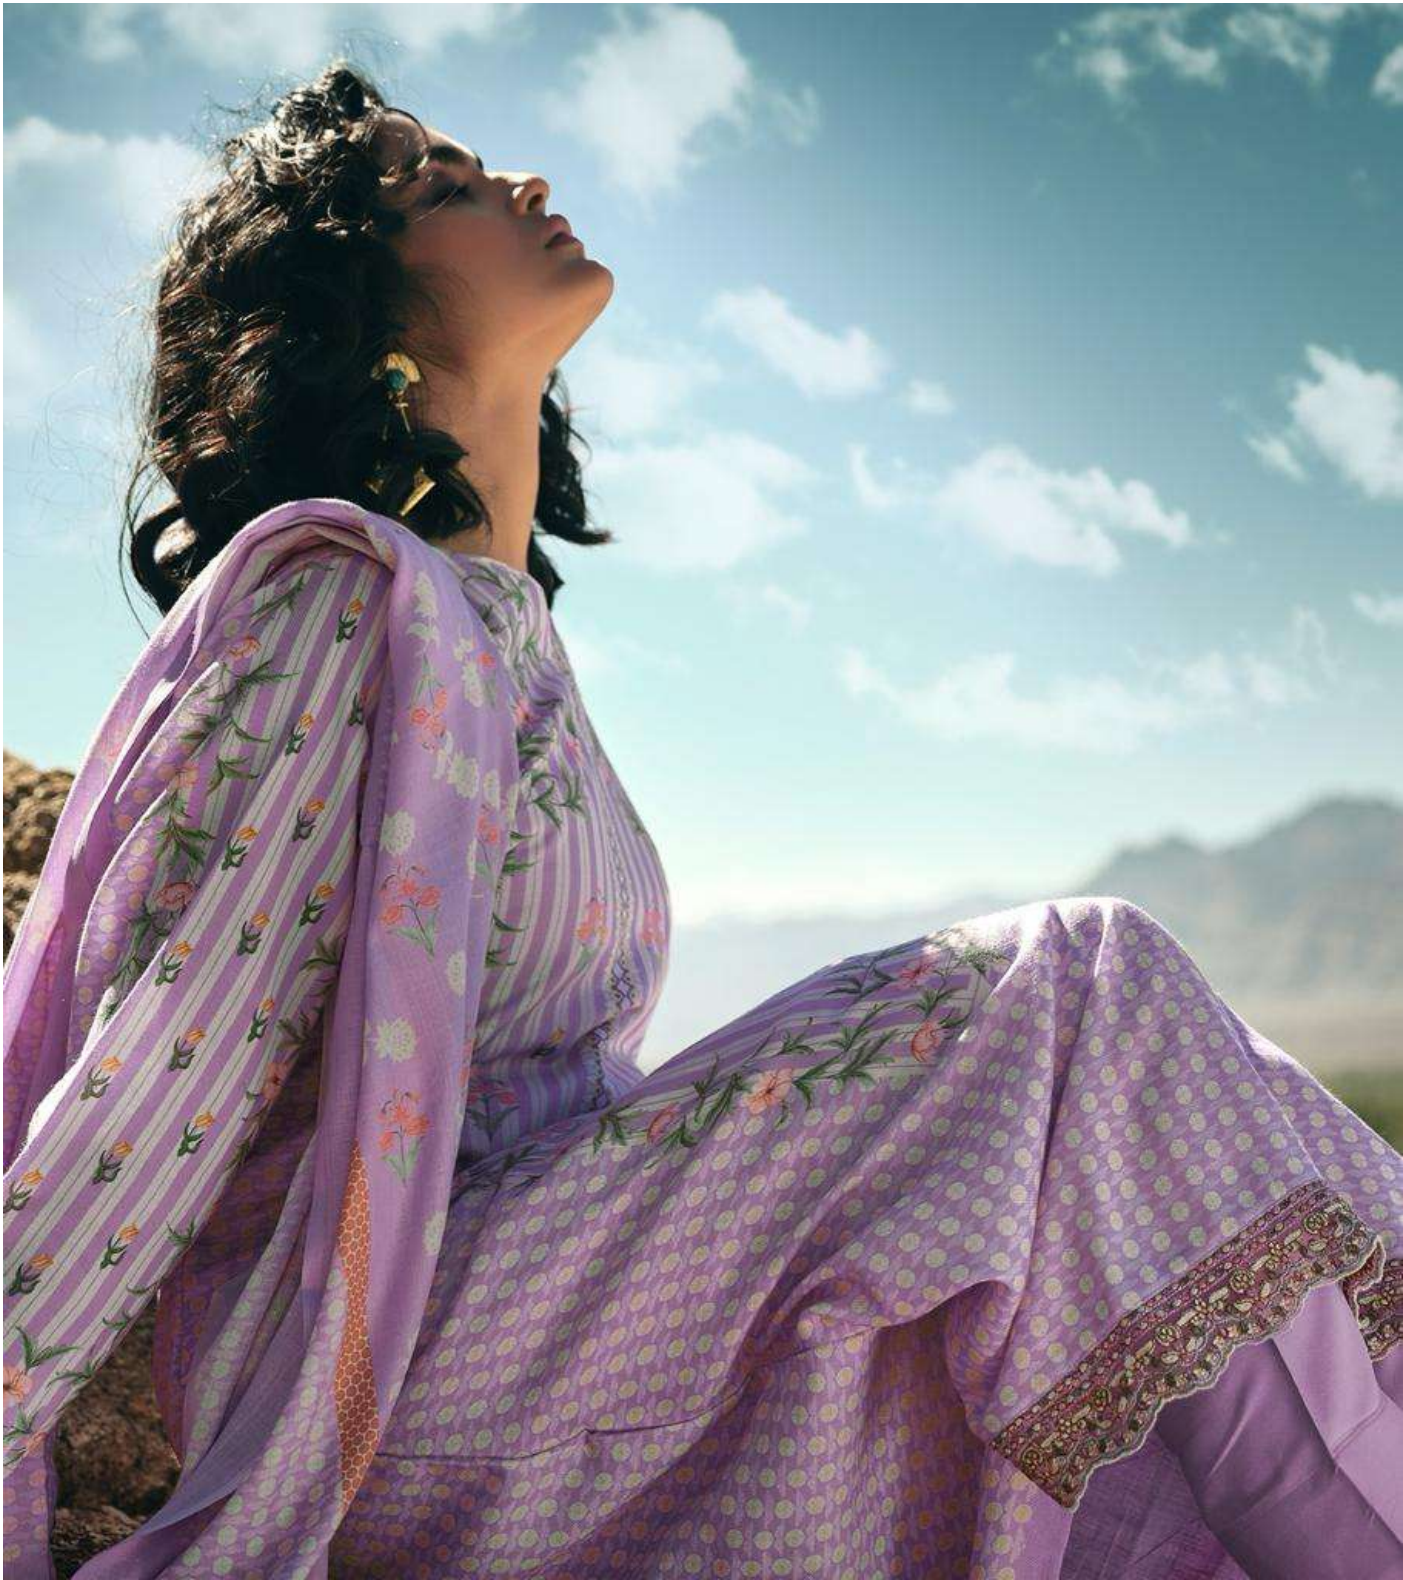

Against the golden drapery of Rajasthani,
Ara, she stands in the sun, always
moist. HER ATTIRE IS THE
COLOUR OF sand, an alloy of red,
blue and white.
History. Every step she takes is a story,
whispered from bystander to by-
stander, about a lady's culture.

PRM[®]
Trendz

Against the golden drapery of Rajasth
Ara, she stands in the sun, always
moist. HER ATTIRE IS THE
COLOUR OF sand, an alloy of red
and white.
History. Every step she takes is a story,
whispered from bystander to by-
stander, about a lady's culture.

AT FIRST GLANCE SHE SEEMS UNREAL. AS HER STEPS REcede INTO THE LANDSCAPE, **ONLOOKERS**
SEE A TRAIL ONE WHICH LEAVES THEM AWESTRUCK. THIS STREAK OF BLUE ACROSS THE
DESERT LANDSCAPE IS DISCUSSED, DEBATED, AND WORSHIPPED. UNTIL ONE DAY TIME BURIES IT
UNDER THE SANDS. ON COLD NIGHTS, PEOPLE STILL RECOLLECT THE DRESS AND THE GORGEOUS
BELLE WITH FONDNESS.

TWO WEST DELAWARE

AT FIRST GLANCE, SHE SEEMS UNREAL. AS HER STEPS RECEDE INTO THE LANDSCAPE, ONLOOKERS SEE A TRAIL ONE WHICH LEAVES THEM AWESTRUCK. THIS STREAK OF BLUE ACROSS THE DESERT LANDSCAPE IS DISCUSSED, DEBATED AND WORSHIPPED. UNTIL ONE DAY, TIME BURIES IT UNDER THE SANDS. ON COLD NIGHTS, PEOPLE STILL RECOLLECT THE DRESS AND THE GORGEOUS BELLE WITH FONDNESS.