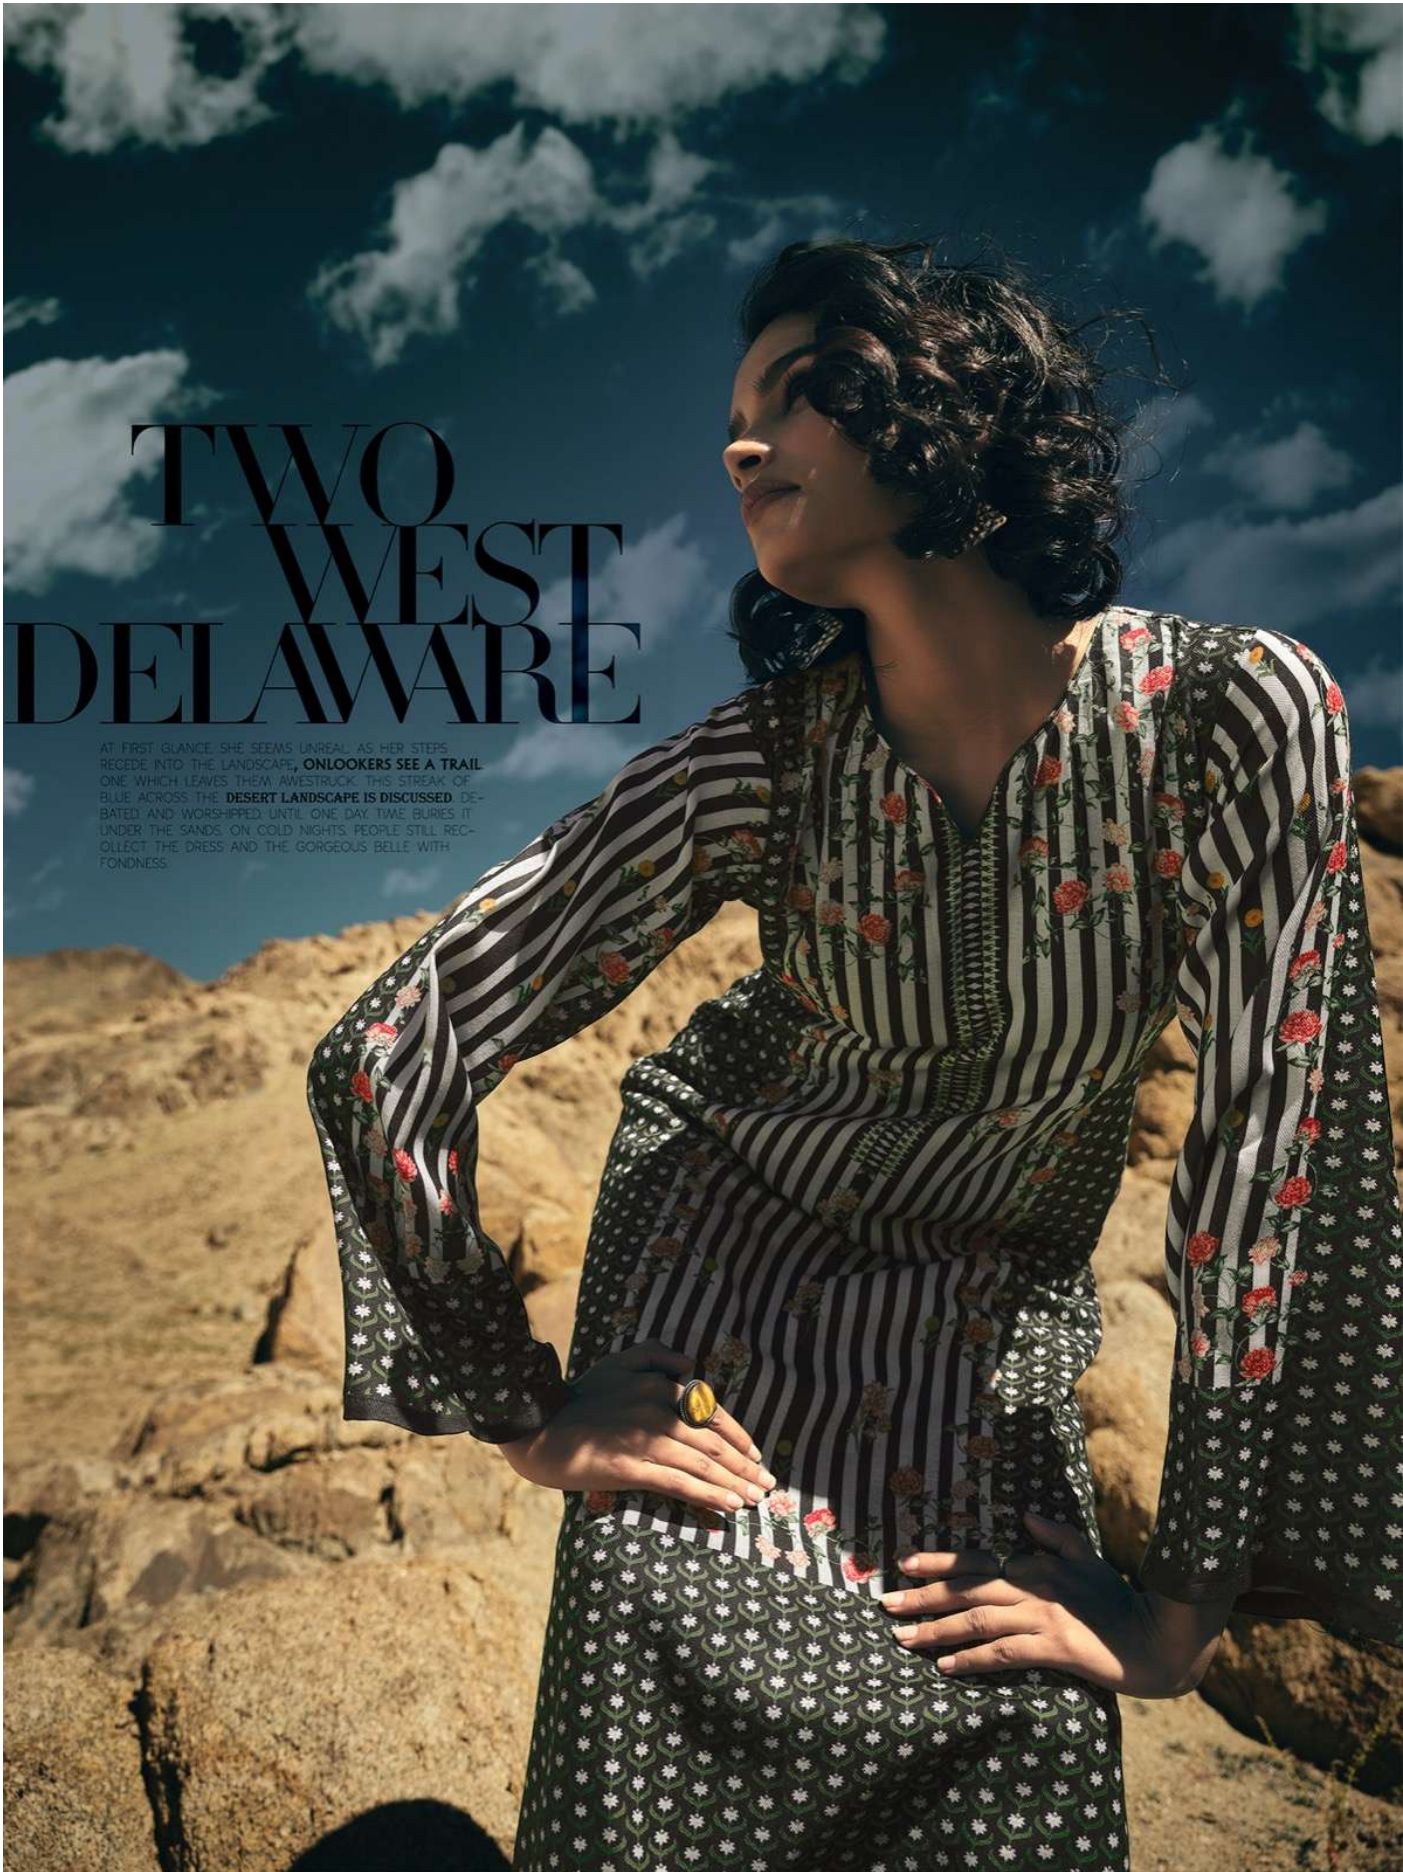

TWO WEST DELAWARE

AT FIRST GLANCE, SHE SEEMS UNREAL. AS HER STEPS RECEDE INTO THE LANDSCAPE, ONLOOKERS SEE A TRAIL ONE WHICH LEAVES THEM AWESTRUCK. THIS STREAK OF BLUE ACROSS THE DESERT LANDSCAPE IS DISCUSSED, DEBATED AND WORSHIPPED. UNTIL ONE DAY, TIME BURIES IT UNDER THE SANDS. ON COLD NIGHTS, PEOPLE STILL RECOLLECT THE DRESS AND THE GORGEOUS BELLE WITH FONDNESS.