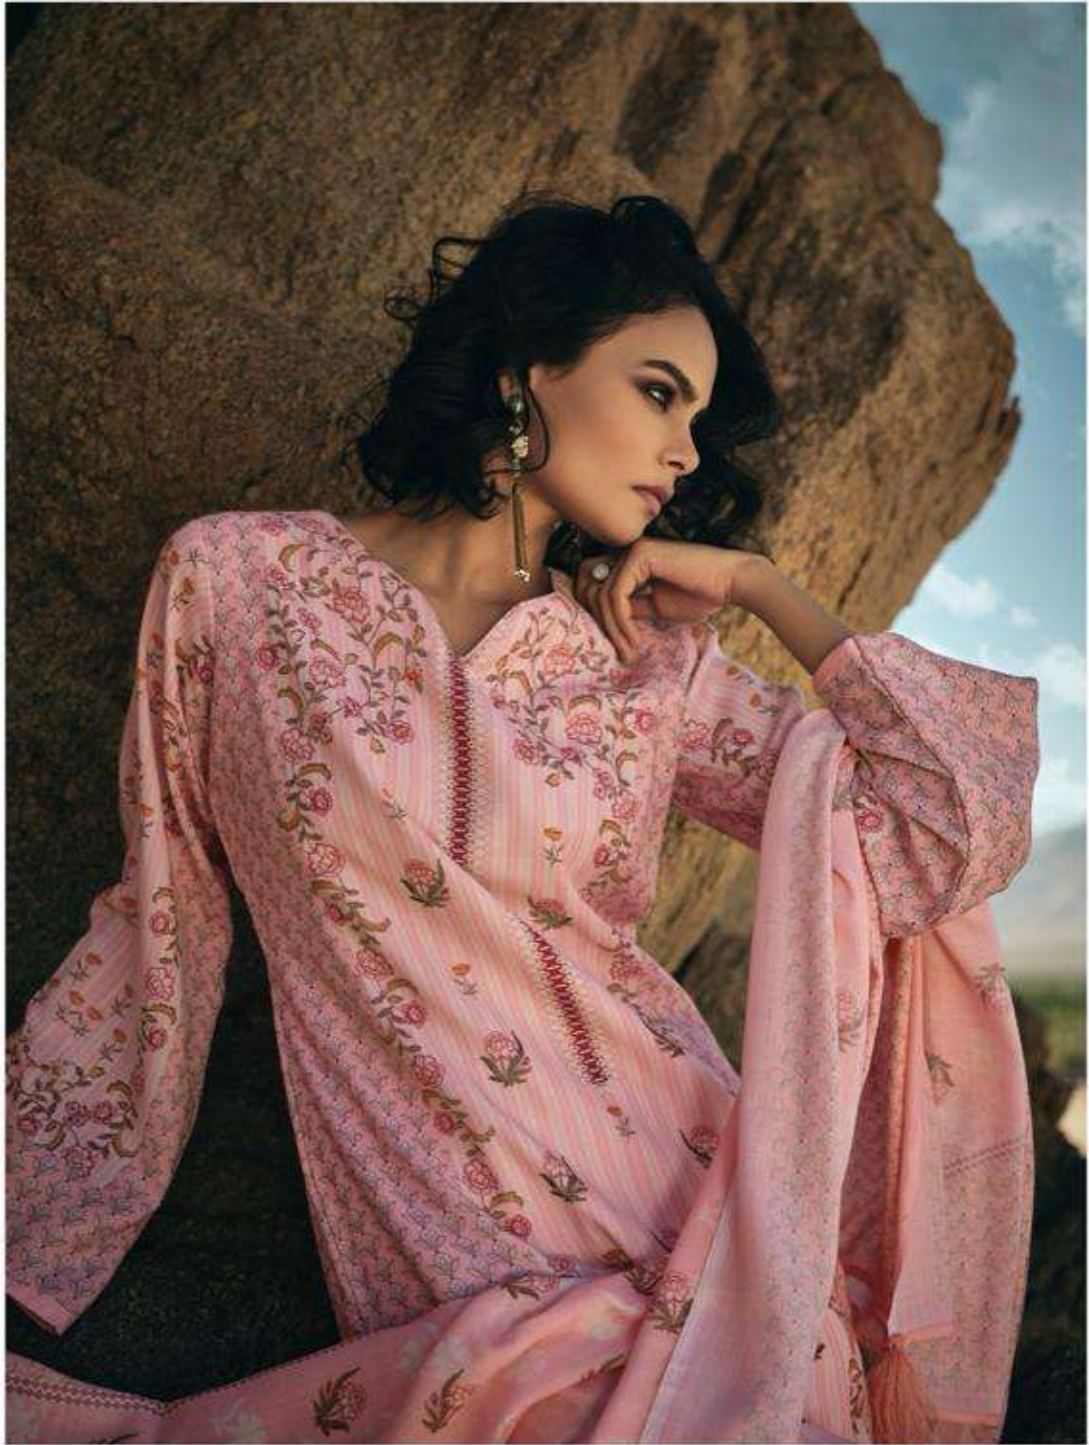

SPELLBINDING MAGIC

CLAD IN TERESA WAKAMETZ, YOU HAVE PURSES BEYOND THE ORDINARY.