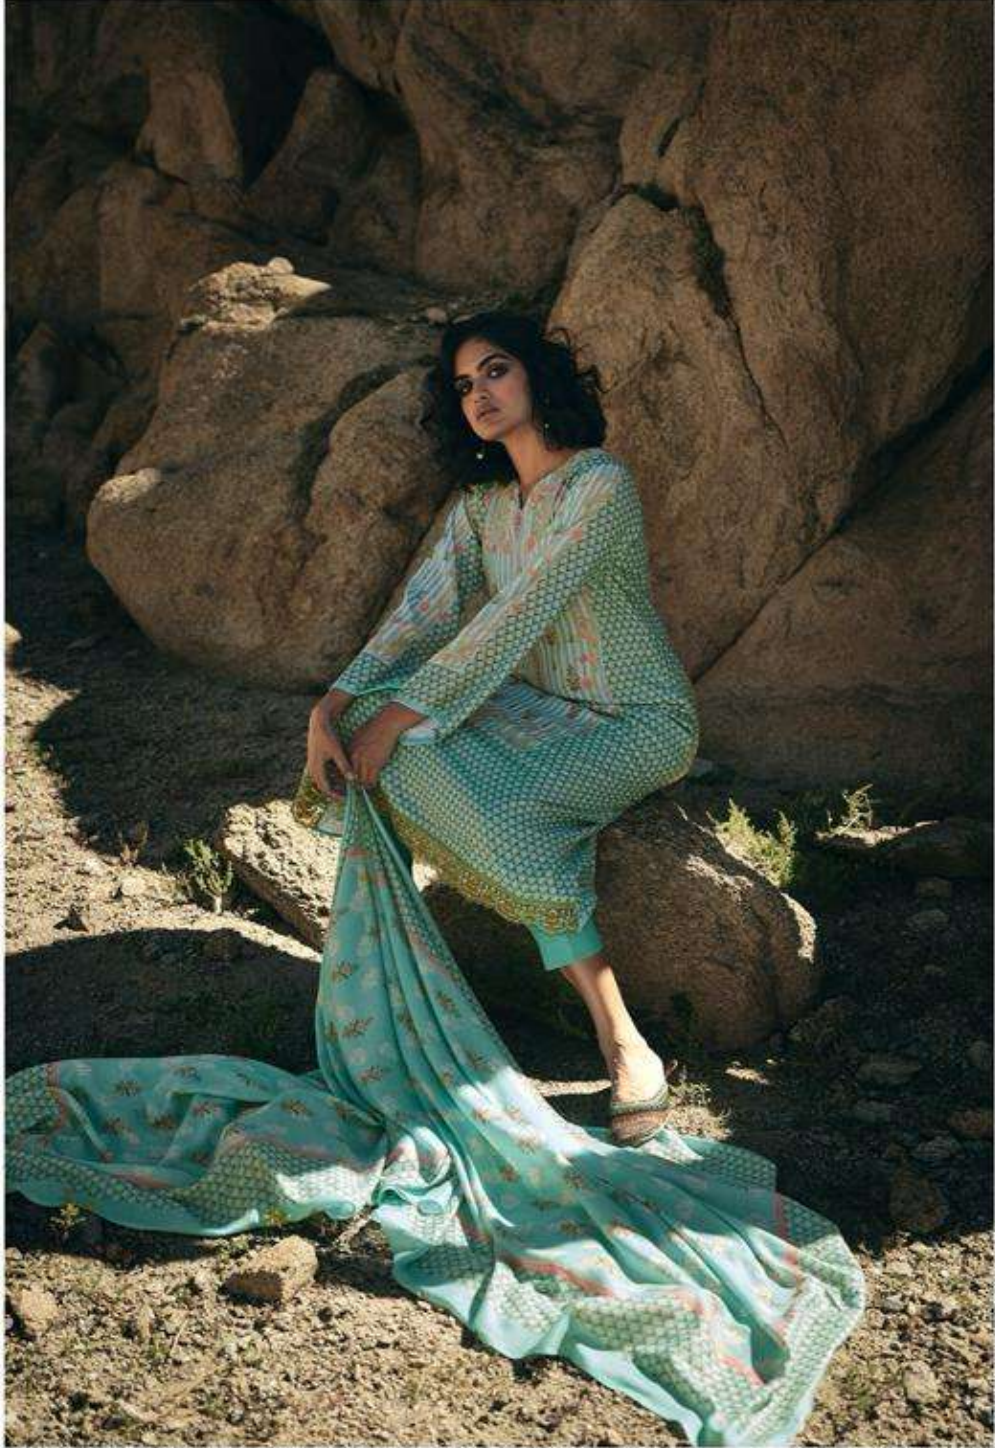

SPELLBINDING MAGIC

CLAD IN THIS SALWAR KAMEEZ, YOU HAVE POWERS BEYOND THE ORDINARY.