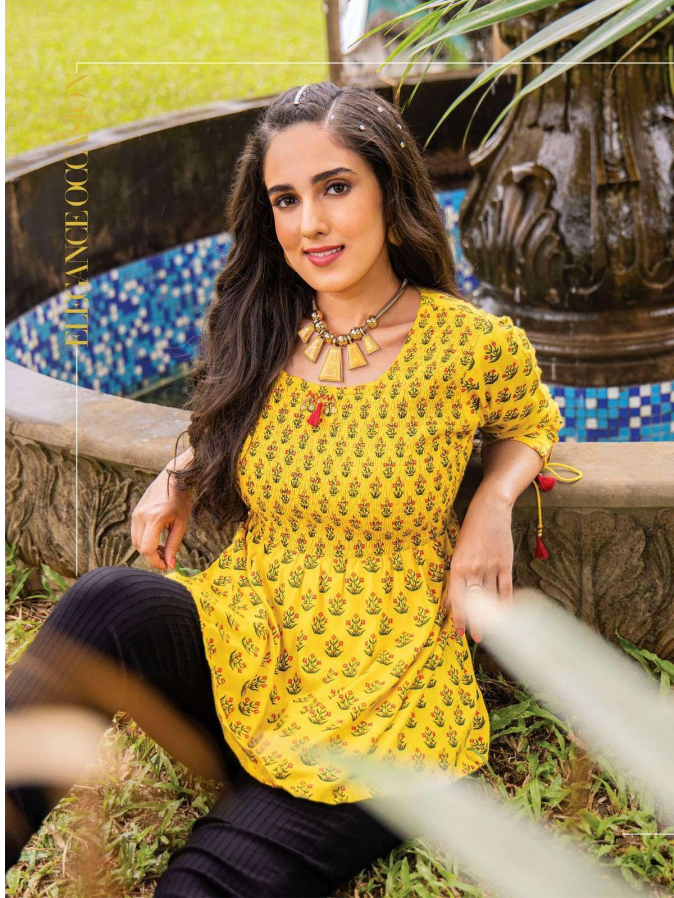

HERITAGE

Candy 207

HERITAGE

Candy 206

She wears that a color which and she wears summer wear colors and for the comfort of she wears that a pair of sunglasses colors your mood and gives your personality.

HERITAGE

At Heritage, we collect fresh finds from the streets of fabulous cities.

HERITAGE
FASHION

FASHION LOOK

Candy 205

ELEGANCE OCCURS