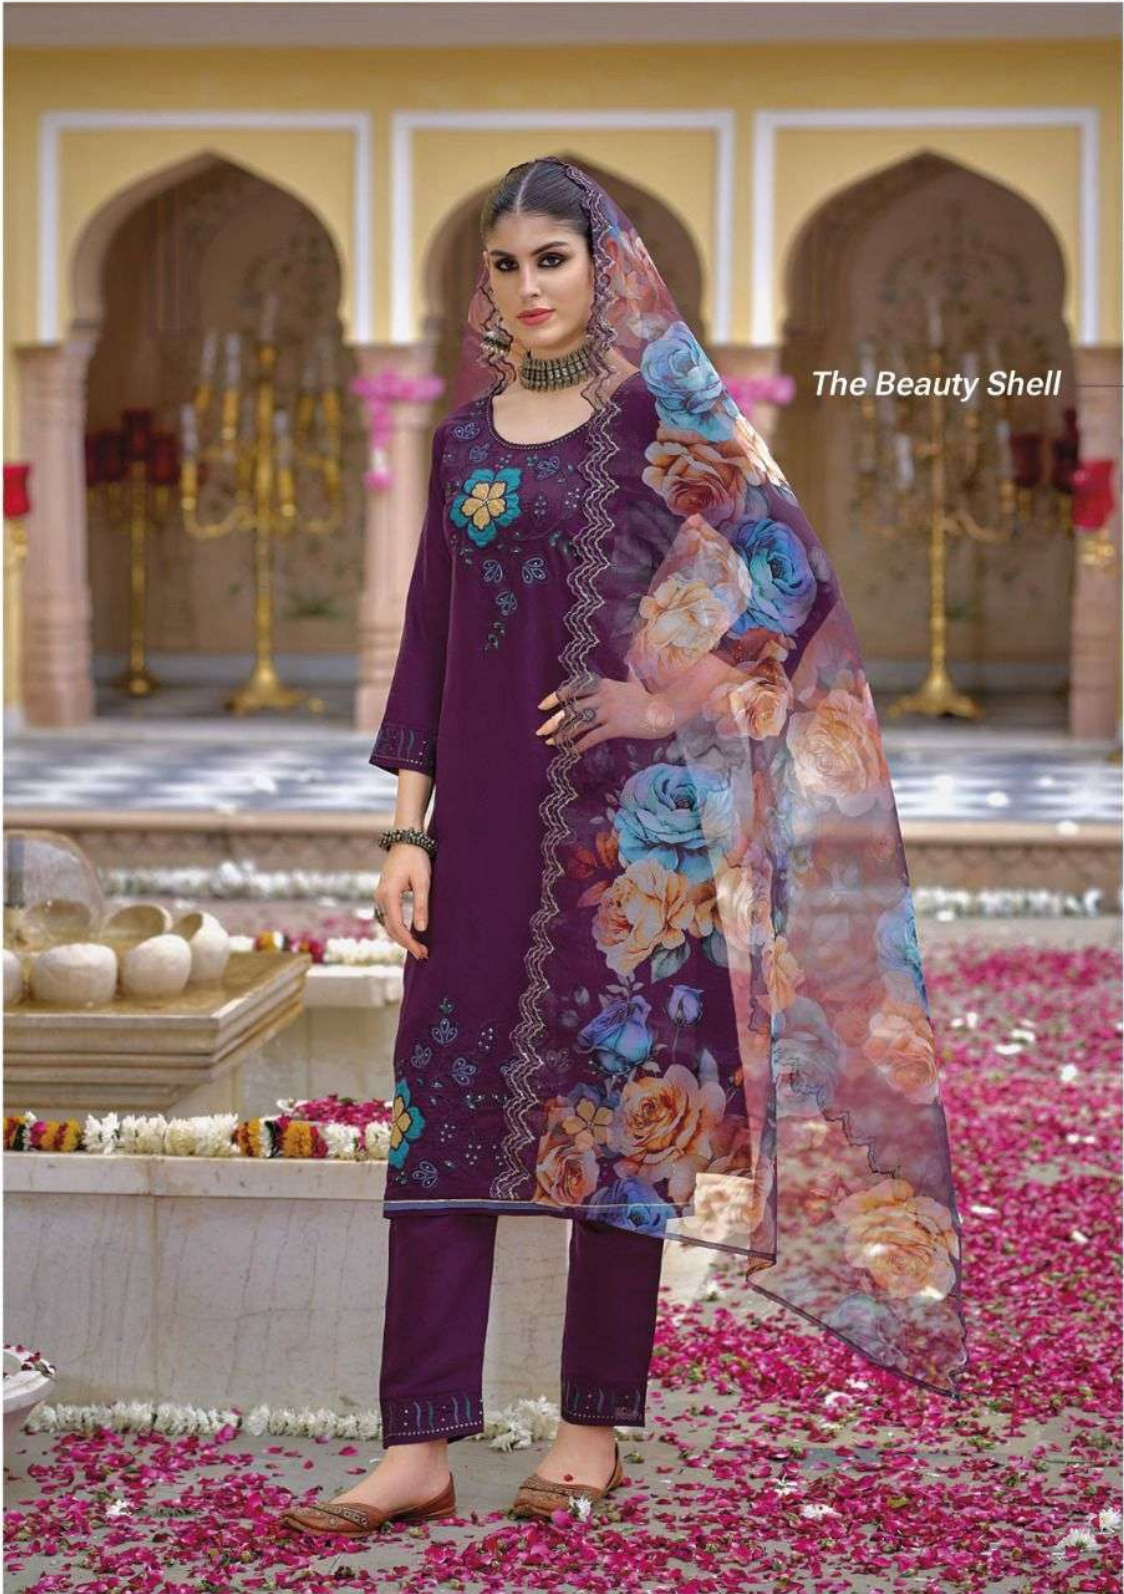

KALEE

fashion

EMBROIDERED EMBROID WEAR

*Drapes in Dreams*

BN - 42382

*The Beauty Shell*

BN - 42383

KAILEE