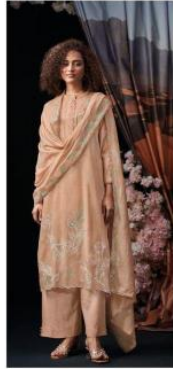

S4679-B

S4679-A