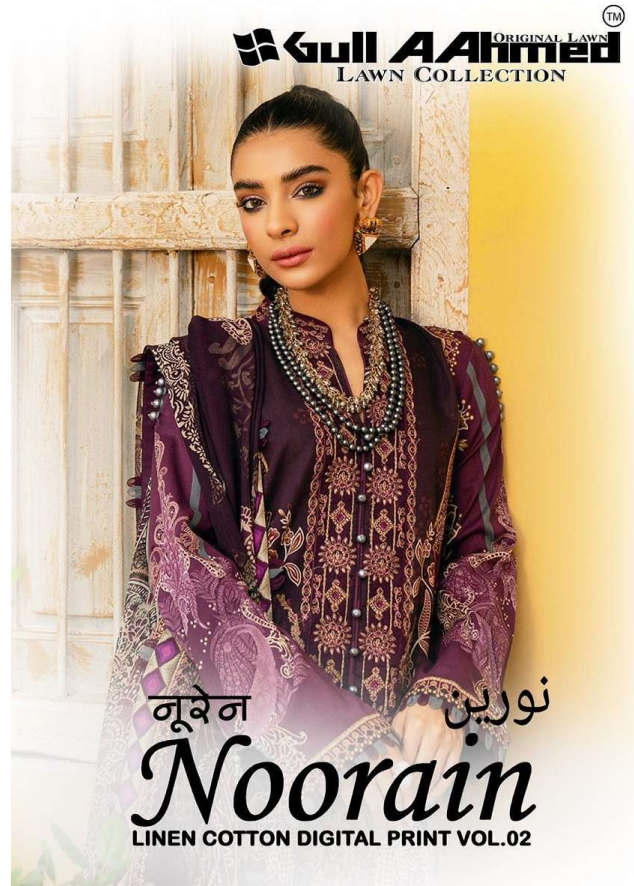

Style
INSTINCT

In this collection of day party you get more colors, more details, more fashion.

GA-3121/ 3-PIECE

Gull Ahmed
LAWN COLLECTION

Charming
A U R A

GA-3120 / 3-PIECE

 **Gull Ahmed** ORIGINAL LAWNTM
LAWN COLLECTION