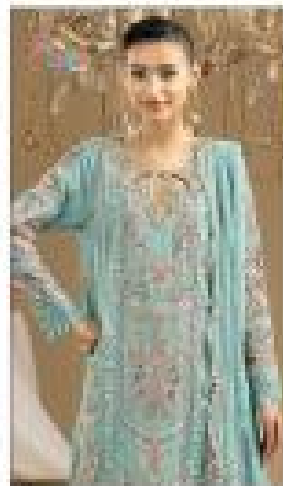

Chiffons

SF-5581-C

**TOP:- EMBROIDERED HEAVY CHIFFON
WITH HEAVY HAND KHATLI WORK
DUPATTA:- CHIFFON EMBROIDERED
BOTTOM / INNER:- FRENCH**

☒ DRY CLEAN ONLY
☒ DO NOT USE ANY BLEACH OR STAIN REMOVING CHEMICAL
☒ IRON THE FABRIC AT MODERATE TEMPERATURE
DISCLAIMER:
COLORS MIGHT APPEAR SLIGHTLY DIFFERENT DUE TO
PHOTOGRAPHIC/LIGHTING EQUIPMENT USED
SOME ACCESSORIES/EMBELLISHMENTS USED ARE ONLY FOR
SHOOT PURPOSES AND NOT PART OF THE ACTUAL SUIT

SF-5581

SF-5581-B

SF-5581-C

SF-5581-D

Chiffon

TOP- EMBROIDERED CHIFFON
WITH HEAVY TISSUE CLAYD PINK
SIPATTA- CHIFFON EMBROIDERED
BOTTOM / DRESS- PINKO