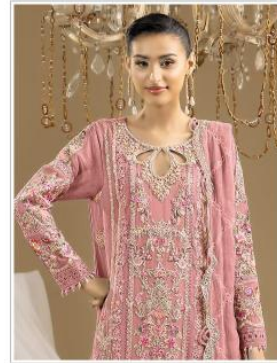

Chiffons

SF-5581-B

**TOP:- EMBROIDERED HEAVY CHIFFON
WITH HEAVY HAND KHATLI WORK
DUPATTA:- CHIFFON EMBROIDERED
BOTTOM / INNER:- FRENCH**