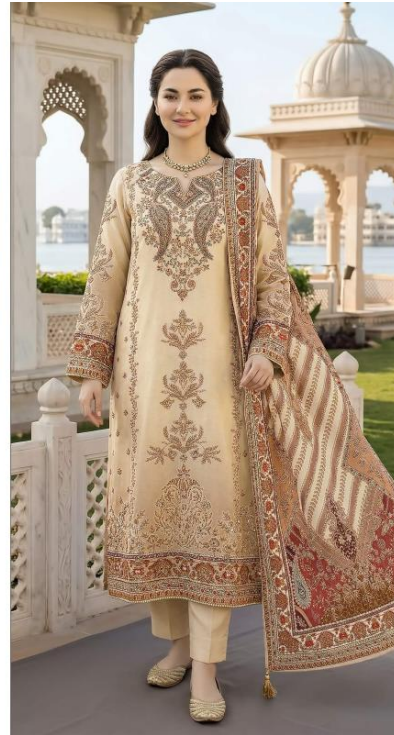

PRINT
WORK
ITAL PRINT
'ON

KT-335-D

TOP:- PURE VISCOUS MASLIN DIGITAL PRINT
WITH AARI AND WORK DIMOND WORK
DUPATTA:- PURE VISCOUS MASLIN DIGITAL PRINT
BOTTOM / INNER:- PURE VISCOUS RAYON

KT-335-C

TOP:- PURE VISCOUS MASLIN DIGITAL PRINT
WITH AARI AND WORK DIMOND WORK
DUPATTA:- PURE VISCOUS MASLIN DIGITAL PRINT
BOTTOM / INNER:- PURE VISCOUS RAYON

KT-335-B

TOP:- PURE VISCOUS MASLIN DIGITAL PRINT
WITH AARI AND WORK DIMOND WORK
DUPATTA:- PURE VISCOUS MASLIN DIGITAL PRINT
BOTTOM / INNER:- PURE VISCOUS RAYON

TOP:- PURE VISCOUS MASLIN DIGITAL PRINT
WITH AARI WORK AND DIMOND WORK
DUPATTA:- PURE VISCOUS MASLIN DIGITAL PRINT
BOTTOM / INNER:- PURE VISCOUS RAYON

KT-335

KT-335-B

KT-335-C

KT-335-D

KT-335

TOP:- PURE VISCOUS MASLIN DIGITAL PRINT
WITH AARI AND WORK DIMOND WORK
DUPATTA:- PURE VISCOUS MASLIN DIGITAL PRINT
BOTTOM / INNER:- PURE VISCOUS RAYON

PRINT
WORK
ITAL PRINT
'ON