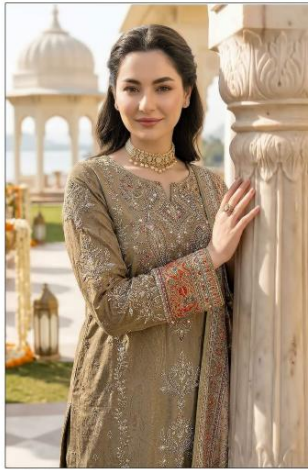

PRINT
WORK
ITAL PRINT
'ON

KT-335-D

TOP:- PURE VISCOUS MASLIN DIGITAL PRINT
WITH AARI AND WORK DIMOND WORK
DUPATTA:- PURE VISCOUS MASLIN DIGITAL PRINT
BOTTOM / INNER:- PURE VISCOUS RAYON

KT-335-C

TOP:- PURE VISCOUS MASLIN DIGITAL PRINT
WITH AARI AND WORK DIMOND WORK
DUPATTA:- PURE VISCOUS MASLIN DIGITAL PRINT
BOTTOM / INNER:- PURE VISCOUS RAYON

KT-335-B

TOP:- PURE VISCOUS MASLIN DIGITAL PRINT
WITH AARI AND WORK DIMOND WORK
DUPATTA:- PURE VISCOUS MASLIN DIGITAL PRINT
BOTTOM / INNER:- PURE VISCOUS RAYON

TOP:- PURE VISCOUS MASLIN DIGITAL PRINT
WITH AARI WORK AND DIMOND WORK
DUPATTA:- PURE VISCOUS MASLIN DIGITAL PRINT
BOTTOM / INNER:- PURE VISCOUS RAYON