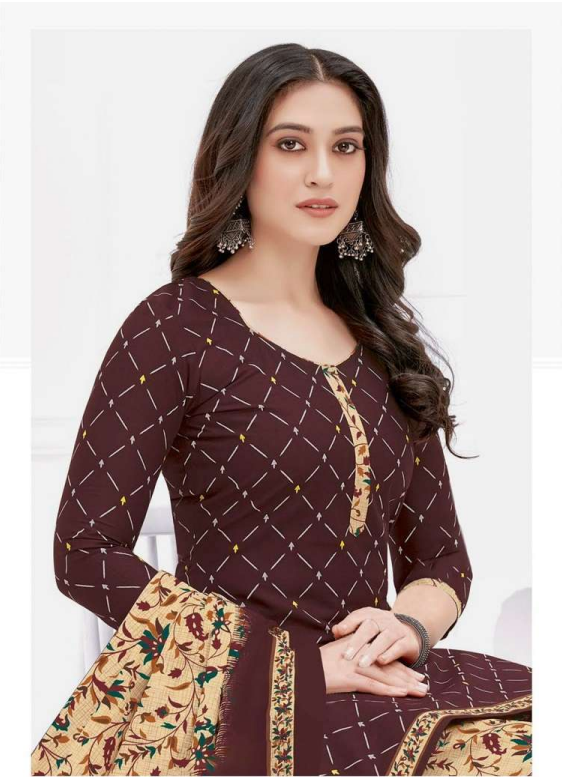

Nafsa Cotton[®]
100% Cotton Salwar Suits

#-3007

#-3001

#-3002

#-3003

#-3004

#-3005

#-3006

#-3007

#-3008

#-3009

#-3010

Nafsa Cotton[®]
100% Cotton Salwar Suits

#-3010

#-3009

#-3008

Nafise Cotton[®]
100% Cotton Salwar Suits

#-3007

ELEGANT LOOK

Classic to temporary- the contemporary designs with classy colors giving luxurious touch with finished heavy look.

#-3006

#-3005

#-3004

ENAMOUR LOOK