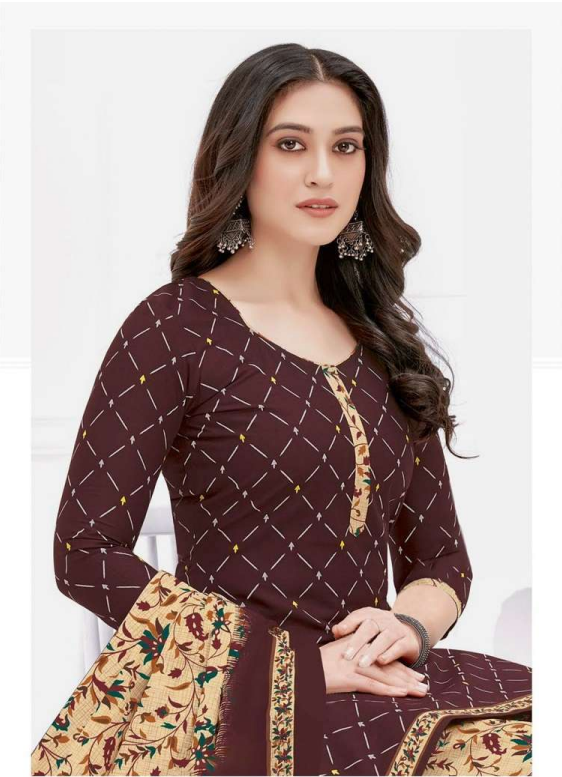

ENAMOUR LOOK

Giving a whole new meaning to tradition with our remarkable designs.