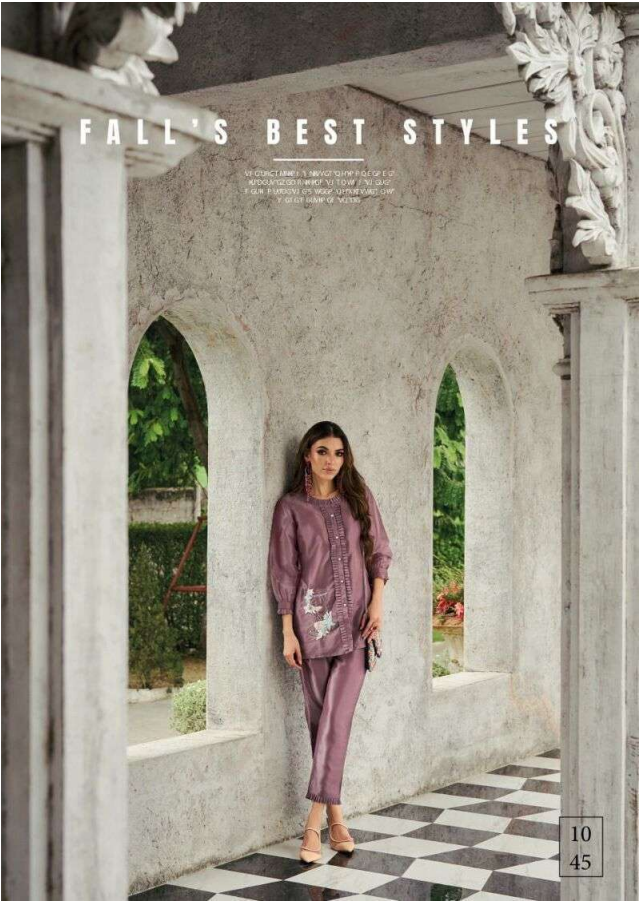

FALL'S BEST STYLES