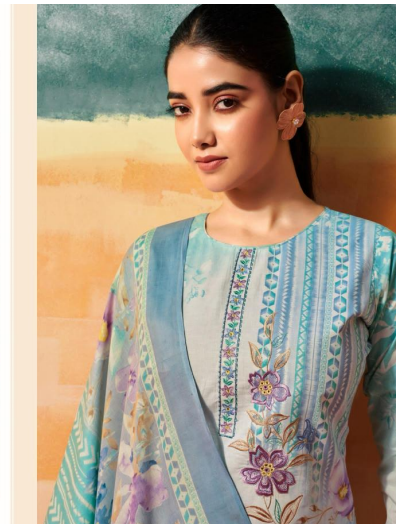

5604

5605

5606

MUMTAZ ARTS  
5602

MUMTAZ ARTS  
5603

**• TOP •**  
 PURE DIGITAL PRINT COTTON CAMBRIC  
 WITH EXCLUSIVE DESIGNER EMBROIDERY

**• DUPATTA •**  
 OPTION 1 - PURE LAWN DIGITAL PRINT BOX PALLU  
 OPTION 2 - PURE CHIFFON JAPAN DIGITAL PRINT