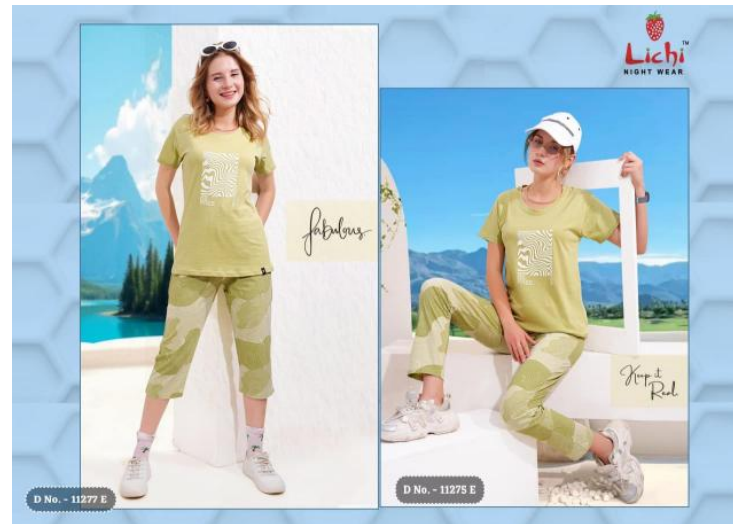

LichiTM
NIGHT WEAR

LichiTM
NIGHT WEAR

Lihu
Charmee

lichiapparels
10 PCS PACK

D No. - 11277 E

D No. - 11278 E

Lichi
NIGHT WEAR

Pihu
Charmee