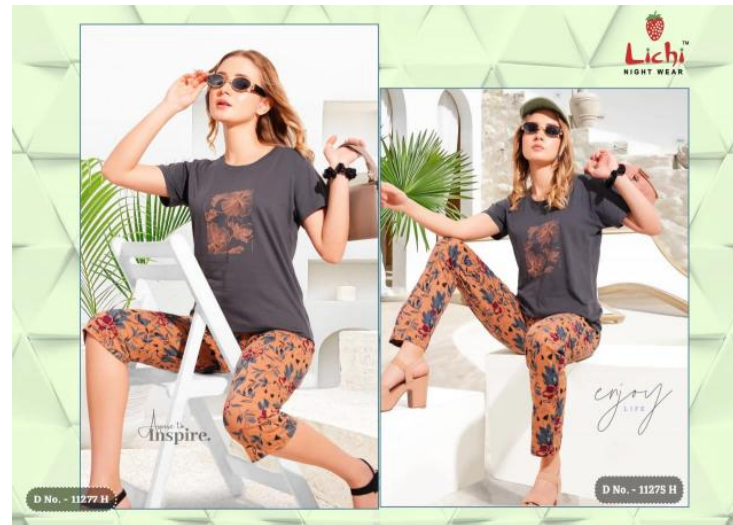

LichiTM
NIGHT WEAR

LichiTM
NIGHT WEAR

Lihu
Charmee

lichiapparels
10 PCS PACK

D No. - 11277 E

D No. - 11278 E

Lichi
NIGHT WEAR

Pihu
Charmee