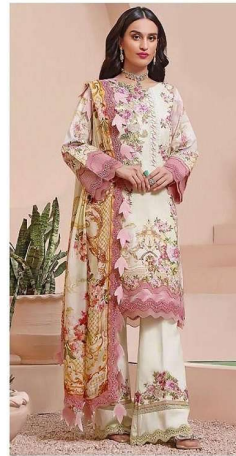

D.no-42008

  
**APANA COTTON**  
 Suits & Sarrees  
*Razia Sultan* ★  
 Vol-42 ★★ ★

D.no-42009

D.no-42010

42010

42009

42008

42006

42004

42003

ETHNIC  
**Couch**

Turn every head your way as you stroll across in an outfit from the new indian cross collection. celebrate your classy side with this perfect concoction of chic style.

*Style*  
**Confidence**

42001

ETHNIC  
**Couch**

Turn every head your way as you stroll across in an outfit from the new indian cross collection. celebrate your classy side with this perfect concoction of chic style.

*Style*  
**Confidence**