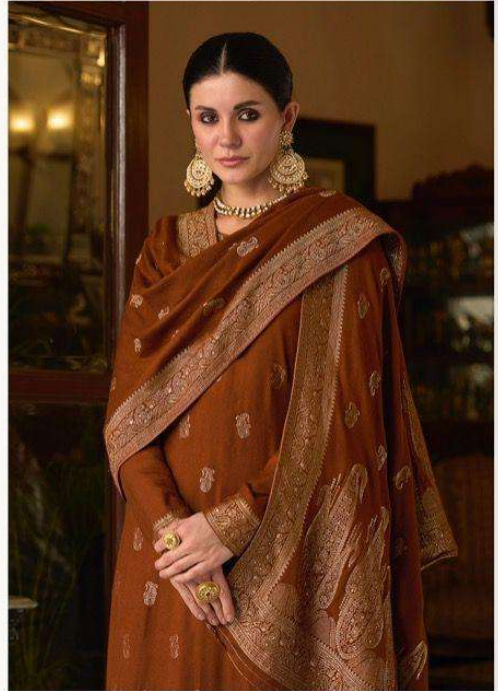

Shree<sup>®</sup>  
FABS

Shree  
PLUS  
ICONIC  
STYLE

*You are already famous, just put your best clothes on.*

Shree  
FABRI

D.NO:1005

ALL EYES WILL BE ON YOU

Shree  
FABES

D.NO:1006  
ALL EYES WILL BE ON YOU

# ICONIC STYLE

*You are already famous, just put your best clothes on*

Shree  
FABRI

D.NO:1002  
ALL EYES WILL BE ON YOU

Shree  
FABRI

**D.NO-1003**  
ALL EYES WILL BE ON YOU

Shree  
FABR

D.NO:1004  
ALL EYES WILL BE ON YOU