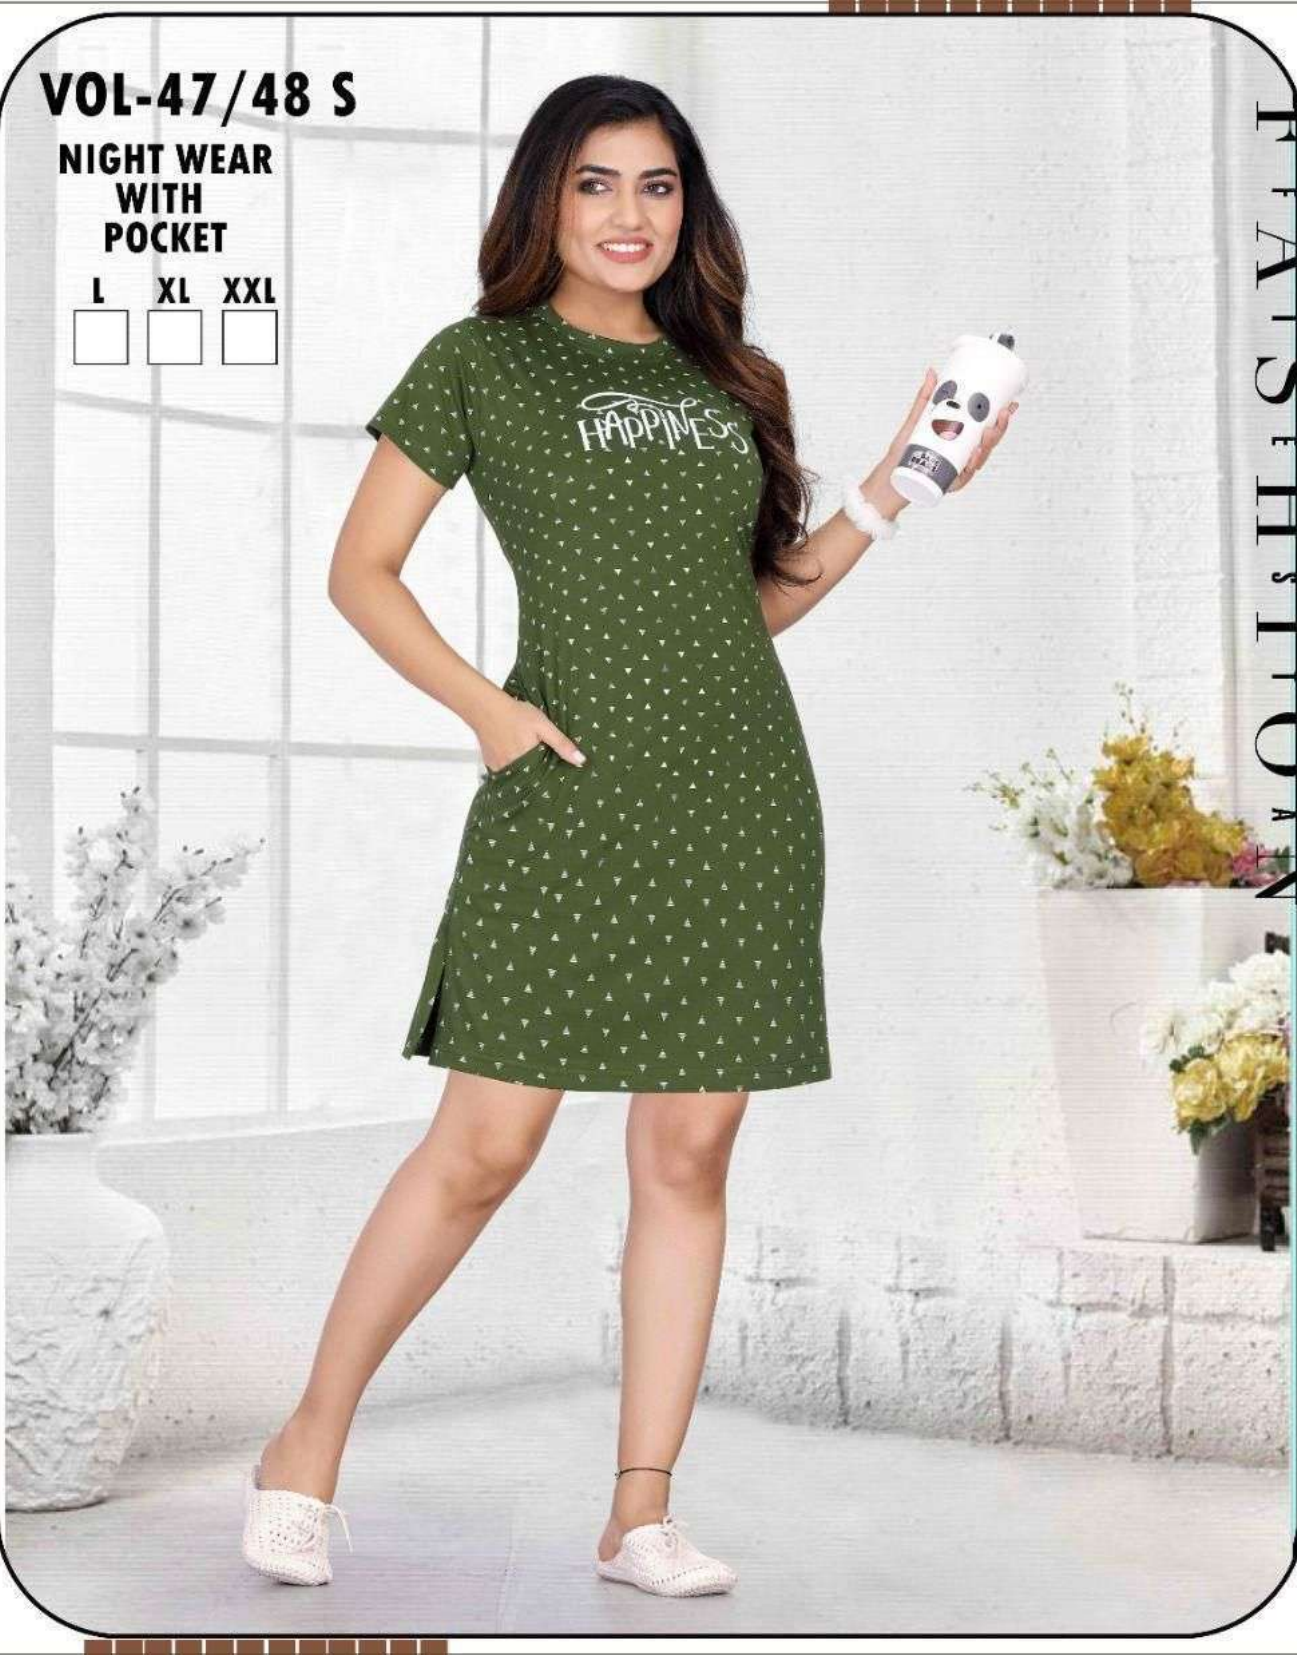

VOL-47/48 S

**NIGHT WEAR
WITH
POCKET**

L XL XXL
☐ ☐ ☐

FASHION