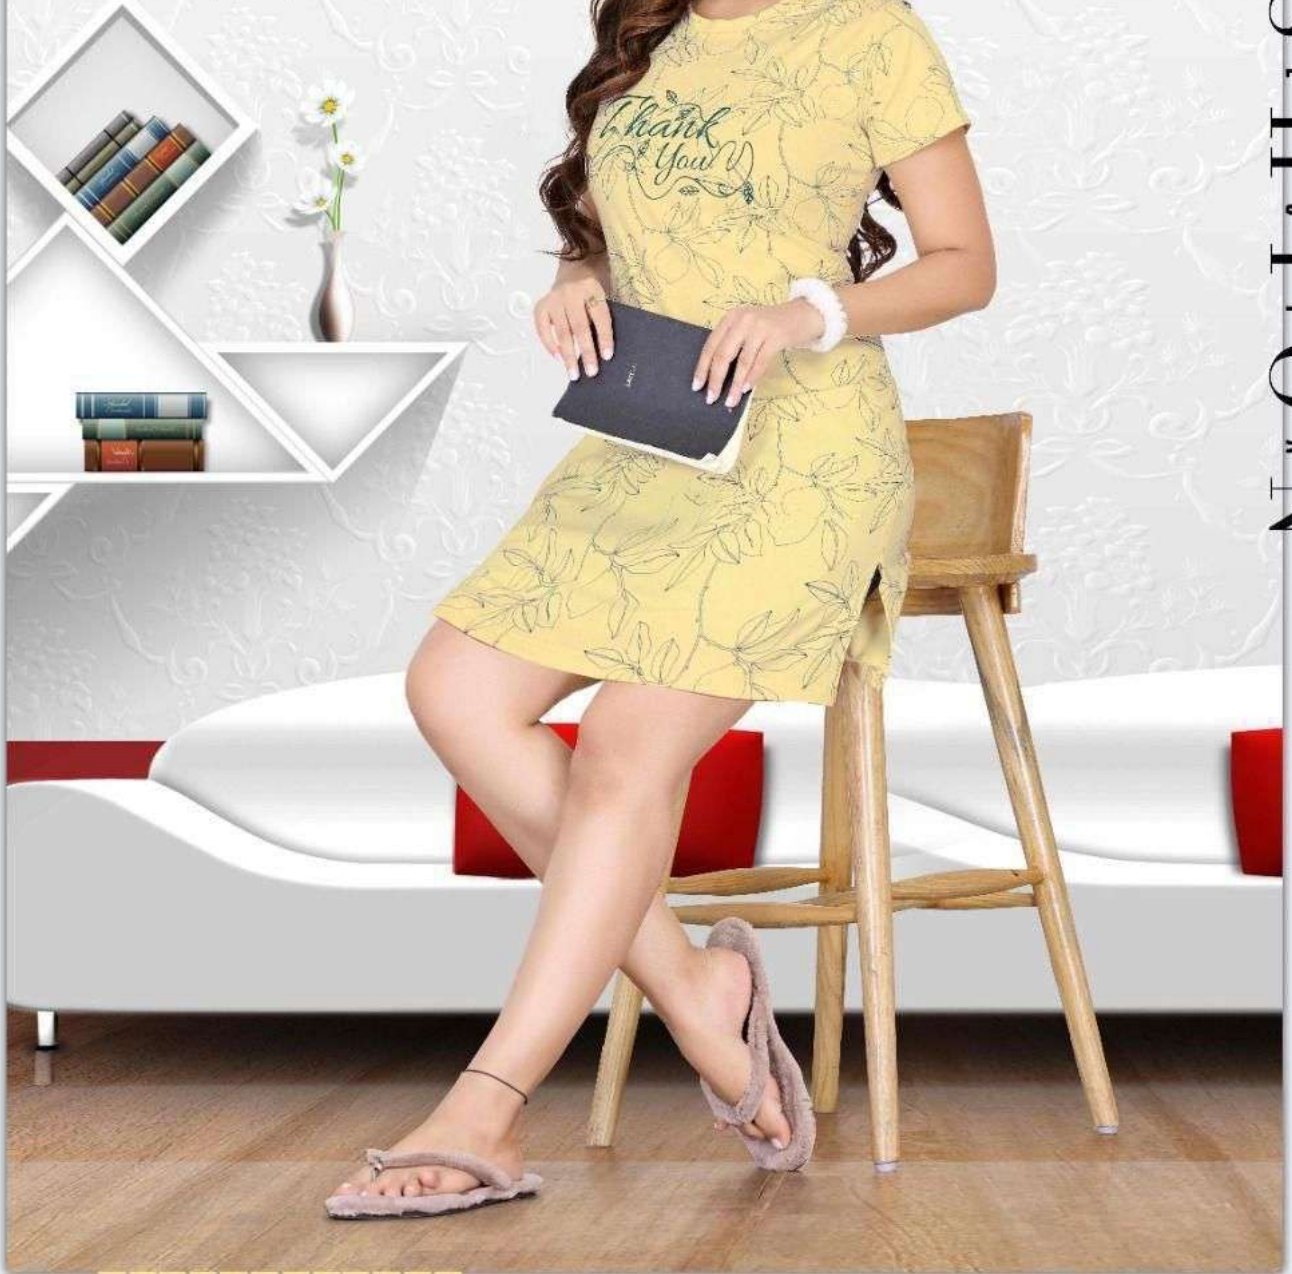

VOL-47/48 S

**NIGHT WEAR
WITH
POCKET**

L XL XXL

☐	☐	☐

**F
A
I
S
E
H
S
I
T
O
A
N**