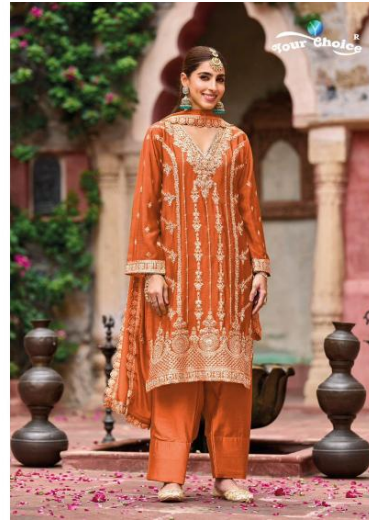

**farsi**  
SILVER

1001

1002

**your choice**<sup>®</sup>

1003

1004

your choice<sup>®</sup>

1004

your choice<sup>®</sup>

1002

**Your Choice**  
**farsi**  
SILVER

**Your Choice**  
Product By Ganpati Tex  
<https://www.facebook.com/yourchoice461>

The advertisement features a woman in a vibrant pink, long-sleeved, heavily embroidered traditional Indian dress. She is adorned with traditional jewelry, including a large gold and turquoise earring, a matching necklace, and bangles. The background is a blurred indoor setting with arches. The text 'Your Choice' is written in a stylized font with a blue and green globe icon above it. The word 'farsi' is in a large, bold, white font with a red accent on the 'i', and 'SILVER' is written in a smaller, red, all-caps font below it. In the bottom left corner, the 'Your Choice' logo is repeated, followed by the text 'Product By Ganpati Tex' and a Facebook link.