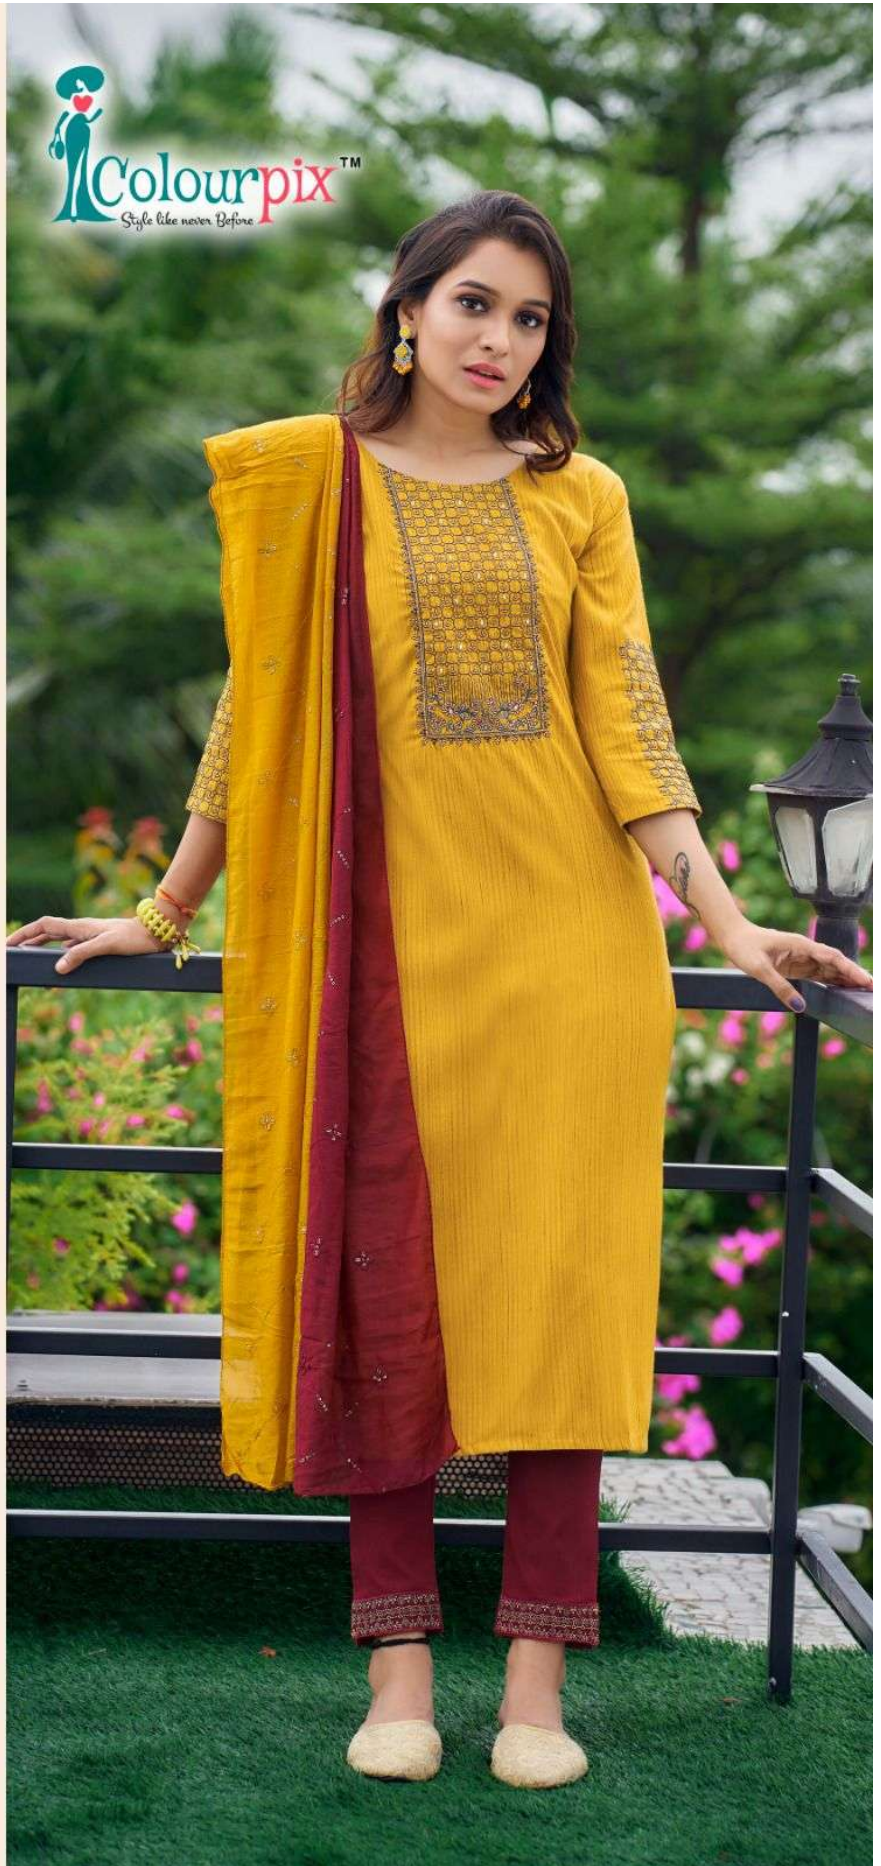

D.No.112

Cotton Mul Inner

D.No.111

Cotton Mul Inner

READYMADE SET
KURTI+PANT+DUPATTA
• 3 PSC •

 **Colourpix**™
Style like never Before

D.No.105

Cotton Mul Inner

READYMADE SET
KURTI+PANT+DUPATTA
• 3 PSC •

D.No.117
Cotton Mul Inner

 **Colourpix™**
Style like never Before

READYMADE SET
KURTI+PANT+DUPATTA
• 3 PSC •

D.No.113

Cotton Mul Inner

READYMADE SET

KURTI+PANT+DUPATTA