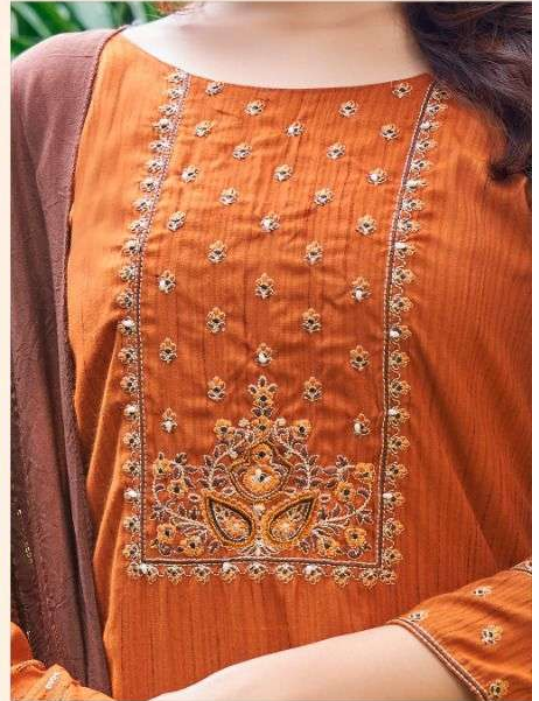

D.No.112

Cotton Mul Inner

D.No.111

Cotton Mul Inner

READYMADE SET
KURTI+PANT+DUPATTA
• 3 PSC •

 **Colourpix**™
Style like never Before

D.No.105

Cotton Mul Inner

READYMADE SET
KURTI+PANT+DUPATTA
• 3 PSC •

D.No.117
Cotton Mul Inner

 **Colourpix™**
Style like never Before

READYMADE SET
KURTI+PANT+DUPATTA
• 3 PSC •

D.No.113

Cotton Mul Inner

READYMADE SET

KURTI+PANT+DUPATTA