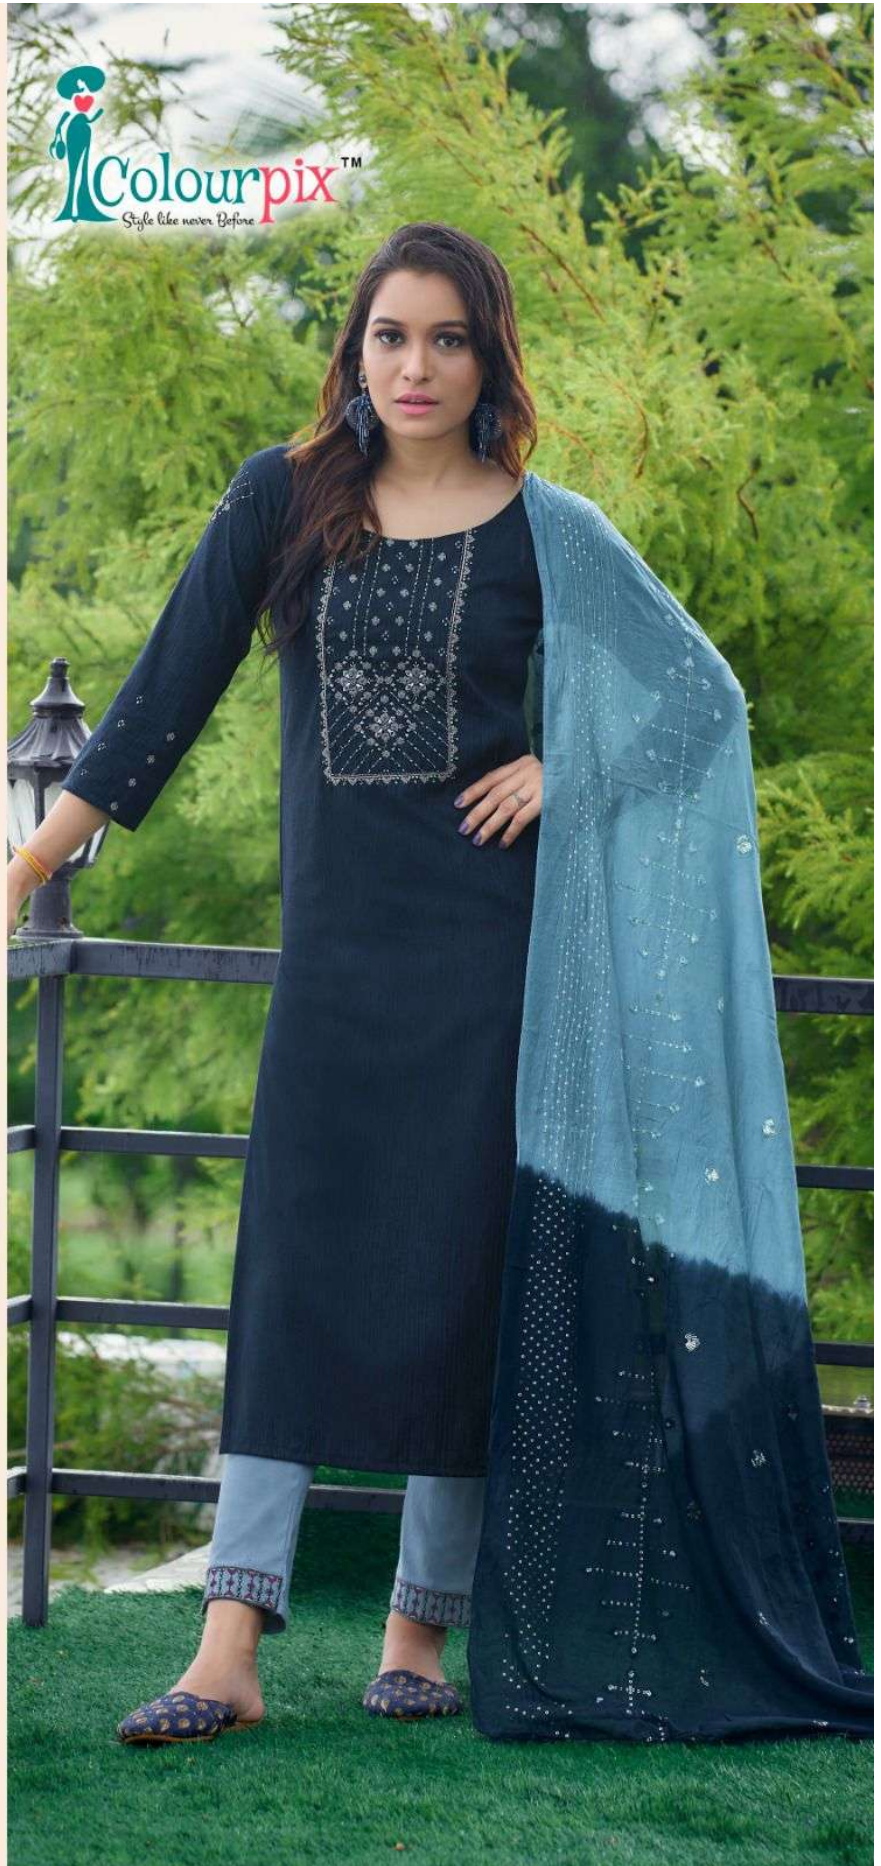

D.No.112

Cotton Mul Inner

D.No.111

Cotton Mul Inner

READYMADE SET
KURTI+PANT+DUPATTA
• 3 PSC •

 **Colourpix**™
Style like never Before

D.No.105

Cotton Mul Inner

READYMADE SET
KURTI+PANT+DUPATTA
• 3 PSC •

D.No.117
Cotton Mul Inner

 **Colourpix™**
Style like never Before

READYMADE SET
KURTI+PANT+DUPATTA
• 3 PSC •

D.No.113

Cotton Mul Inner

READYMADE SET

KURTI+PANT+DUPATTA