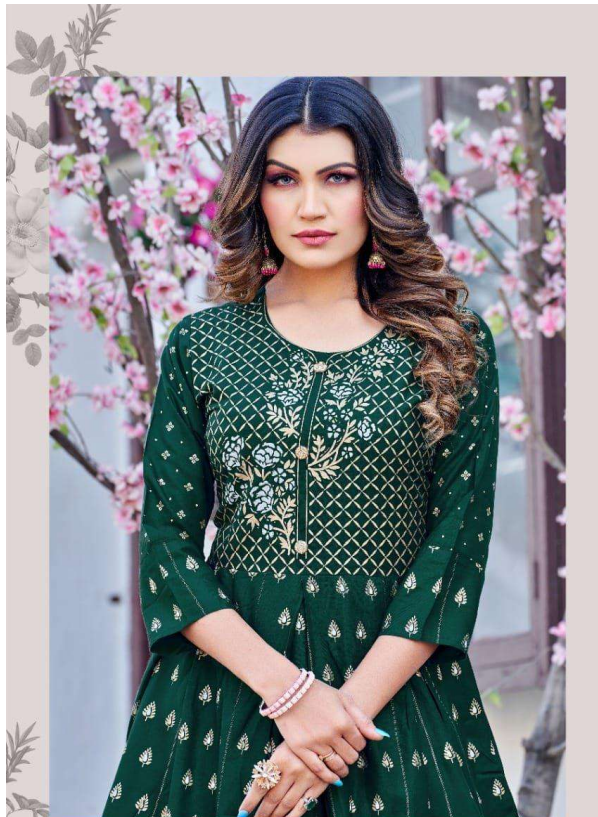

ETHEREAL

Grace this color kurti with Sea blue embroidered floral for a slender appeal.

1001

TRANQUIL

1002

Look peaceful and collected as an ocean .

YOUTHFUL

Grace this Beige and fresh Kurti for a youthful appeal.

1003

1004
DUSK

H.

Surveen

Fondle the beauty of dusk in your arms in this subtle kurti....

Surveen

Size : *M,L,XL,XXL,3XL,4XL,5XL*

CELESTIAL

Adorn this gorgeous Kurti with budding Print and appear divine.

1006

H.

Surveen

1005

Surveen