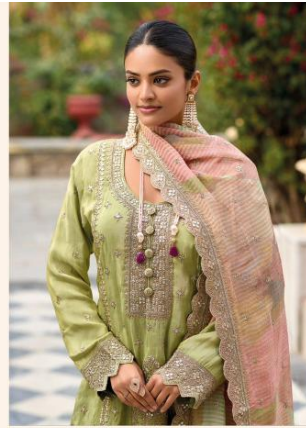

1001 1002 1003

your choice
Blossom

1003

your choice

your choice

our choice

your choice[®]

Blossom

your choice[®]

Product By Ganpati Tex
<https://www.facebook.com/yourchoice61>

The advertisement features a woman in a light green, intricately embroidered kurta with a matching dupatta in shades of pink and orange. She is wearing sunglasses and large earrings. The background is a soft-focus outdoor setting with greenery and a building. The brand name 'your choice' is visible in the top left and bottom left corners. The word 'Blossom' is prominently displayed in white text over the woman's outfit. At the bottom left, there is a QR code, the text 'Product By Ganpati Tex', and a Facebook link.