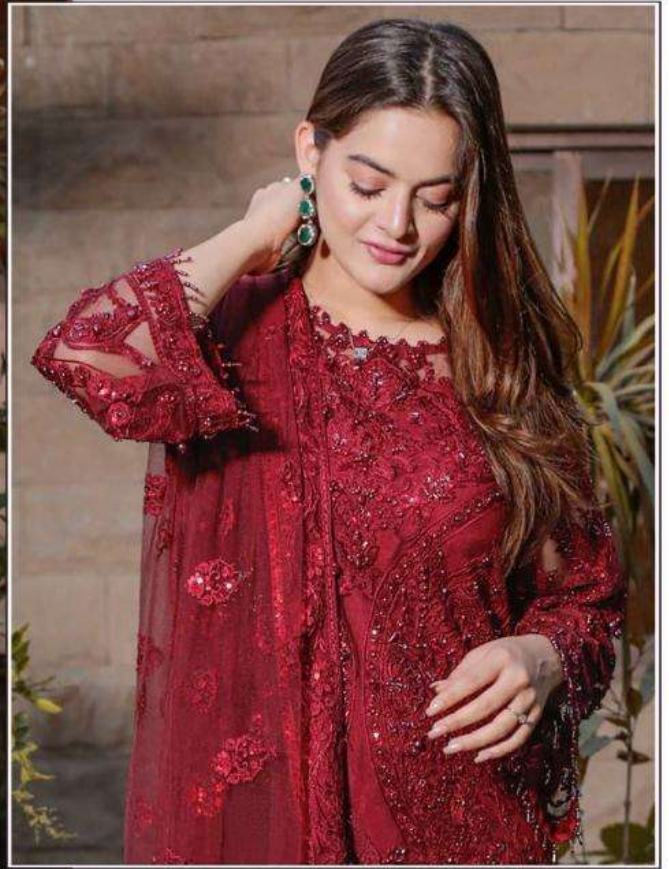

al karam
designs

5105-B

TOP :- GEORGETTE WITH EMBROIDERY
DUPATTA :- NET WITH EMBROIDERY
INNER :- SANTOON
BOTTOM :- SANTOON

al karam
designs

5105-A

TOP :- GEORGETTE WITH EMBROIDERY
DUPATTA :- NET WITH EMBROIDERY
INNER :- SANTOON
BOTTOM :- SANTOON

al karam
designs

5105-D

TOP :- GEORGETTE WITH EMBROIDERY
DUPATTA :- NET WITH EMBROIDERY
INNER :- SANTOON
BOTTOM :- SANTOON

al karam
designs

5105-C

TOP :- GEORGETTE WITH EMBROIDERY
DUPATTA :- NET WITH EMBROIDERY
INNER :- SANTOON
BOTTOM :- SANTOON

al karam
designs

5105-B

TOP :- GEORGETTE WITH EMBROIDERY
DUPATTA :- NET WITH EMBROIDERY
INNER :- SANTOON
BOTTOM :- SANTOON