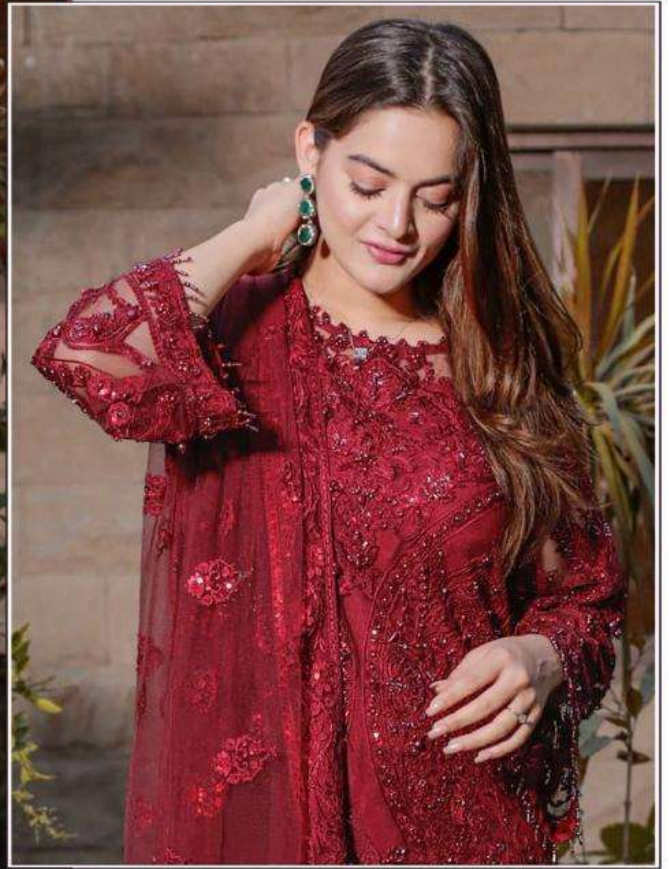

al karam  
designs

5105-B

TOP :- GEORGETTE WITH EMBROIDERY  
DUPATTA :- NET WITH EMBROIDERY  
INNER :- SANTOON  
BOTTOM :- SANTOON

**al karam**  
designs

**5105-A**

TOP :- GEORGETTE WITH EMBROIDERY  
DUPATTA :- NET WITH EMBROIDERY  
INNER :- SANTOON  
BOTTOM :- SANTOON

al karam  
designs

5105-D

TOP :- GEORGETTE WITH EMBROIDERY  
DUPATTA :- NET WITH EMBROIDERY  
INNER :- SANTOON  
BOTTOM :- SANTOON

al karam  
designs

5105-C

TOP :- GEORGETTE WITH EMBROIDERY  
DUPATTA :- NET WITH EMBROIDERY  
INNER :- SANTOON  
BOTTOM :- SANTOON

al karam  
designs

5105-B

TOP :- GEORGETTE WITH EMBROIDERY  
DUPATTA :- NET WITH EMBROIDERY  
INNER :- SANTOON  
BOTTOM :- SANTOON