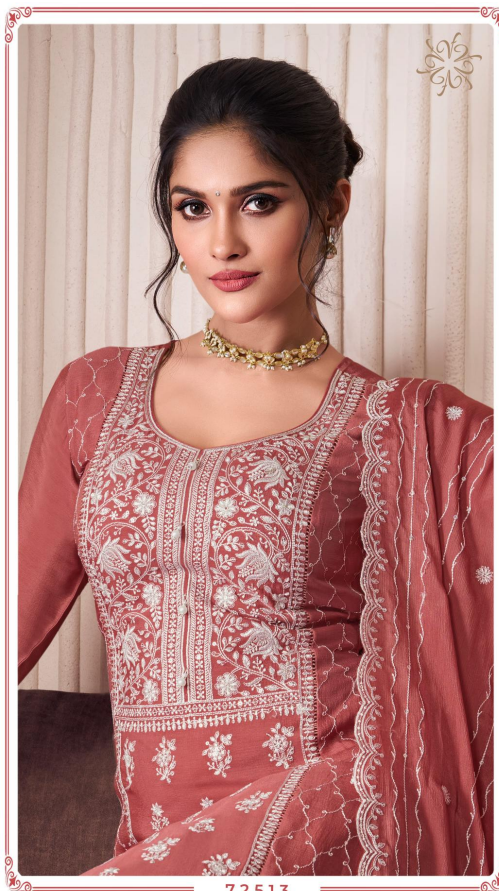

72513

72514

72514

72513

72513

KULEESH | S Y O N A
A Brand By Vinay A Product By Kuleesh

PRODUCT DESCRIPTION	DSN NO	RATE
TOP : THREAD EMBROIDERED CHINON	72511	2045/-
BOTTOM : THREAD EMBROIDERED CHINON	72512	2045/-
SHARARA	72513	2045/-
DUPATTA : THREAD EMBROIDERED CHINON	72514	2045/-