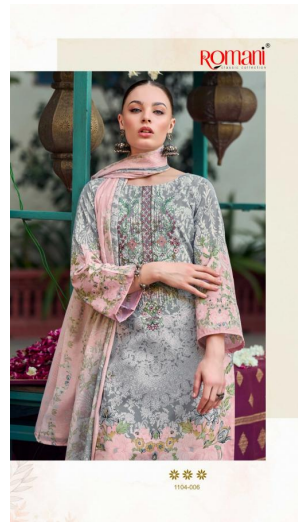

Romani[®]
classic collection

NEEDLE WONDER

1104-001

1104-002

1104-003

1104-004

1104-005

1104-006

1104-007

1104-008

2025

SUMMER FASHION

variety of fabric made with a historical heritage of a flower print
open on your eyes of the 2025 season

ROMANI