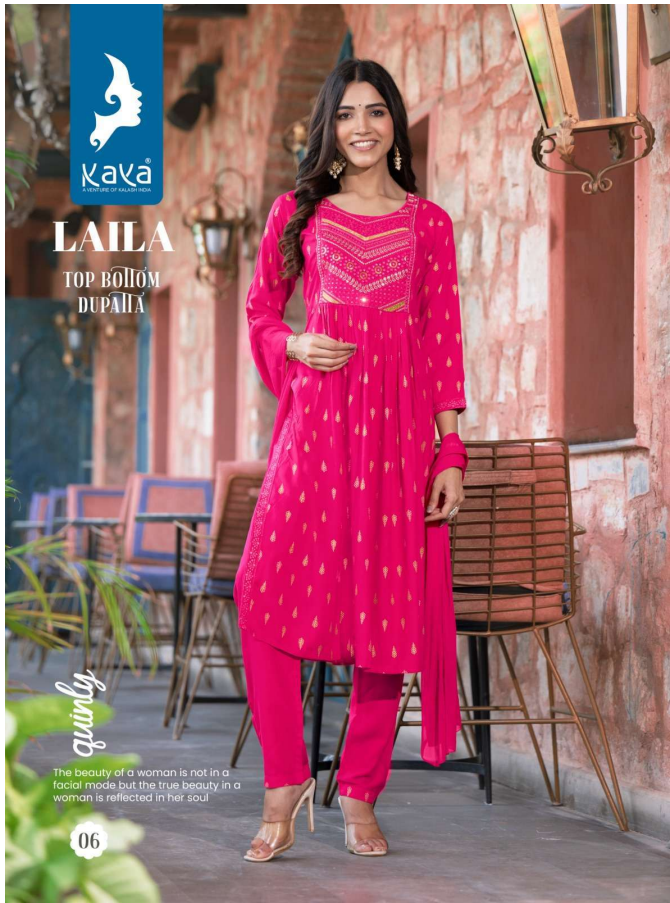

LAILA
TOP BOTTOM
DUPATTA

quincy