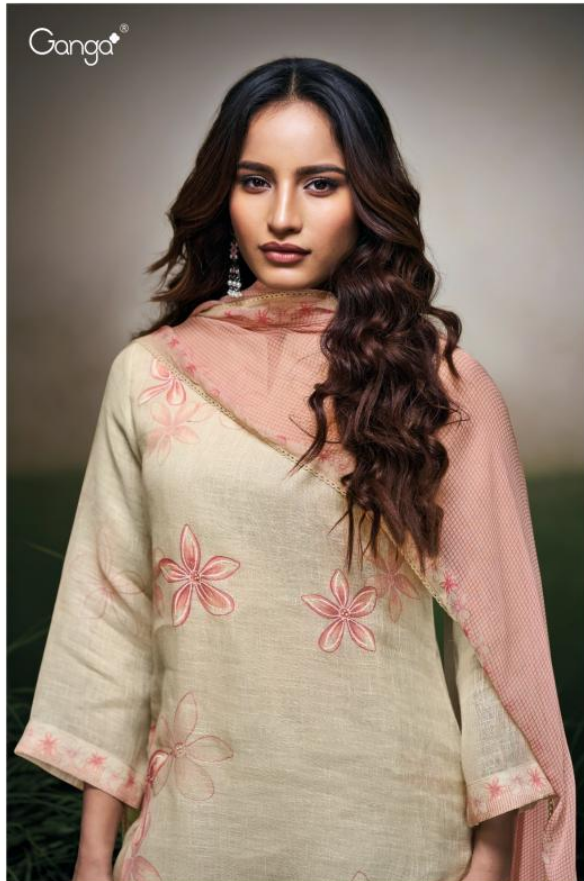

S3524-C

83524-A

| | |
|-----------------|---|
| PRODUCT NAME | GRACELYN |
| D.NO. | S3524 |
| DESCRIPTION | TOP PREMIUM PURE LINEN PRINTED WITH HAND EMBROIDERY, HAND WORK. |
| | BOTTOM PREMIUM COTTON SOLID COLOR |
| | DUPATTA PREMIUM PURE CHIFFON PRINTED WITH CROCHET LACE BORDER. |
| HSN CODE | 520851 |
| WHOLESALE PRICE | 2345/- EACH + GST (EXTRA) <i>MOQ : 64 PCS</i> |

S3524-A

S3524-B

S3524-C

S3524-D

Ganga®
Gracelyn
S3524-AB/CD

S3524-D

Ganga®

S3524-C