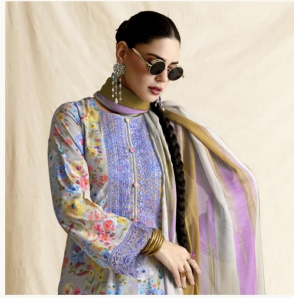

*Sohpi*  
**CANVAS**

**TOP**  
PURE LAINN WITH DIGITAL PRINT, RESHAM  
EMBROIDERY NECKLINE, CROCHET LACES  
INSERTION, SCALLOPED CROCHET  
BORDER ON HEMLINE AND SLEEVE

**DUPATTA**  
PURE BAMBER MULMUL WITH DIGITAL PRINT  
AND FOUR SIDE SCALLOPED CROCHET BORDER

**BOTTOM**  
PURE COTTON

**EMMOFY**

251

252

253

254

SOHNI  
Sohni

254