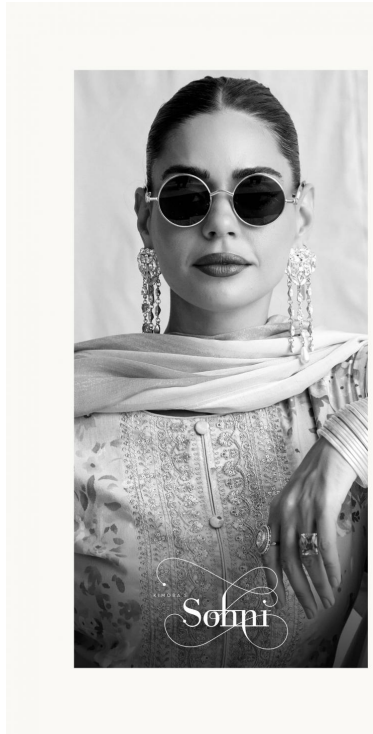

SIRORA  
Sohmi

**CANVAS**  
COLLECTION AVAILABLE

Sohmi

CANVAS

COLLECTION AVAILABLE

<b>Sohni~Canvas~Vol-18</b>		
<b>SR.NO.</b>	<b>DESIGN NO</b>	<b>RATE</b>
1	D.NO.251	1775.00
2	D.NO.252	1775.00
3	D.NO.253	1775.00
4	D.NO.254	1775.00
<b>TOTAL :-</b>		<b>7100.00</b>

*Sohpi*  
**CANVAS**

**TOP**  
PURE LAINN WITH DIGITAL PRINT, RESHAM  
EMBROIDERY NECKLINE, CROCHET LACES  
INSERTION, SCALLOPED CROCHET  
BORDER ON HEMLINE AND SLEEVE

**DUPATTA**  
PURE BAMBER MULMUL WITH DIGITAL PRINT  
AND FOUR SIDE SCALLOPED CROCHET BORDER

Sohni

251

KIMORA'S  
*Sohai*

**CANVAS**