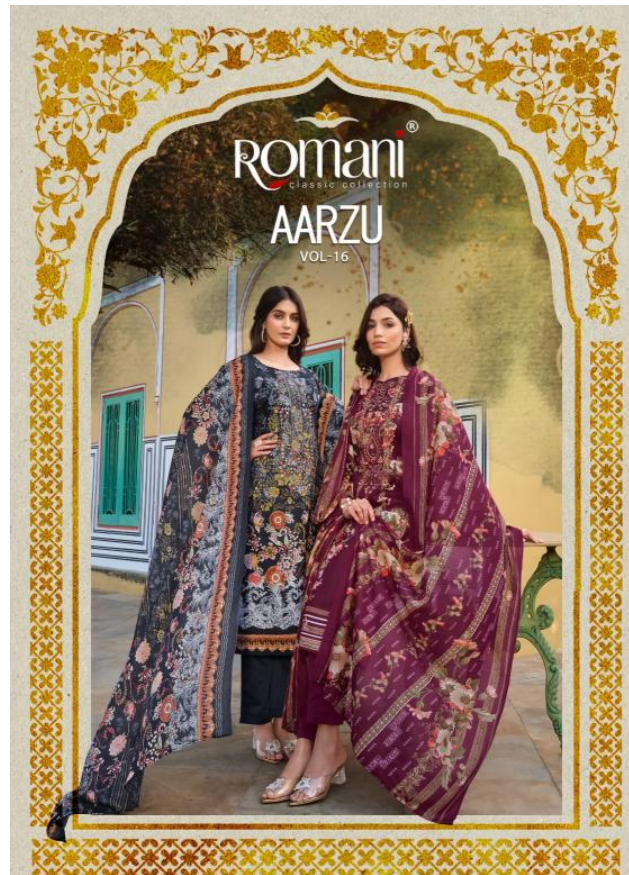

ROMANI®
classic collection
AARZU
VOL-16