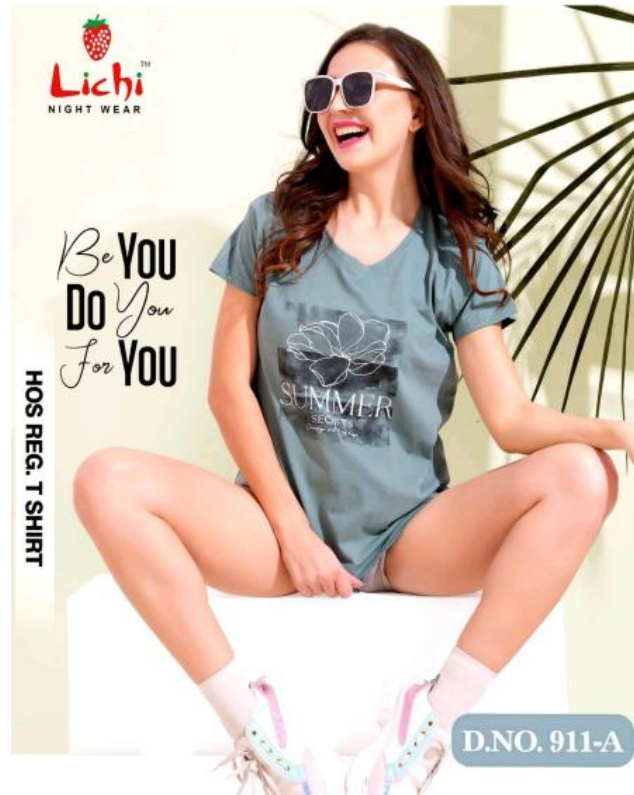

HOS REG. T SHIRT

Lichi™  
NIGHT WEAR

yes  
girl  
you  
can

D.NO. 911-I

The advertisement features a woman with long brown hair, wearing dark sunglasses and a bright yellow t-shirt with a graphic print. She is sitting on the floor, leaning against a white wall, with her right hand on her head. The background is a plain, light-colored wall. The text 'HOS REG. T SHIRT' is written vertically on the left side. The 'Lichi' logo, which includes a strawberry icon, is in the top right corner. The slogan 'yes girl you can' is written in a large, bold, black font in the center-right. A yellow rounded rectangle at the bottom left contains the text 'D.NO. 911-I'.

The advertisement features a woman with long dark hair, wearing white sunglasses, a dark brown t-shirt with a graphic print, and colorful sneakers. She is sitting on a light-colored surface, possibly a step or ledge, with a palm frond visible in the background. The overall aesthetic is casual and modern.