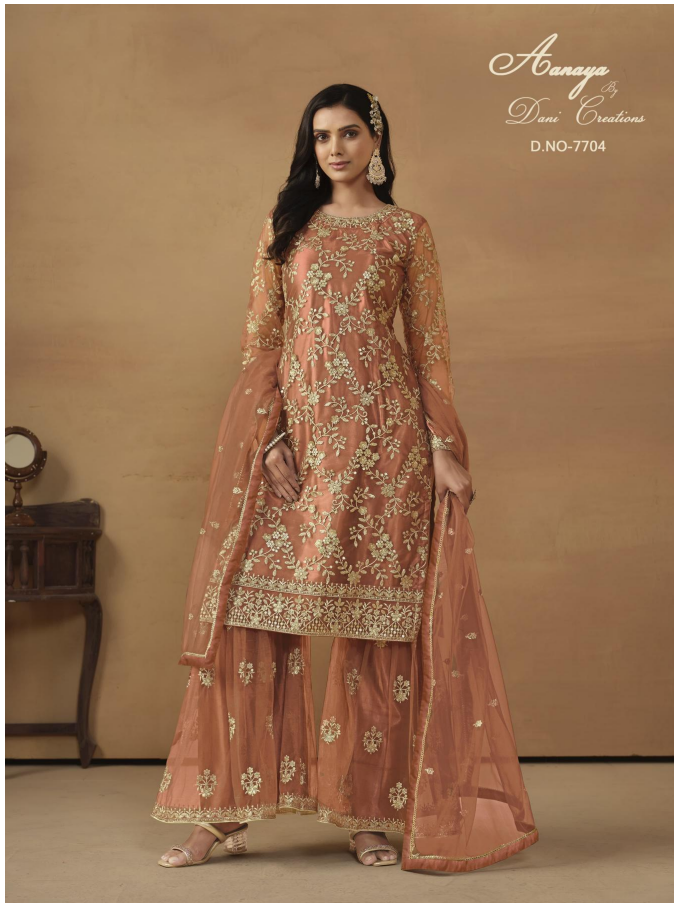

Anaya
By
Dani Creations
D.NO-7704