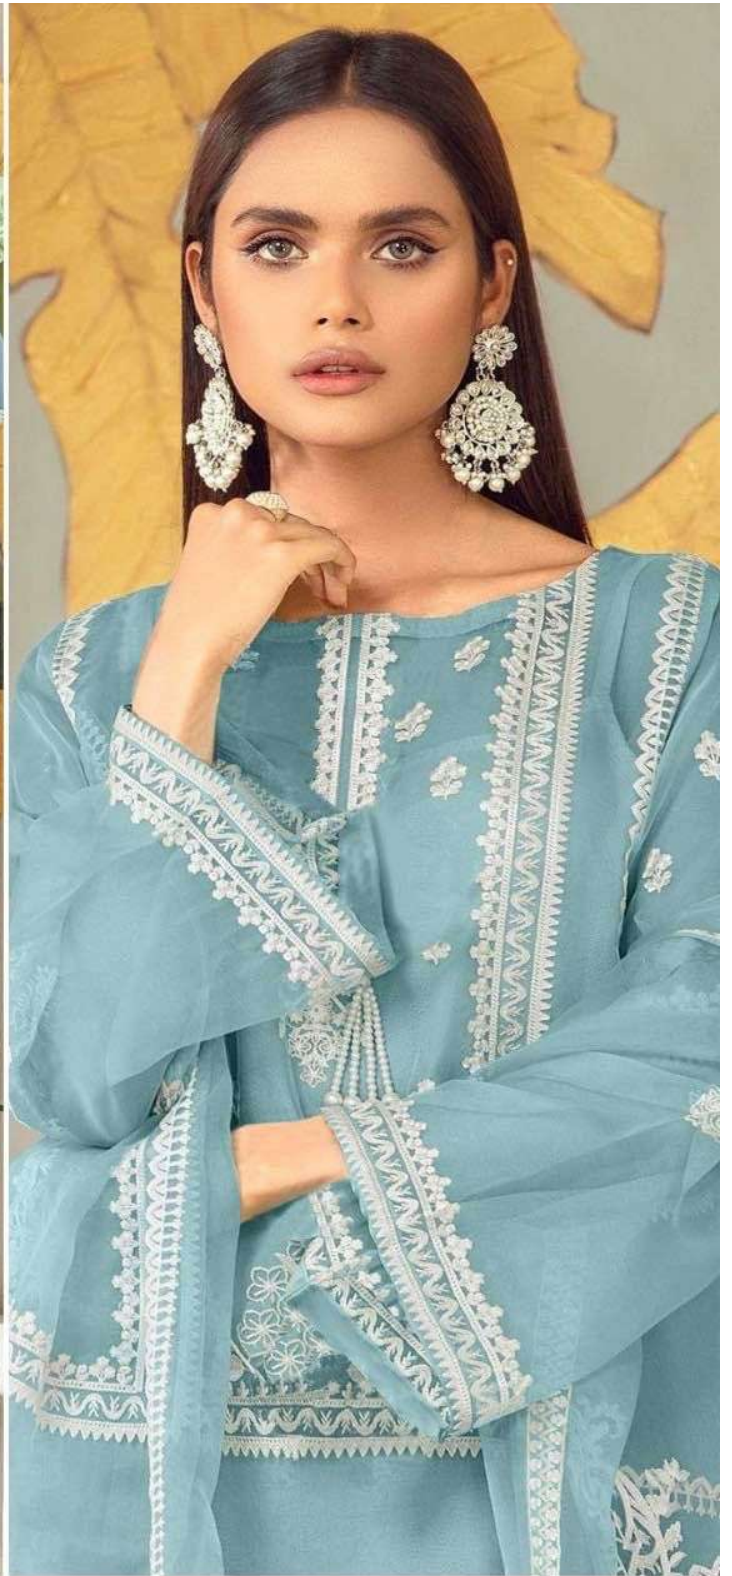

# ZARQASH<sup>®</sup>

A BRAND BY KHAYYER

**Z-144-A**

**TOP**  
HEAVY GEORGETTE  
FABRIC

**Z-144-B**

**BOTTOM**  
COTTON STRATCHABLE  
FABRICS

**Z-144-C**

**INNER**  
HEAVY FABRICS

**Z-144-D**

**DUPATTA**  
GEORGETTE EMBROIDERY  
FOUR SIDE LACE

**ZARQASH**® **Z-144-C**  
A BRAND BY KHAYYRA

**TOP**  
 HEAVY GEORGETTE  
 FABRIC

**BOTTOM**  
 COTTON STRATCHABLE  
 FABRICS

**INNER**  
 HEAVY FABRICS

**DUPATTA**  
 GEORGETTE EMBROIDERY  
 FOUR SIDE LESS

**ZARQASH**<sup>®</sup>

**Z-144-A**

A BRAND BY KHAYRA

**TOP**  
HEAVY GEORGETTE  
FABRIC

**BOTTOM**  
COTTON STRATCHABLE  
FABRICS

**INNER**  
HEAVY FABRICS