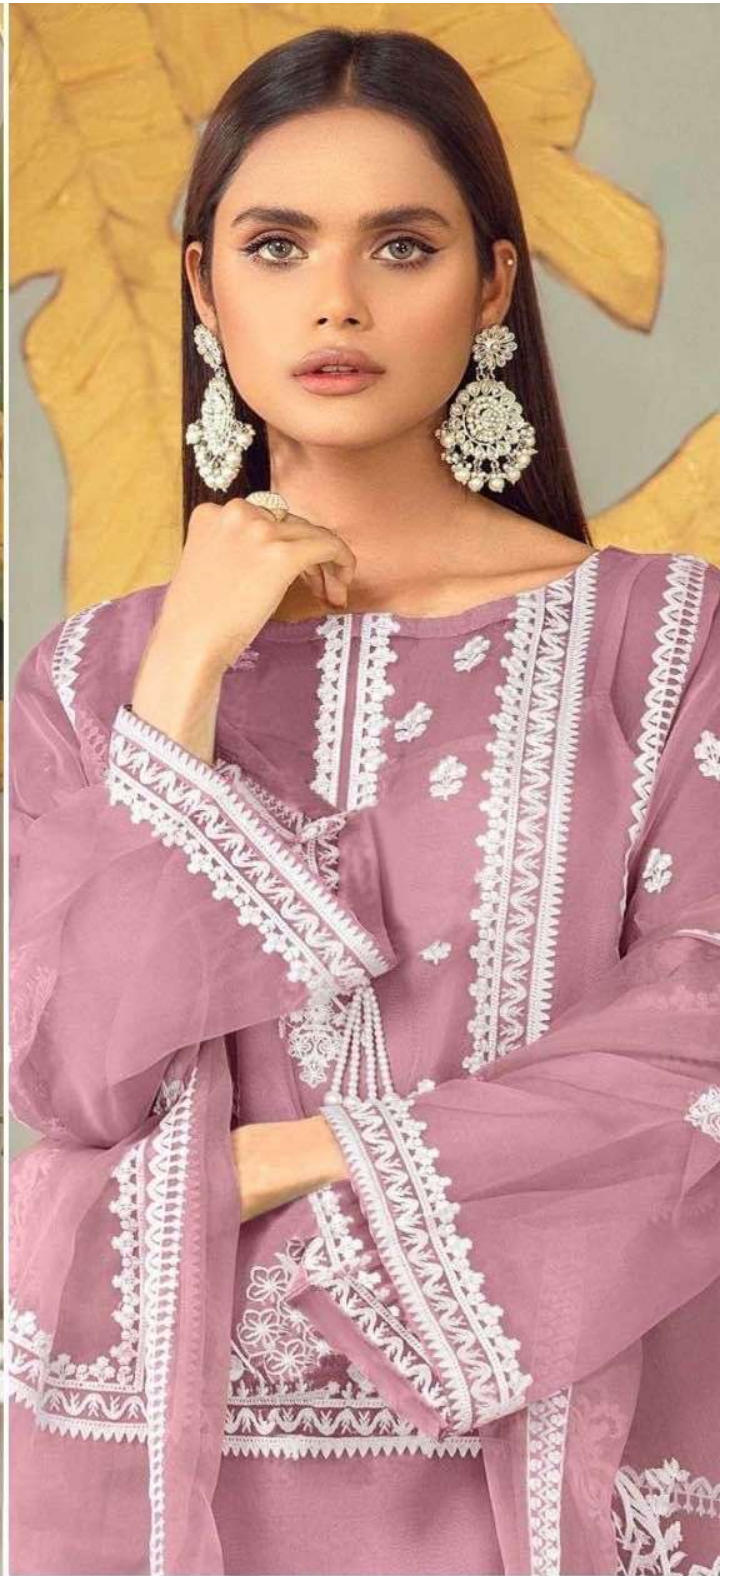

# ZARQASH<sup>®</sup>

A BRAND BY KHAYYER

**Z-144-A**

**TOP**  
HEAVY GEORGETTE  
FABRIC

**Z-144-B**

**BOTTOM**  
COTTON STRATCHABLE  
FABRICS

**Z-144-C**

**INNER**  
HEAVY FABRICS

**Z-144-D**

**DUPATTA**  
GEORGETTE EMBROIDERY  
FOUR SIDE LACE

**ZARQASH**® **Z-144-C**  
A BRAND BY KHAYYRA

**TOP**  
 HEAVY GEORGETTE  
 FABRIC

**BOTTOM**  
 COTTON STRATCHABLE  
 FABRICS

**INNER**  
 HEAVY FABRICS

**DUPATTA**  
 GEORGETTE EMBROIDERY  
 FOUR SIDE LESS

**ZARQASH**<sup>®</sup>

**Z-144-A**

A BRAND BY KHAYRA

**TOP**  
HEAVY GEORGETTE  
FABRIC

**BOTTOM**  
COTTON STRATCHABLE  
FABRICS

**INNER**  
HEAVY FABRICS