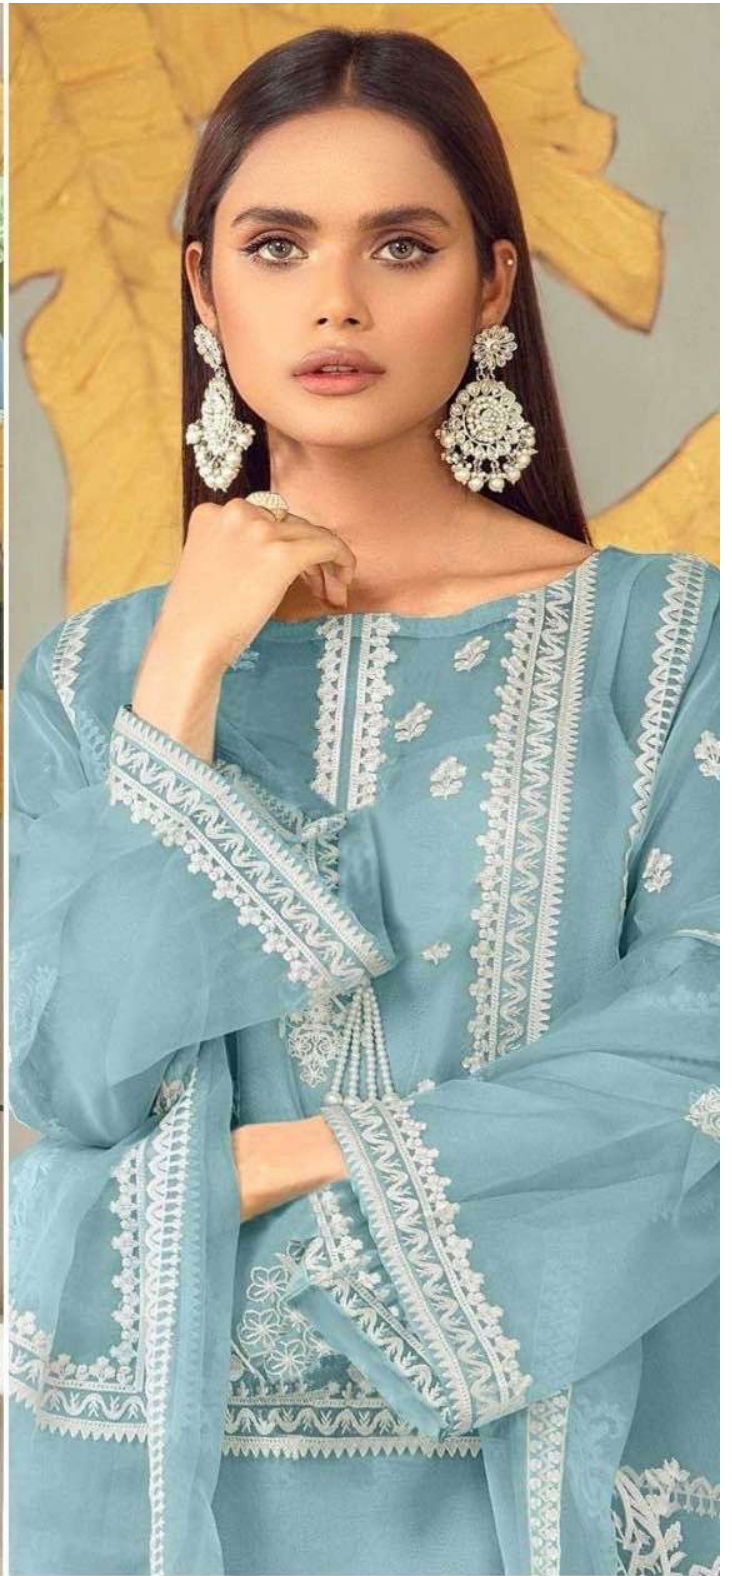

ZARQASH[®]

A BRAND BY KHAYYER

Z-144-A

TOP
HEAVY GEORGETTE
FABRIC

Z-144-B

BOTTOM
COTTON STRATCHABLE
FABRICS

Z-144-C

INNER
HEAVY FABRICS

Z-144-D

DUPATTA
GEORGETTE EMBROIDERY
FOUR SIDE LACE

ZARQASH® **Z-144-C**
A BRAND BY KHAYRA

TOP
HEAVY GEORGETTE
FABRIC

BOTTOM
COTTON STRATCHABLE
FABRICS

INNER
HEAVY FABRICS

DUPATTA
GEORGETTE EMBROIDERY
FOUR SIDE LESS

ZARQASH[®]

A BRAND BY KHAYRA

Z-144-A

TOP
HEAVY GEORGETTE
FABRIC

BOTTOM
COTTON STRATCHABLE
FABRICS

INNER
HEAVY FABRICS

DUPATTA
GEORGETTE EMBROIDERY
FOUR SIDE LESS

ZARQASH[®] **Z-144-D**
A BRAND BY KHAYYRA