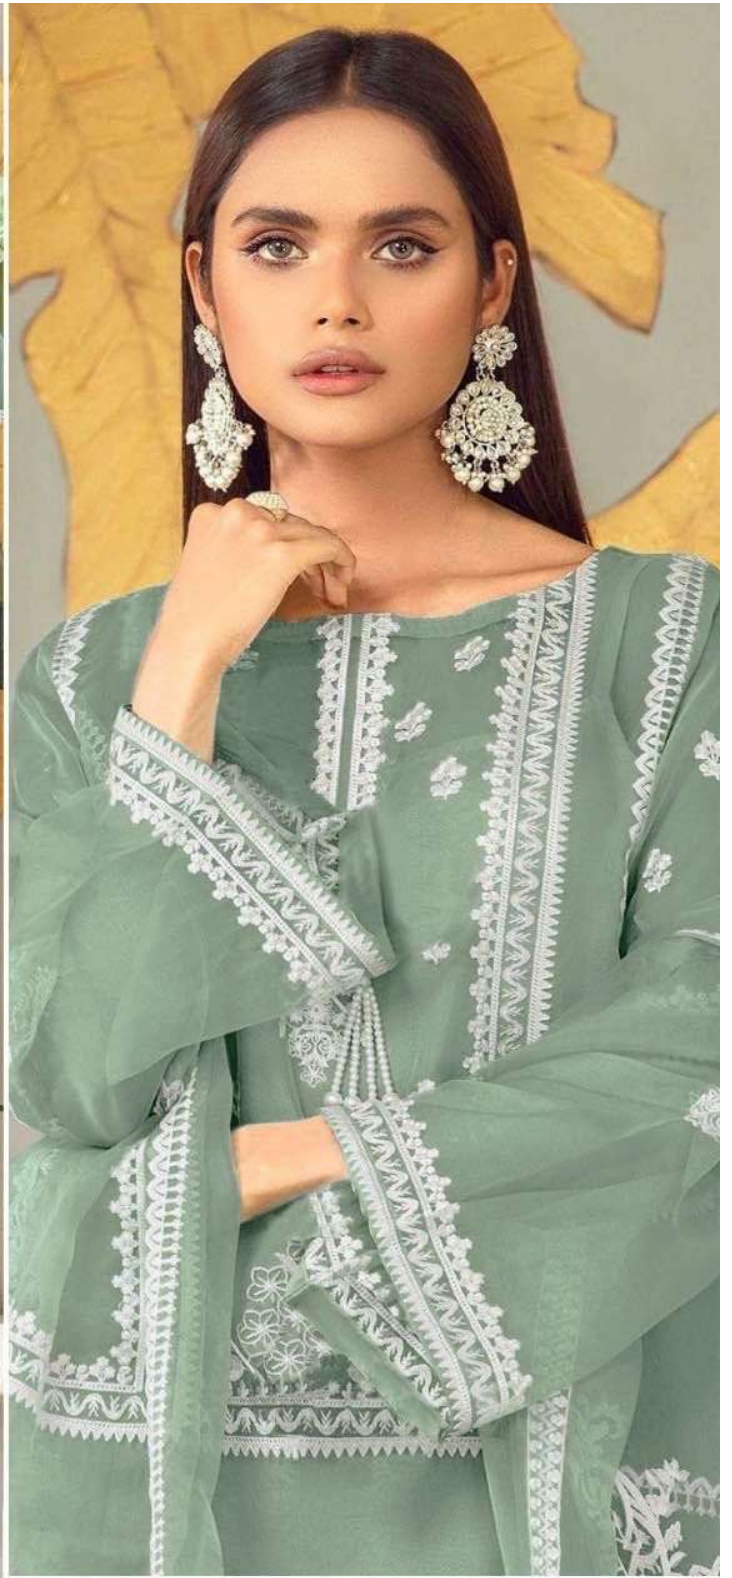

Z-144-D

DUPATTA
GEORGETTE EMBROIDERY
FOUR SIDE LACE

ZARQASH® **Z-144-C**
A BRAND BY KHAYRA

TOP
HEAVY GEORGETTE
FABRIC

BOTTOM
COTTON STRATCHABLE
FABRICS

INNER
HEAVY FABRICS

DUPATTA
GEORGETTE EMBROIDERY
FOUR SIDE LESS

ZARQASH[®]

A BRAND BY KHAYRA

Z-144-A

TOP
HEAVY GEORGETTE
FABRIC

BOTTOM
COTTON STRATCHABLE
FABRICS

INNER
HEAVY FABRICS

DUPATTA
GEORGETTE EMBROIDERY
FOUR SIDE LESS

ZARQASH[®] **Z-144-D**
A BRAND BY KHAYYRA

TOP
HEAVY GEORGETTE
FABRIC

BOTTOM
COTTON STRATCHABLE
FABRICS

INNER
HEAVY FABRICS

DUPATTA
GEORGETTE EMBROIDERY
FOUR SIDE LESS

ZARQASH[®]

A BRAND BY KHAYYRA

Z-144-B

TOP
HEAVY GEORGETTE
FABRIC