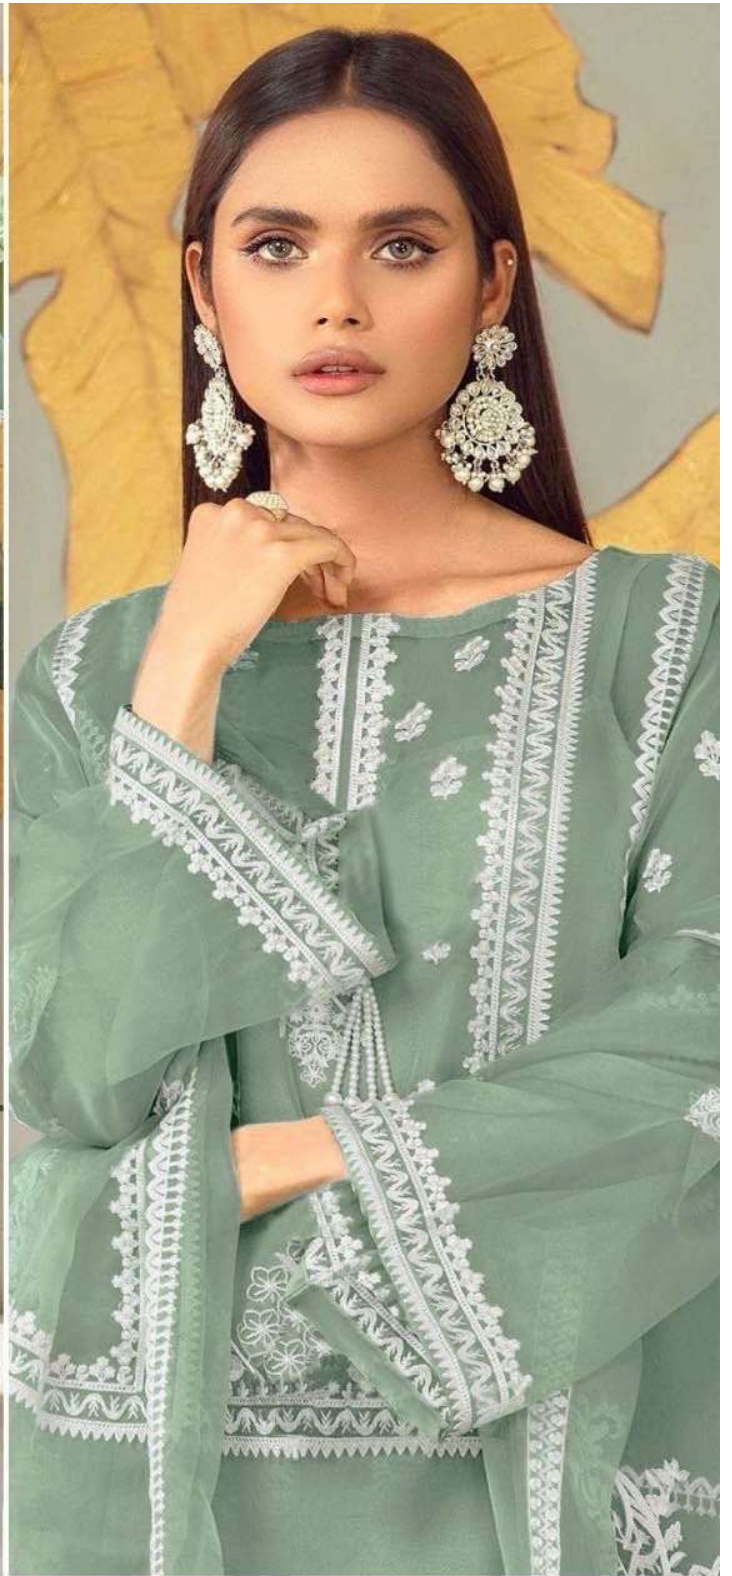

ZARQASH®

A BRAND BY KHAYYRA

Z-144-D

TOP
HEAVY GEORGETTE
FABRIC

BOTTOM
COTTON STRATCHABLE
FABRICS

INNER
HEAVY FABRICS

DUPATTA
GEORGETTE EMBROIDERY
FOUR SIDE LESS