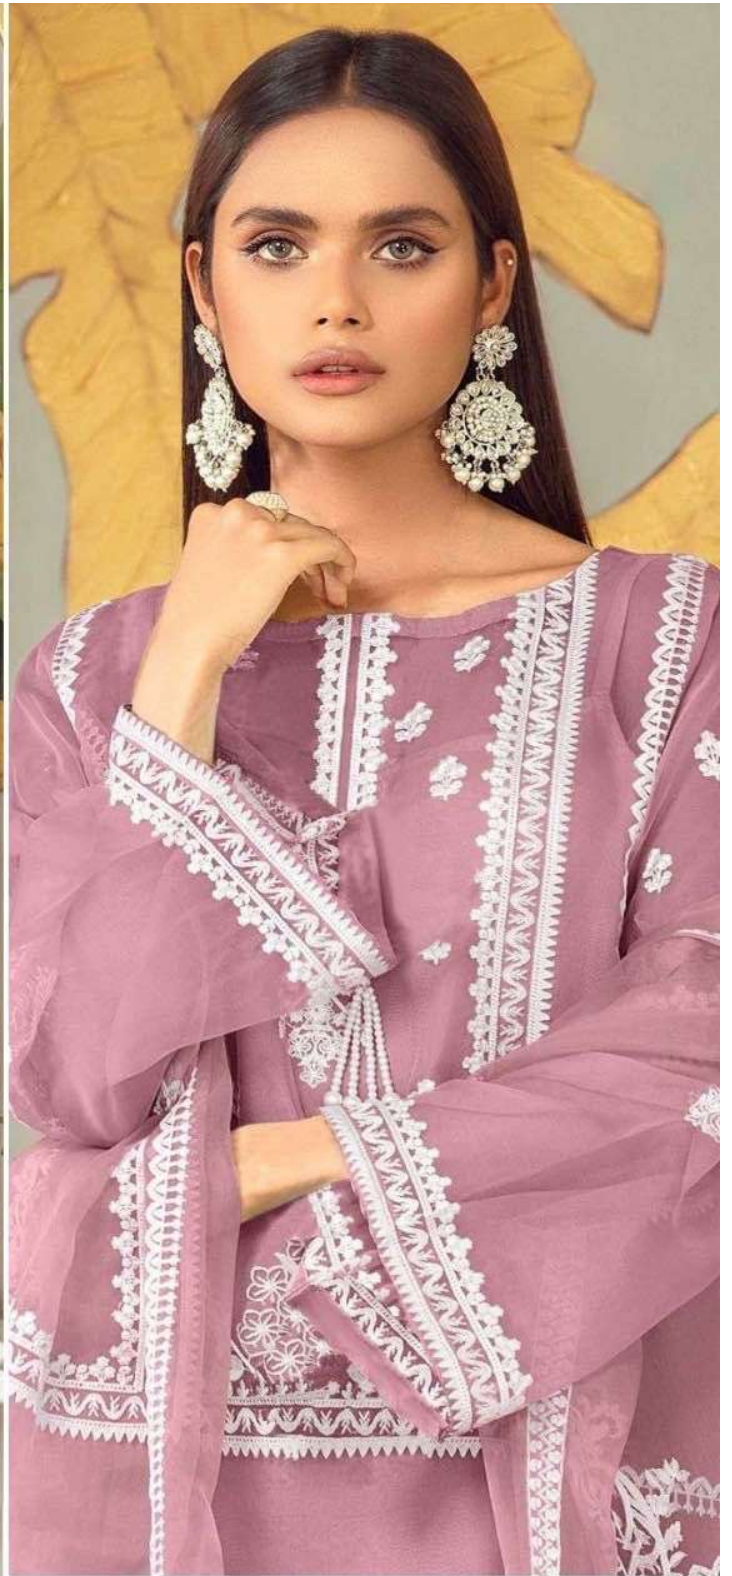

ZARQASH[®]

A BRAND BY KHAYYER

Z-144-A

TOP
HEAVY GEORGETTE
FABRIC

Z-144-B

BOTTOM
COTTON STRATCHABLE
FABRICS

Z-144-C

INNER
HEAVY FABRICS

Z-144-D

DUPATTA
GEORGETTE EMBROIDERY
FOUR SIDE LACE

ZARQASH® **Z-144-C**
A BRAND BY KHAYRA

TOP
HEAVY GEORGETTE
FABRIC

BOTTOM
COTTON STRATCHABLE
FABRICS

INNER
HEAVY FABRICS

DUPATTA
GEORGETTE EMBROIDERY
FOUR SIDE LESS

ZARQASH[®]

A BRAND BY KHAYRA

Z-144-A

TOP
HEAVY GEORGETTE
FABRIC

BOTTOM
COTTON STRATCHABLE
FABRICS

INNER
HEAVY FABRICS

DUPATTA
GEORGETTE EMBROIDERY
FOUR SIDE LESS

ZARQASH[®] **Z-144-D**
A BRAND BY KHAYYRA