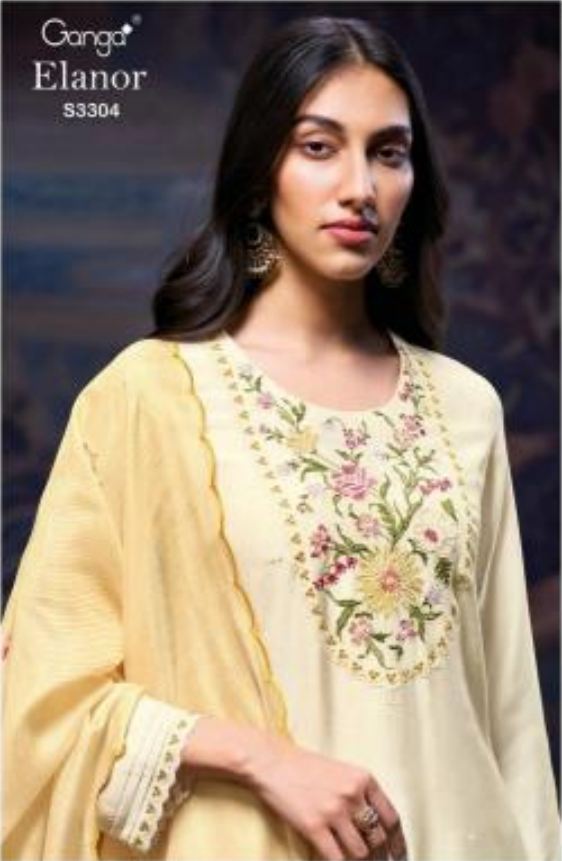

53304-B

53304-A

53304-A

Canga®
Elanor
83301-A/B

53304-B

Ganga

PRODUCT NAME	ELANOR
D.NO.	S3304
DESCRIPTION	TOP PREMIUM PURE BEMBERG SILK SOLID COLOR WITH EMBROIDERY, HAND WORK & EMBROIDERY LACE BORDER ON DAMAN AND SLEEVES.
	BOTTOM PREMIUM SILK SATIN SOLID COLOR
	DUPATTA PREMIUM BEMBERG LAWN PRINTED, WITH EMBROIDERY.
HSN CODE	540834
WHOLESALE PRICE	2295/- EACH+GST(EXTRA)