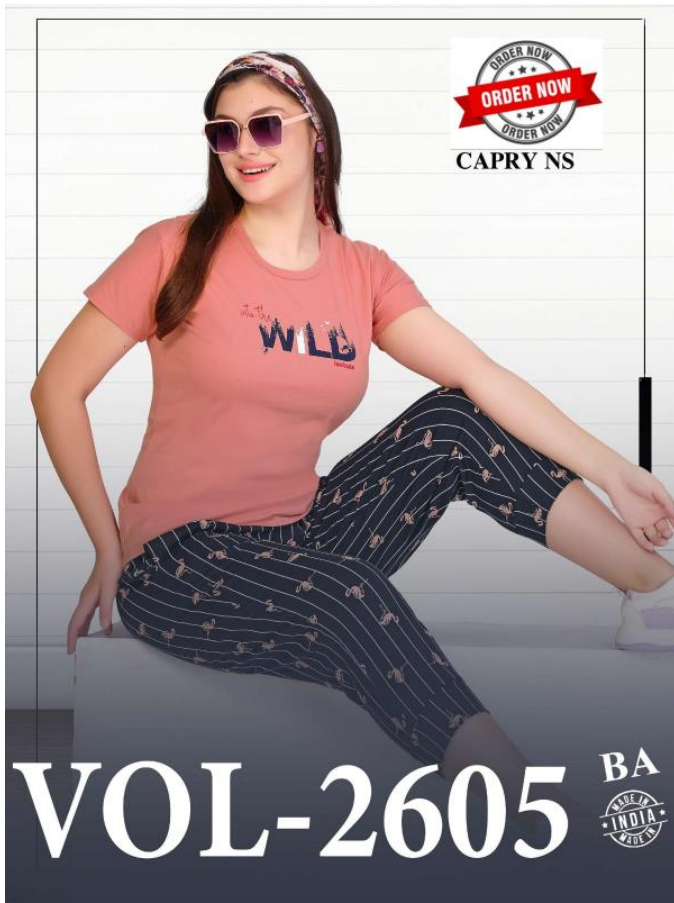

PREMIUM LOUNGE WEAR

PREMIUM LOUNGE WEAR

ORDER NOW  
ORDER NOW  
ORDER NOW

CAPRY NS

XL

MADE IN INDIA  
VOL-2605

PREMIUM LOUNGE WEAR

ORDER NOW  
ORDER NOW  
ORDER NOW