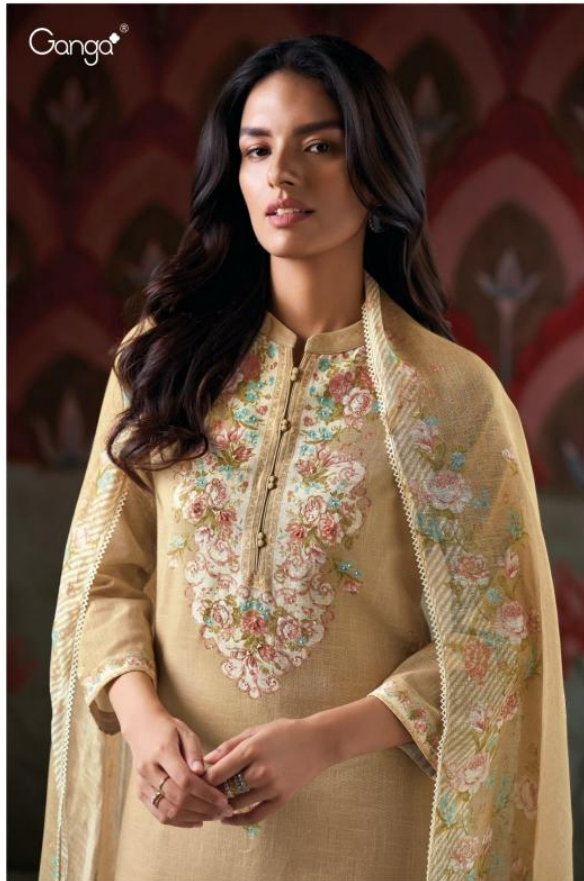

S3411-C

Ganga®

PRODUCT NAME	<b>ELISHEA</b>
D.NO.	S3411
DESCRIPTION	<b>TOP</b> PREMIUM COTTON LINEN PRINTED WITH HAND EMBROIDERY. HAND WORK & EMBROIDERY LACE ON DAMAN
	<b>BOTTOM</b> PREMIUM COTTON SOLID COLOR.
	<b>DUPATTA</b> PREMIUM PURE LINEN JACQUARD PRINTED WITH CROCHET LACE.
HSN CODE	<b>520851</b>
WHOLESALE PRICE	<b>2030/- EACH + GST(EXTRA)</b>

Ganga®  
Elishea  
S3411

83411-A

83411-B

83411-C

83411-D

Canga®  
Elishea  
83411-AB/C/D

S3411-B

S3411-D