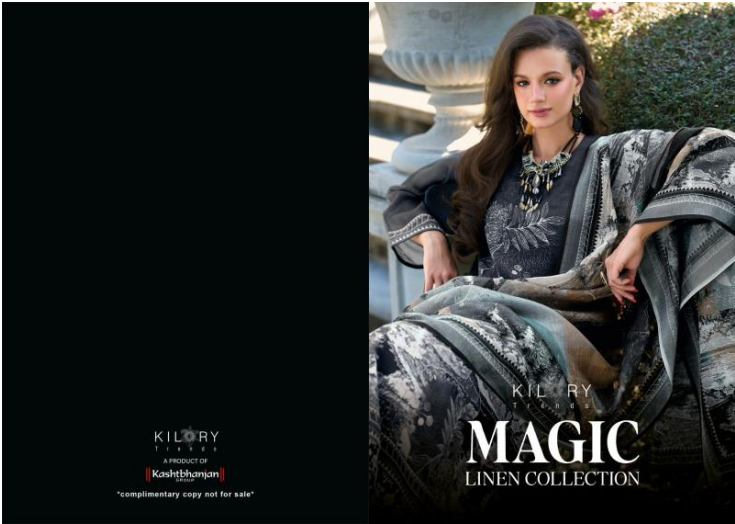

**DESIGN : 6** | **RATE : 999/-**

TOTAL : 5995/- +GST

KILORY  
LINEN COLLECTION  
A PRODUCT OF  
Kashibhawan

KILORY  
LINEN COLLECTION  
**MAGIC**  
LINEN COLLECTION

\*complimentary copy not for sale\*

BRINGS CHARM